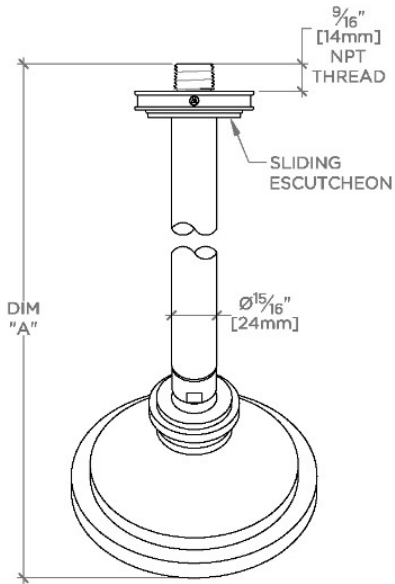

Adjustable Versus Fixed Spray: Adjustable
Fittings Hole Diameter: 1 1/4"
Inlet Connection Size: 1/2"
Inlet Connection Type: Male NPT
Pivot: Y
Primary Material: Brass
Restricted Maximum Flow Rate: 1.75 gpm
Water Pressure Maximum: 85.0 psi
Water Pressure Minimum: 20.0 psi
Water Pressure Recommended: 45.0 psi

CERTIFICATIONS

PRODUCT (NOTES)

WATERWORKS

AERO

AES354

Aero 5" Showerhead with Adjustable Spray with 6" Wall Mounted 45 Degree Shower Arm

TOP VIEW

SCALE: 3"=1'-0"

STYLE NO.	DIM "A"	DIM "B"
AES354	10 $\frac{1}{16}$ " [272mm]	6 $\frac{1}{4}$ " [158mm]
TRS354		
AES355	12 $\frac{1}{16}$ " [323mm]	8 $\frac{1}{4}$ " [209mm]
TRS355		

SPRAY PATTERNS

FRONT VIEW

SCALE: 3"=1'-0"

SIDE VIEW

SCALE: 3"=1'-0"