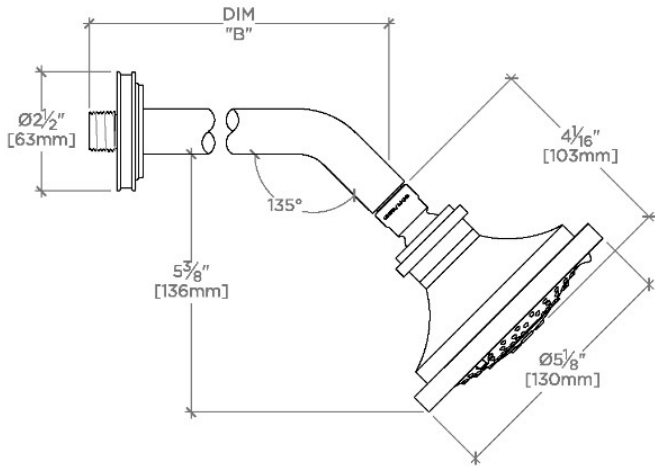

Adjustable Versus Fixed Spray: Adjustable
Fittings Hole Diameter: 1 1/4"
Inlet Connection Size: 1/2"
Inlet Connection Type: Male NPT
Pivot: Y
Primary Material: Brass
Restricted Maximum Flow Rate: 1.75 gpm
Water Pressure Maximum: 85.0 psi
Water Pressure Minimum: 20.0 psi
Water Pressure Recommended: 45.0 psi

CERTIFICATIONS

PRODUCT (NOTES)

WATERWORKS

AERO

AES354

Aero 5" Showerhead with Adjustable Spray with 6" Wall Mounted 45 Degree Shower Arm

TOP VIEW

SCALE: 3"=1'-0"

STYLE NO.	DIM "A"	DIM "B"
AES354	10 $\frac{1}{16}$ " [272mm]	6 $\frac{1}{4}$ " [158mm]
TRS354		
AES355	12 $\frac{1}{16}$ " [323mm]	8 $\frac{1}{4}$ " [209mm]
TRS355		

SPRAY PATTERNS

FRONT VIEW

SCALE: 3"=1'-0"

SIDE VIEW

SCALE: 3"=1'-0"