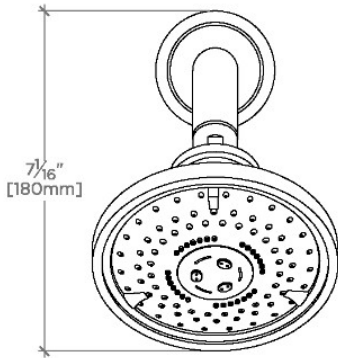

AERO

AES354

Aero 5" Showerhead with Adjustable Spray with 6" Wall Mounted 45 Degree Shower Arm

SHOWN IN AERO 5" SHOWERHEAD WITH ADJUSTABLE SPRAY WITH 6" WALL MOUNTED 45 DEGREE SHOWER ARM | AES354

TECHNICAL DETAILS

CODES & STANDARDS

PRODUCT FEATURES

Made of Brass

Features a swivel 5" showerhead with three adjustable spray patterns

Includes a 6" wall mounted 45 degree shower arm

Stocked in Brass, Chrome and Nickel

Showerhead available in 1.75gpm (6.6L/min) flow rate

CERTIFICATIONS

PRODUCT (NOTES)

WATERWORKS

AERO

AES354

Aero 5" Showerhead with Adjustable Spray with 6" Wall Mounted 45 Degree Shower Arm

TOP VIEW

SCALE: 3"=1'-0"

STYLE NO.	DIM "A"	DIM "B"
AES354	10 $\frac{1}{16}$ " [272mm]	6 $\frac{1}{4}$ " [158mm]
TRS354		
AES355	12 $\frac{1}{16}$ " [323mm]	8 $\frac{1}{4}$ " [209mm]
TRS355		

SPRAY PATTERNS

FRONT VIEW

SCALE: 3"=1'-0"