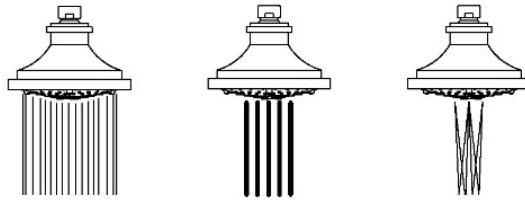

### TECHNICAL DETAILS

Adjustable Versus Fixed Spray: Adjustable Spray  
Inlet Connection Size: 1/2"  
Inlet Connection Type: Female Straight Threads with Rubber Washer  
Pivot: Y  
Primary Material: Brass  
Restricted Maximum Flow Rate: 1.75 gpm  
Water Pressure Maximum: 85.0 psi  
Water Pressure Minimum: 20.0 psi  
Water Pressure Recommended: 45.0 psi

### PRODUCT FEATURES

Made of Brass

Swiveling 8" rain showerhead

Easy clean rubber nozzles prevent calcium buildup

Stocked in Brass, Chrome and Nickel

Rain showerhead available in 1.75gpm (6.6L/min) flow rate

### PRODUCT (NOTES)

Universal Transitional 5" Showerhead with Adjustable Spray

CEILING VIEW SCALE: 3"=1'-0"

SPRAY PATTERNS

FRONT VIEW SCALE: 3"=1'-0"

SIDE VIEW

SCALE: 3"=1'-0"