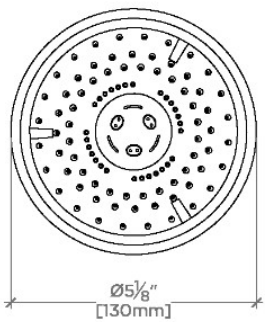

### TECHNICAL DETAILS

Adjustable Versus Fixed Spray: Adjustable Spray  
Inlet Connection Size: 1/2"  
Inlet Connection Type: Female Straight Threads with Rubber Washer  
Pivot: Y  
Primary Material: Brass  
Restricted Maximum Flow Rate: 1.75 gpm  
Water Pressure Maximum: 85.0 psi  
Water Pressure Minimum: 20.0 psi  
Water Pressure Recommended: 45.0 psi

### PRODUCT FEATURES

Made of Brass

Swiveling 8" rain showerhead

Easy clean rubber nozzles prevent calcium buildup

Stocked in Brass, Chrome and Nickel

Rain showerhead available in 1.75gpm (6.6L/min) flow rate

### PRODUCT (NOTES)

Universal Transitional 5" Showerhead with Adjustable Spray

CEILING VIEW SCALE: 3"=1'-0"

SPRAY PATTERNS

FRONT VIEW SCALE: 3"=1'-0"

SIDE VIEW

SCALE: 3"=1'-0"