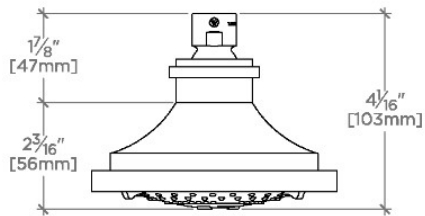

### TECHNICAL DETAILS

Adjustable Versus Fixed Spray: Adjustable Spray  
Inlet Connection Size: 1/2"  
Inlet Connection Type: Female Straight Threads with Rubber Washer  
Pivot: Y  
Primary Material: Brass  
Restricted Maximum Flow Rate: 1.75 gpm  
Water Pressure Maximum: 85.0 psi  
Water Pressure Minimum: 20.0 psi  
Water Pressure Recommended: 45.0 psi

### PRODUCT (NOTES)

Universal Transitional 5" Showerhead with Adjustable Spray

CEILING VIEW SCALE: 3"=1'-0"

SPRAY PATTERNS

FRONT VIEW SCALE: 3"=1'-0"

SIDE VIEW

SCALE: 3"=1'-0"