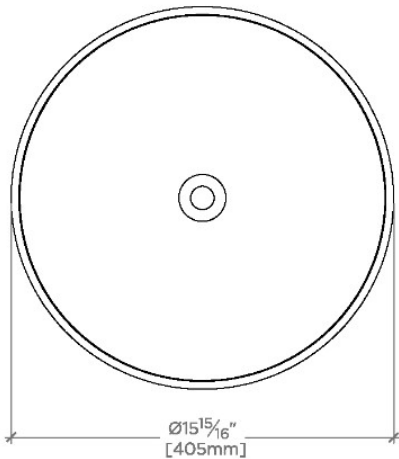

HENRY

CNLT05

Henry Chronos Ceiling Mounted Pendant with Alabaster Diffuser

SHOWN IN HENRY CHRONOS CEILING MOUNTED PENDANT WITH ALABASTER DIFFUSER | CNLT05

TECHNICAL DETAILS

Ambient Task: Ambient
Bulb Base Size: Integrated LED
Bulb Type: Integrated LED
Depth/Width: 16"
Height: 7"
Interior Exterior Application: Interior Only
Junction Box Orientation: Vertical
Length: 17"
Number Of Bulbs: One
Primary Material: Brass
Safety Warnings: Do not exceed max wattage
Shade Finish: Honed
Shade Material: Alabaster
Voltage: 120V
Wet/Dry: Damp or Dry

CEILING VIEW

SCALE: 1 1/2"=1'-0"

MOUNTING

NOT TO SCALE

FRONT VIEW

SCALE: 1 1/2"=1'-0"

SIDE VIEW

SCALE: 1 1/2"=1'-0"