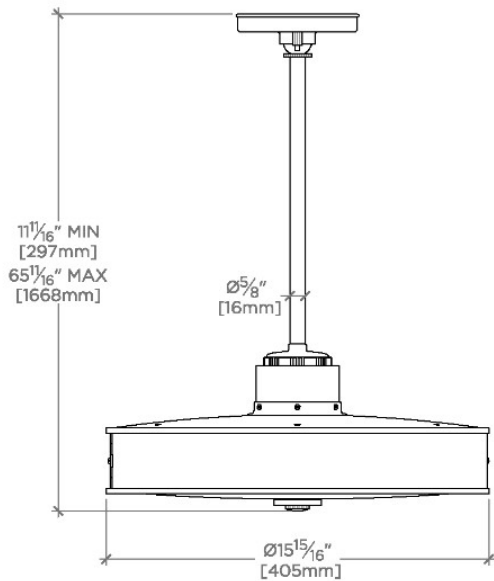

HENRY

CNLT05

Henry Chronos Ceiling Mounted Pendant with Alabaster Diffuser

SHOWN IN HENRY CHRONOS CEILING MOUNTED PENDANT WITH ALABASTER DIFFUSER | CNLT05

TECHNICAL DETAILS

Ambient Task: Ambient
Bulb Base Size: Integrated LED
Bulb Type: Integrated LED
Depth/Width: 16"
Height: 7"
Interior Exterior Application: Interior Only
Junction Box Orientation: Vertical
Length: 17"
Number Of Bulbs: One
Primary Material: Brass
Safety Warnings: Do not exceed max wattage
Shade Finish: Honed
Shade Material: Alabaster
Voltage: 120V
Wet/Dry: Damp or Dry

CEILING VIEW

SCALE: 1 1/2"=1'-0"

MOUNTING

NOT TO SCALE

FRONT VIEW

SCALE: 1 1/2"=1'-0"

SIDE VIEW

SCALE: 1 1/2"=1'-0"