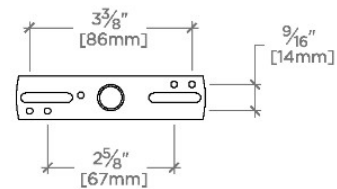

HENRY

CNLT05

Henry Chronos Ceiling Mounted Pendant with Alabaster Diffuser

SHOWN IN HENRY CHRONOS CEILING MOUNTED PENDANT WITH ALABASTER DIFFUSER | CNLT05

TECHNICAL DETAILS

Ambient Task: Ambient
Bulb Base Size: Integrated LED
Bulb Type: Integrated LED
Depth/Width: 16"
Height: 7"
Interior Exterior Application: Interior Only
Junction Box Orientation: Vertical
Length: 17"
Number Of Bulbs: One
Primary Material: Brass
Safety Warnings: Do not exceed max wattage
Shade Finish: Honed
Shade Material: Alabaster
Voltage: 120V
Wet/Dry: Damp or Dry

CEILING VIEW

SCALE: 1 1/2"=1'-0"

MOUNTING

NOT TO SCALE

FRONT VIEW

SCALE: 1 1/2"=1'-0"

SIDE VIEW

SCALE: 1 1/2"=1'-0"