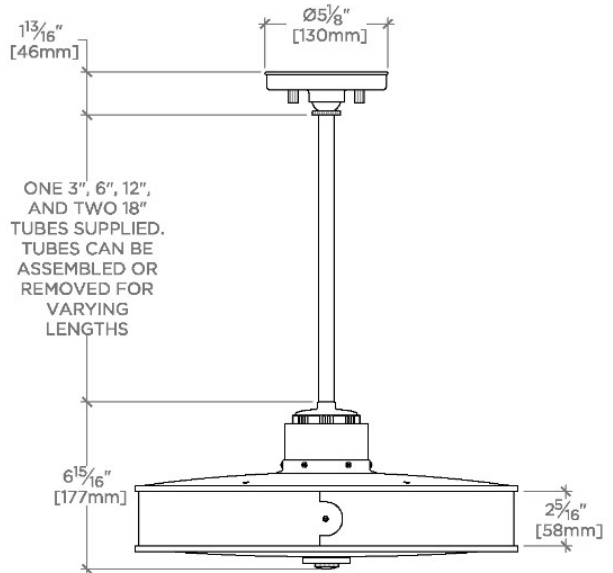

HENRY

CNLT05

Henry Chronos Ceiling Mounted Pendant with Alabaster Diffuser

SHOWN IN HENRY CHRONOS CEILING MOUNTED PENDANT WITH ALABASTER DIFFUSER | CNLT05

TECHNICAL DETAILS

Ambient Task: Ambient
Bulb Base Size: Integrated LED
Bulb Type: Integrated LED
Depth/Width: 16"
Height: 7"
Interior Exterior Application: Interior Only
Junction Box Orientation: Vertical
Length: 17"
Number Of Bulbs: One
Primary Material: Brass
Safety Warnings: Do not exceed max wattage
Shade Finish: Honed
Shade Material: Alabaster
Voltage: 120V
Wet/Dry: Damp or Dry

CEILING VIEW

SCALE: 1 1/2"=1'-0"

MOUNTING

NOT TO SCALE

FRONT VIEW

SCALE: 1 1/2"=1'-0"

SIDE VIEW

SCALE: 1 1/2"=1'-0"