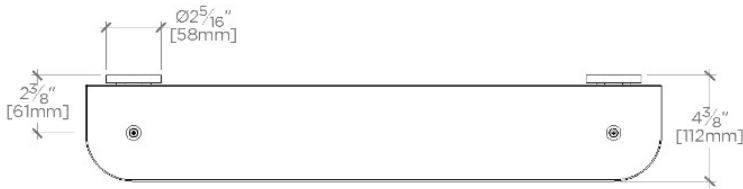

### PRODUCT FEATURES

24" x 4 7/16" x 2 7/8"

Made of Brass

Wall Mounted

Glass Shelf

8 lb

## HENRY

Henry 24" Glass Shelf

## HNSF24

SIDE VIEW

SCALE: 1 1/2"=1'-0"

TOP VIEW

SCALE: 1 1/2"=1'-0"

FRONT VIEW

SCALE: 1 1/2"=1'-0"

SIDE VIEW

SCALE: 1 1/2"=1'-0"