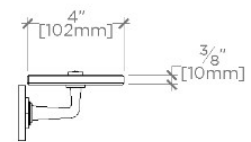

## HNSF24

SIDE VIEW

SCALE: 1 1/2"=1'-0"

TOP VIEW

SCALE: 1 1/2"=1'-0"

FRONT VIEW

SCALE: 1 1/2"=1'-0"

SIDE VIEW

SCALE: 1 1/2"=1'-0"