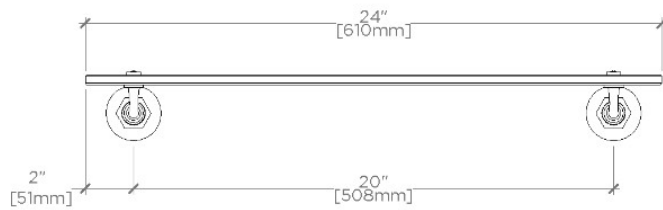

## HNSF24

SIDE VIEW

SCALE: 1 1/2"=1'-0"

TOP VIEW

SCALE: 1 1/2"=1'-0"

FRONT VIEW

SCALE: 1 1/2"=1'-0"

SIDE VIEW

SCALE: 1 1/2"=1'-0"