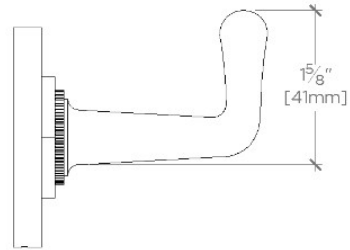

HENRY

Henry Single Hook

HNRH01

SHOWN IN HENRY SINGLE HOOK | HNRH01

TECHNICAL DETAILS

Adjustable Levelers Feet: N
Escutcheon Primary Material: Brass
Hardware Shape: Hook
Installation Type: Wall Mounted
Primary Material: Brass
Suggested Application: Bath

INSPIRATION

Influenced by the connection of industry and art Henry easily transitions between modern, traditional, utilitarian and classic settings.

CODES & STANDARDS

PRODUCT FEATURES

2 5/16" x 2 5/8" x 2 7/16"

Made of Brass

Wall Mounted

CERTIFICATIONS

PRODUCT (NOTES)

TOP VIEW SCALE: 6"=1'-0"

ISO VIEW SCALE: 6"=1'-0"

FRONT VIEW SCALE: 6"=1'-0"

SIDE VIEW SCALE: 6"=1'-0"