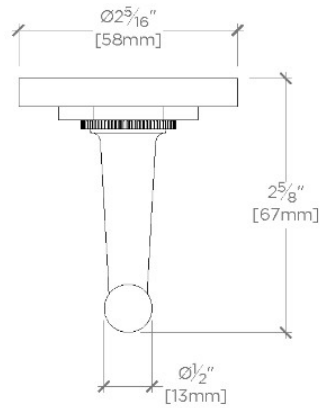

HENRY

Henry Single Hook

HNRH01

SHOWN IN HENRY SINGLE HOOK | HNRH01

TECHNICAL DETAILS

Adjustable Levelers Feet: N
Escutcheon Primary Material: Brass
Hardware Shape: Hook
Installation Type: Wall Mounted
Primary Material: Brass
Suggested Application: Bath

INSPIRATION

Influenced by the connection of industry and art Henry easily transitions between modern, traditional, utilitarian and classic settings.

CODES & STANDARDS

PRODUCT FEATURES

2 5/16" x 2 5/8" x 2 7/16"

Made of Brass

Wall Mounted

CERTIFICATIONS

PRODUCT (NOTES)

TOP VIEW SCALE: 6"=1'-0"

ISO VIEW SCALE: 6"=1'-0"

FRONT VIEW SCALE: 6"=1'-0"

SIDE VIEW SCALE: 6"=1'-0"