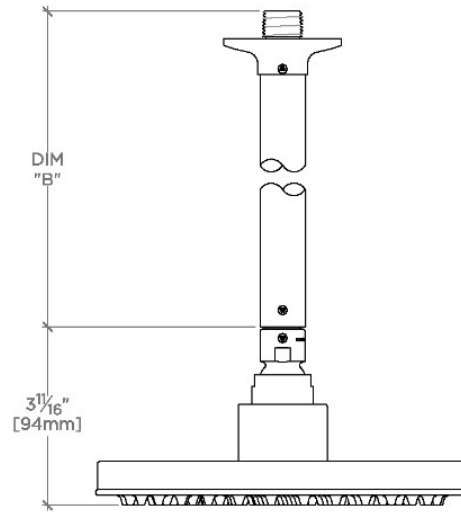

## PTS280

.25 8" Rain Showerhead with 6" Ceiling Mounted Shower Arm

SHOWN IN .25 8" RAIN SHOWERHEAD WITH 6" CEILING MOUNTED SHOWER ARM | PTS280

### TECHNICAL DETAILS

Adjustable Versus Fixed Spray: Fixed  
Fittings Hole Diameter: 1 1/4"  
Inlet Connection Size: 1/2"  
Inlet Connection Type: Male NPT  
Pivot: Y  
Primary Material: Brass  
Restricted Maximum Flow Rate: 1.75 gpm  
Water Pressure Maximum: 85.0 psi  
Water Pressure Minimum: 20.0 psi  
Water Pressure Recommended: 45.0 psi

### PRODUCT (NOTES)

**.25**

**PTS280**

.25 8" Rain Showerhead with 6" Ceiling Mounted Shower Arm

CEILING VIEW

SCALE: 3"=1'-0"

STYLE NO.	DIM "A"	DIM "B"
LVS280	10 <sup>5</sup> / <sub>16</sub> " [261mm]	6 <sup>9</sup> / <sub>16</sub> " [167mm]
PTS280		
LVS281	16 <sup>5</sup> / <sub>16</sub> " [414mm]	12 <sup>9</sup> / <sub>16</sub> " [319mm]
PTS281		

FRONT VIEW

SCALE: 3"=1'-0"

SIDE VIEW

SCALE: 3"=1'-0"