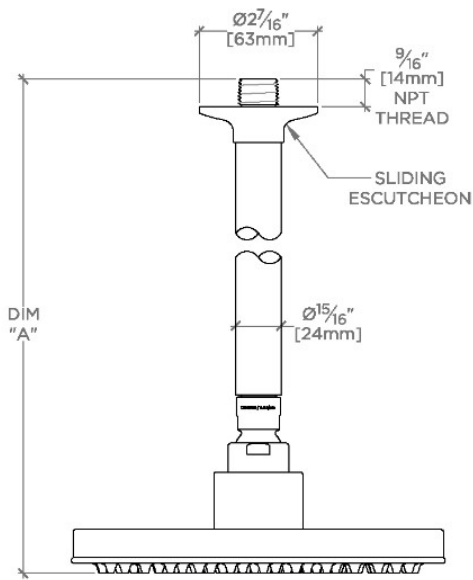

## PTS280

.25 8" Rain Showerhead with 6" Ceiling Mounted Shower Arm

SHOWN IN .25 8" RAIN SHOWERHEAD WITH 6" CEILING MOUNTED SHOWER ARM | PTS280

### TECHNICAL DETAILS

Adjustable Versus Fixed Spray: Fixed  
Fittings Hole Diameter: 1 1/4"  
Inlet Connection Size: 1/2"  
Inlet Connection Type: Male NPT  
Pivot: Y  
Primary Material: Brass  
Restricted Maximum Flow Rate: 1.75 gpm  
Water Pressure Maximum: 85.0 psi  
Water Pressure Minimum: 20.0 psi  
Water Pressure Recommended: 45.0 psi

### PRODUCT (NOTES)

**.25**

**PTS280**

.25 8" Rain Showerhead with 6" Ceiling Mounted Shower Arm

CEILING VIEW

SCALE: 3"=1'-0"

STYLE NO.	DIM "A"	DIM "B"
LVS280	10 <sup>5</sup> / <sub>16</sub> " [261mm]	6 <sup>9</sup> / <sub>16</sub> " [167mm]
PTS280		
LVS281	16 <sup>5</sup> / <sub>16</sub> " [414mm]	12 <sup>9</sup> / <sub>16</sub> " [319mm]
PTS281		

FRONT VIEW

SCALE: 3"=1'-0"

SIDE VIEW

SCALE: 3"=1'-0"