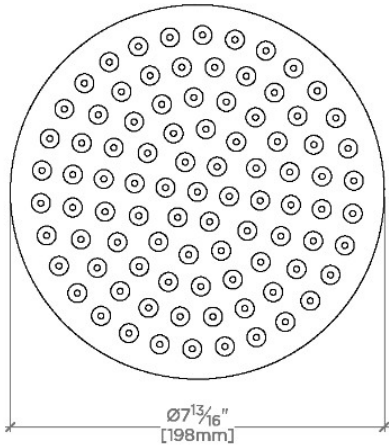

### TECHNICAL DETAILS

Adjustable Versus Fixed Spray: Fixed  
Fittings Hole Diameter: 1 1/4"  
Inlet Connection Size: 1/2"  
Inlet Connection Type: Male NPT  
Pivot: Y  
Primary Material: Brass  
Restricted Maximum Flow Rate: 1.75 gpm  
Water Pressure Maximum: 85.0 psi  
Water Pressure Minimum: 20.0 psi  
Water Pressure Recommended: 45.0 psi

### PRODUCT FEATURES

Made of Brass

Features a swivel 8" rain showerhead with easy clean rubber nozzles

Includes a 6" ceiling mounted shower arm

Stocked in Brass, Chrome, Nickel and Matte Nickel

Rain showerhead available in 1.75gpm (6.6L/min) flow rate

### PRODUCT (NOTES)

**.25**

**PTS280**

.25 8" Rain Showerhead with 6" Ceiling Mounted Shower Arm

CEILING VIEW

SCALE: 3"=1'-0"

STYLE NO.	DIM "A"	DIM "B"
LVS280	10 <sup>5</sup> / <sub>16</sub> " [261mm]	6 <sup>9</sup> / <sub>16</sub> " [167mm]
PTS280		
LVS281	16 <sup>5</sup> / <sub>16</sub> " [414mm]	12 <sup>9</sup> / <sub>16</sub> " [319mm]
PTS281		

FRONT VIEW

SCALE: 3"=1'-0"

SIDE VIEW

SCALE: 3"=1'-0"