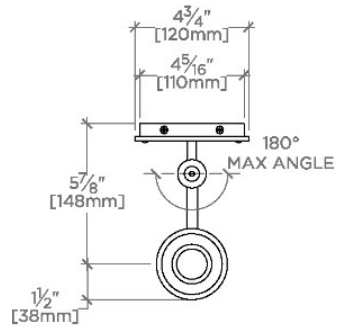

HENRY

CNLT01

Henry Chronos Wall Mounted Single Swing Arm Sconce with Glass Shade

SHOWN IN HENRY CHRONOS WALL MOUNTED SINGLE SWING ARM SCONCE WITH GLASS SHADE | CNLT01

TECHNICAL DETAILS

Ambient Task: Ambient
 Bulb Base Size: E26
 Bulb Type: T10-8.5
 Depth/Width: 7 1/4"
 Height: 16 1/4"
 Installation Type: Wall Mounted
 Interior Exterior Application: Interior Only
 Junction Box Orientation: Vertical
 Length: 4 15/16"
 Number Of Bulbs: One
 Orientation: Vertical
 Primary Material: Brass
 Safety Warnings: Do not exceed max wattage.
 Shade Finish: Shiny Opal
 Shade Material: Glass
 Shade Shape: Cylinder
 Suggested Application: All Applications
 Voltage: 120V
 Wet/Dry: Damp or Dry

Solid brass with hand-worked glass shade

UL Rated

Sconce hangs with shade turned up only

Uses (1) 6W Max, T10-8.5 LED, E26 Base Bulb, included

CERTIFICATIONS

PRODUCT (NOTES)

Henry Chronos Wall Mounted Single Swing Arm Sconce with Glass Shade

TOP VIEW SCALE: 1 1/2"=1'-0"

MOUNTING SCALE: 1 1/2"=1'-0"

FRONT VIEW SCALE: 1 1/2"=1'-0"

SIDE VIEW SCALE: 1 1/2"=1'-0"