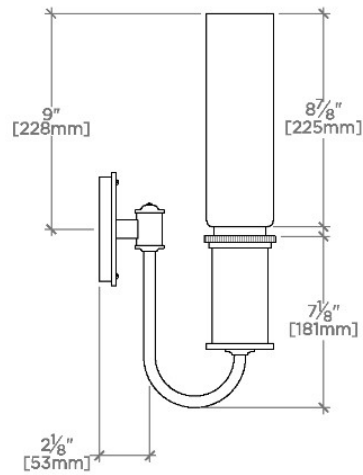

HENRY

CNLT01

Henry Chronos Wall Mounted Single Swing Arm Sconce with Glass Shade

SHOWN IN HENRY CHRONOS WALL MOUNTED SINGLE SWING ARM SCONCE WITH GLASS SHADE | CNLT01

TECHNICAL DETAILS

Ambient Task: Ambient
 Bulb Base Size: E26
 Bulb Type: T10-8.5
 Depth/Width: 7 1/4"
 Height: 16 1/4"
 Installation Type: Wall Mounted
 Interior Exterior Application: Interior Only
 Junction Box Orientation: Vertical
 Length: 4 15/16"
 Number Of Bulbs: One
 Orientation: Vertical
 Primary Material: Brass
 Safety Warnings: Do not exceed max wattage.
 Shade Finish: Shiny Opal
 Shade Material: Glass
 Shade Shape: Cylinder
 Suggested Application: All Applications
 Voltage: 120V
 Wet/Dry: Damp or Dry

Solid brass with hand-worked glass shade

UL Rated

Sconce hangs with shade turned up only

Uses (1) 6W Max, T10-8.5 LED, E26 Base Bulb, included

CERTIFICATIONS

PRODUCT (NOTES)

Henry Chronos Wall Mounted Single Swing Arm Sconce with Glass Shade

TOP VIEW SCALE: 1 1/2"=1'-0"

MOUNTING SCALE: 1 1/2"=1'-0"

FRONT VIEW SCALE: 1 1/2"=1'-0"

SIDE VIEW SCALE: 1 1/2"=1'-0"