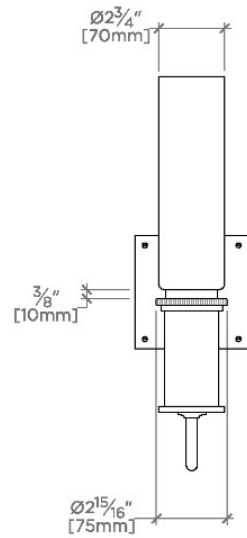

HENRY

CNLT01

Henry Chronos Wall Mounted Single Swing Arm Sconce with Glass Shade

SHOWN IN HENRY CHRONOS WALL MOUNTED SINGLE SWING ARM SCONCE WITH GLASS SHADE | CNLT01

TECHNICAL DETAILS

Ambient Task: Ambient
 Bulb Base Size: E26
 Bulb Type: T10-8.5
 Depth/Width: 7 1/4"
 Height: 16 1/4"
 Installation Type: Wall Mounted
 Interior Exterior Application: Interior Only
 Junction Box Orientation: Vertical
 Length: 4 15/16"
 Number Of Bulbs: One
 Orientation: Vertical
 Primary Material: Brass
 Safety Warnings: Do not exceed max wattage.
 Shade Finish: Shiny Opal
 Shade Material: Glass
 Shade Shape: Cylinder
 Suggested Application: All Applications
 Voltage: 120V
 Wet/Dry: Damp or Dry

Solid brass with hand-worked glass shade

UL Rated

Sconce hangs with shade turned up only

Uses (1) 6W Max, T10-8.5 LED, E26 Base Bulb, included

CERTIFICATIONS

PRODUCT (NOTES)

Henry Chronos Wall Mounted Single Swing Arm Sconce with Glass Shade

TOP VIEW SCALE: 1 1/2"=1'-0"

MOUNTING SCALE: 1 1/2"=1'-0"

FRONT VIEW SCALE: 1 1/2"=1'-0"

SIDE VIEW SCALE: 1 1/2"=1'-0"