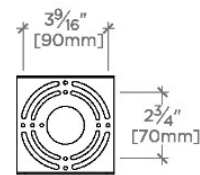

HENRY

CNLT01

Henry Chronos Wall Mounted Single Swing Arm Sconce with Glass Shade

SHOWN IN HENRY CHRONOS WALL MOUNTED SINGLE SWING ARM SCONCE WITH GLASS SHADE | CNLT01

TECHNICAL DETAILS

Ambient Task: Ambient
 Bulb Base Size: E26
 Bulb Type: T10-8.5
 Depth/Width: 7 1/4"
 Height: 16 1/4"
 Installation Type: Wall Mounted
 Interior Exterior Application: Interior Only
 Junction Box Orientation: Vertical
 Length: 4 15/16"
 Number Of Bulbs: One
 Orientation: Vertical
 Primary Material: Brass
 Safety Warnings: Do not exceed max wattage.
 Shade Finish: Shiny Opal
 Shade Material: Glass
 Shade Shape: Cylinder
 Suggested Application: All Applications
 Voltage: 120V
 Wet/Dry: Damp or Dry

Solid brass with hand-worked glass shade

UL Rated

Sconce hangs with shade turned up only

Uses (1) 6W Max, T10-8.5 LED, E26 Base Bulb, included

CERTIFICATIONS

PRODUCT (NOTES)

Henry Chronos Wall Mounted Single Swing Arm Sconce with Glass Shade

TOP VIEW SCALE: 1 1/2"=1'-0"

MOUNTING SCALE: 1 1/2"=1'-0"

FRONT VIEW SCALE: 1 1/2"=1'-0"

SIDE VIEW SCALE: 1 1/2"=1'-0"