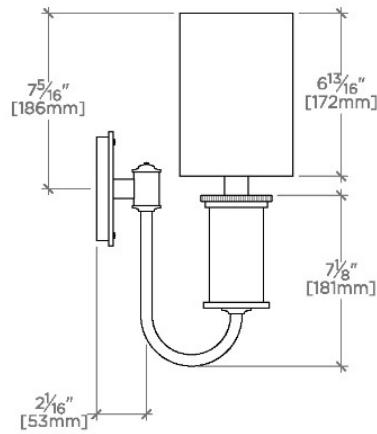

HENRY

CNLT00

Henry Chronos Wall Mounted Single Swing Arm Sconce with Linen Shade

SHOWN IN HENRY CHRONOS WALL MOUNTED SINGLE SWING ARM SCONCE WITH LINEN SHADE | CNLT00

TECHNICAL DETAILS

Ambient Task: Ambient
Bulb Base Size: E12
Bulb Type: Candelabra
Depth/Width: 8 1/4"
Height: 14 3/4"
Installation Type: Wall Mounted
Interior Exterior Application: Interior Only
Junction Box Orientation: Vertical
Length: 4 15/16"
Number Of Bulbs: One
Orientation: Vertical
Primary Material: Brass
Safety Warnings: Do not exceed max wattage.
Shade Finish: Off White
Shade Material: Linen
Shade Shape: Cylinder
Suggested Application: All Applications
Voltage: 120V
Wet/Dry: Damp

Solid brass with linen shade

UL Rated

Sconce hangs with shade turned up only

Uses (1) 40W Max, Type Candelabra, E12 Base Bulb, not included

CERTIFICATIONS

PRODUCT (NOTES)

WATERWORKS

HENRY

CNLT00

Henry Chronos Wall Mounted Single Swing Arm Sconce with Linen Shade

TOP VIEW SCALE: $1\frac{1}{2}"=1'-0"$

MOUNTING SCALE: $1\frac{1}{2}"=1'-0"$

FRONT VIEW SCALE: $1\frac{1}{2}"=1'-0"$

SIDE VIEW SCALE: $1\frac{1}{2}"=1'-0"$