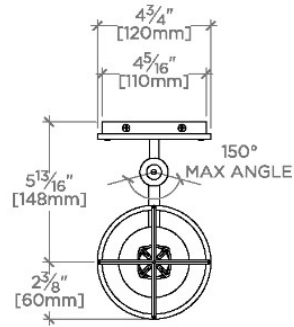

HENRY

CNLT00

Henry Chronos Wall Mounted Single Swing Arm Sconce with Linen Shade

SHOWN IN HENRY CHRONOS WALL MOUNTED SINGLE SWING ARM SCONCE WITH LINEN SHADE | CNLT00

TECHNICAL DETAILS

Ambient Task: Ambient
Bulb Base Size: E12
Bulb Type: Candelabra
Depth/Width: 8 1/4"
Height: 14 3/4"
Installation Type: Wall Mounted
Interior Exterior Application: Interior Only
Junction Box Orientation: Vertical
Length: 4 15/16"
Number Of Bulbs: One
Orientation: Vertical
Primary Material: Brass
Safety Warnings: Do not exceed max wattage.
Shade Finish: Off White
Shade Material: Linen
Shade Shape: Cylinder
Suggested Application: All Applications
Voltage: 120V
Wet/Dry: Damp

Solid brass with linen shade

UL Rated

Sconce hangs with shade turned up only

Uses (1) 40W Max, Type Candelabra, E12 Base Bulb, not included

CERTIFICATIONS

PRODUCT (NOTES)

WATERWORKS

HENRY

CNLT00

Henry Chronos Wall Mounted Single Swing Arm Sconce with Linen Shade

TOP VIEW SCALE: $1\frac{1}{2}"=1'-0"$

MOUNTING SCALE: $1\frac{1}{2}"=1'-0"$

FRONT VIEW SCALE: $1\frac{1}{2}"=1'-0"$

SIDE VIEW SCALE: $1\frac{1}{2}"=1'-0"$