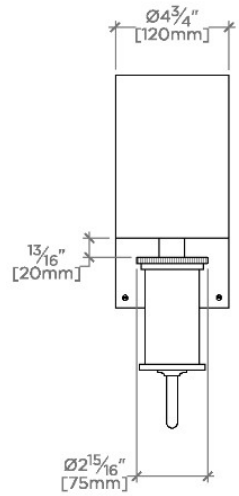

HENRY

CNLT00

Henry Chronos Wall Mounted Single Swing Arm Sconce with Linen Shade

SHOWN IN HENRY CHRONOS WALL MOUNTED SINGLE SWING ARM SCONCE WITH LINEN SHADE | CNLT00

TECHNICAL DETAILS

Ambient Task: Ambient
Bulb Base Size: E12
Bulb Type: Candelabra
Depth/Width: 8 1/4"
Height: 14 3/4"
Installation Type: Wall Mounted
Interior Exterior Application: Interior Only
Junction Box Orientation: Vertical
Length: 4 15/16"
Number Of Bulbs: One
Orientation: Vertical
Primary Material: Brass
Safety Warnings: Do not exceed max wattage.
Shade Finish: Off White
Shade Material: Linen
Shade Shape: Cylinder
Suggested Application: All Applications
Voltage: 120V
Wet/Dry: Damp

Solid brass with linen shade

UL Rated

Sconce hangs with shade turned up only

Uses (1) 40W Max, Type Candelabra, E12 Base Bulb, not included

CERTIFICATIONS

PRODUCT (NOTES)

WATERWORKS

HENRY

CNLT00

Henry Chronos Wall Mounted Single Swing Arm Sconce with Linen Shade

TOP VIEW SCALE: $1\frac{1}{2}"=1'-0"$

MOUNTING SCALE: $1\frac{1}{2}"=1'-0"$

FRONT VIEW SCALE: $1\frac{1}{2}"=1'-0"$

SIDE VIEW SCALE: $1\frac{1}{2}"=1'-0"$