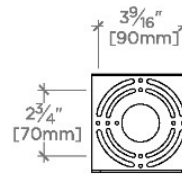

HENRY

CNLT00

Henry Chronos Wall Mounted Single Swing Arm Sconce with Linen Shade

SHOWN IN HENRY CHRONOS WALL MOUNTED SINGLE SWING ARM SCONCE WITH LINEN SHADE | CNLT00

TECHNICAL DETAILS

Ambient Task: Ambient
Bulb Base Size: E12
Bulb Type: Candelabra
Depth/Width: 8 1/4"
Height: 14 3/4"
Installation Type: Wall Mounted
Interior Exterior Application: Interior Only
Junction Box Orientation: Vertical
Length: 4 15/16"
Number Of Bulbs: One
Orientation: Vertical
Primary Material: Brass
Safety Warnings: Do not exceed max wattage.
Shade Finish: Off White
Shade Material: Linen
Shade Shape: Cylinder
Suggested Application: All Applications
Voltage: 120V
Wet/Dry: Damp

Solid brass with linen shade

UL Rated

Sconce hangs with shade turned up only

Uses (1) 40W Max, Type Candelabra, E12 Base Bulb, not included

CERTIFICATIONS

PRODUCT (NOTES)

WATERWORKS

HENRY

CNLT00

Henry Chronos Wall Mounted Single Swing Arm Sconce with Linen Shade

TOP VIEW SCALE: $1\frac{1}{2}"=1'-0"$

MOUNTING SCALE: $1\frac{1}{2}"=1'-0"$

FRONT VIEW SCALE: $1\frac{1}{2}"=1'-0"$

SIDE VIEW SCALE: $1\frac{1}{2}"=1'-0"$