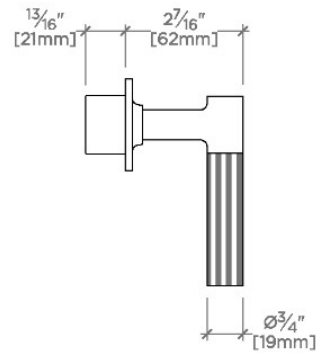

BOND

BVC12E

Bond Union Series Volume Control with Guilloche Pinstripe
Lever Handle

SHOWN IN BOND UNION SERIES VOLUME CONTROL WITH GUILLOCHE PINSTRIPE LEVER HANDLE | BVC12E

TECHNICAL DETAILS

ADA Compliance: Yes
Fittings Hole Diameter: 1 3/8"
Handle Turn Angle: Quarter Turn
Number Of Holes: One Hole
Primary Material: Brass

Used to control water flow to a single waterway outlet such as a showerhead, handshower, or tub spout

Stocked in Nickel and Brass

Requires rough valve, sold separately: GUV18/ GUV19 (1/2") or GUV16 /GUV17 (3/4")

CERTIFICATIONS

PRODUCT (NOTES)

BOND

BVC12E

Bond Union Series Volume Control with Guilloche Pinstripe
Lever Handle

TOP VIEW SCALE: 3"=1'-0"

FRONT VIEW SCALE: 3"=1'-0"

SIDE VIEW SCALE: 3"=1'-0"