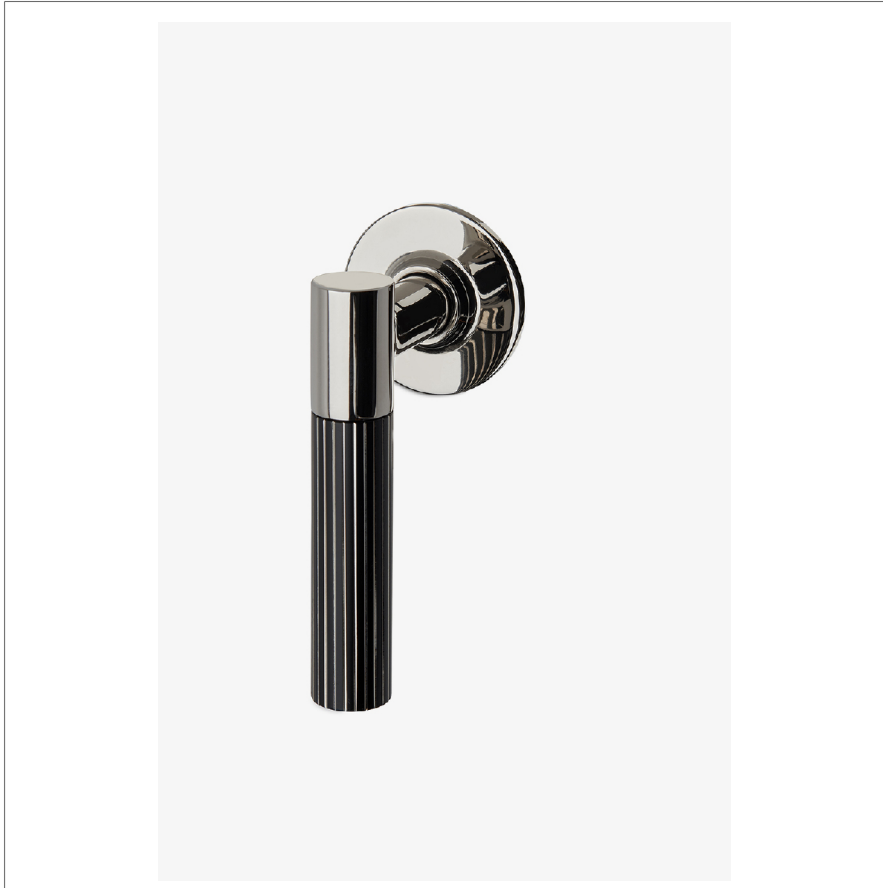

BOND

BVC12E

Bond Union Series Volume Control with Guilloche Pinstripe
Lever Handle

SHOWN IN BOND UNION SERIES VOLUME CONTROL WITH GUILLOCHE PINSTRIPE LEVER HANDLE | BVC12E

TECHNICAL DETAILS

ADA Compliance: Yes
Fittings Hole Diameter: 1 3/8"
Handle Turn Angle: Quarter Turn
Number Of Holes: One Hole
Primary Material: Brass

INSPIRATION

Modern designs infused with rare soul and artistry. Explore our wide range of Bond bath and kitchen elements, from fittings to fixtures to hardware.

CODES & STANDARDS

PRODUCT FEATURES

Lever Handle

Used to control water flow to a single waterway outlet such as a showerhead, handshower, or tub spout

Stocked in Nickel and Brass

Requires rough valve, sold separately: GUV18/ GUV19 (1/2") or GUV16 /GUV17 (3/4")

CERTIFICATIONS

PRODUCT (NOTES)

BOND

BVC12E

Bond Union Series Volume Control with Guilloche Pinstripe
Lever Handle

TOP VIEW SCALE: 3"=1'-0"

FRONT VIEW SCALE: 3"=1'-0"

SIDE VIEW SCALE: 3"=1'-0"