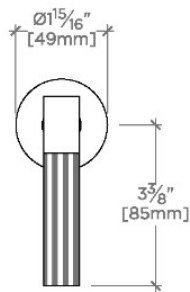

BOND

BVC12E

Bond Union Series Volume Control with Guilloche Pinstripe
Lever Handle

SHOWN IN BOND UNION SERIES VOLUME CONTROL WITH GUILLOCHE PINSTRIPE LEVER HANDLE | BVC12E

TECHNICAL DETAILS

ADA Compliance: Yes
Fittings Hole Diameter: 1 3/8"
Handle Turn Angle: Quarter Turn
Number Of Holes: One Hole
Primary Material: Brass

Used to control water flow to a single waterway outlet such as a showerhead, handshower, or tub spout

Stocked in Nickel and Brass

Requires rough valve, sold separately: GUV18/ GUV19 (1/2") or GUV16 /GUV17 (3/4")

CERTIFICATIONS

PRODUCT (NOTES)

BOND

BVC12E

Bond Union Series Volume Control with Guilloche Pinstripe
Lever Handle

TOP VIEW SCALE: 3"=1'-0"

FRONT VIEW SCALE: 3"=1'-0"

SIDE VIEW SCALE: 3"=1'-0"