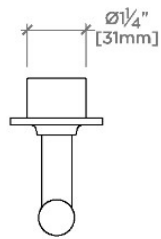

BOND

BVC12E

Bond Union Series Volume Control with Guilloche Pinstripe
Lever Handle

SHOWN IN BOND UNION SERIES VOLUME CONTROL WITH GUILLOCHE PINSTRIPE LEVER HANDLE | BVC12E

TECHNICAL DETAILS

ADA Compliance: Yes
Fittings Hole Diameter: 1 3/8"
Handle Turn Angle: Quarter Turn
Number Of Holes: One Hole
Primary Material: Brass

Used to control water flow to a single waterway outlet such as a showerhead, handshower, or tub spout

Stocked in Nickel and Brass

Requires rough valve, sold separately: GUV18/ GUV19 (1/2") or GUV16 /GUV17 (3/4")

CERTIFICATIONS

PRODUCT (NOTES)

BOND

BVC12E

Bond Union Series Volume Control with Guilloche Pinstripe
Lever Handle

TOP VIEW SCALE: 3"=1'-0"

FRONT VIEW SCALE: 3"=1'-0"

SIDE VIEW SCALE: 3"=1'-0"