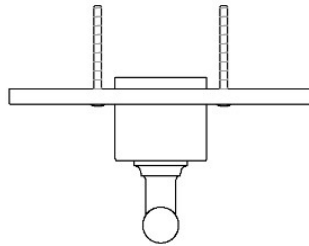

### TECHNICAL DETAILS

Fittings Hole Diameter: 3 1/2"  
Number Of Holes: One Hole  
Primary Material: Brass

## BOND

BPB120

Bond Solo Series Square Pressure Balance Control Valve with Straight Lever Handle

TOP VIEW SCALE: 3"=1'-0"

FRONT VIEW SCALE: 3"=1'-0"

SIDE VIEW SCALE: 3"=1'-0"