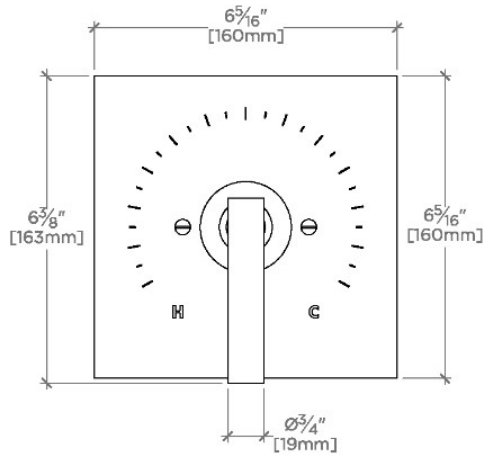

### TECHNICAL DETAILS

Fittings Hole Diameter: 3 1/2"  
Number Of Holes: One Hole  
Primary Material: Brass

## BOND

BPB120

Bond Solo Series Square Pressure Balance Control Valve with Straight Lever Handle

TOP VIEW SCALE: 3"=1'-0"

FRONT VIEW SCALE: 3"=1'-0"

SIDE VIEW SCALE: 3"=1'-0"