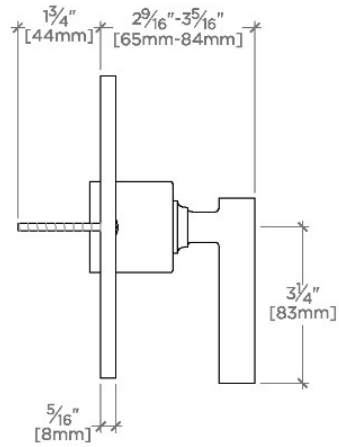

### TECHNICAL DETAILS

Fittings Hole Diameter: 3 1/2"  
Number Of Holes: One Hole  
Primary Material: Brass

## BOND

BPB120

Bond Solo Series Square Pressure Balance Control Valve with Straight Lever Handle

TOP VIEW SCALE: 3"=1'-0"

FRONT VIEW SCALE: 3"=1'-0"

SIDE VIEW SCALE: 3"=1'-0"