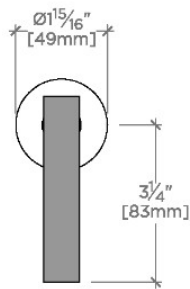

BOND

BVC12S

Bond Rally Series Volume Control with Lever Handle

SHOWN IN BOND RALLY SERIES VOLUME CONTROL WITH LEVER HANDLE | BVC12S

TECHNICAL DETAILS

ADA Compliance: Yes
Fittings Hole Diameter: 1 3/8"
Handle Turn Angle: Quarter Turn
Number Of Holes: One Hole
Primary Material: Brass

Used to control water flow to a single waterway outlet such as a showerhead, handshower, or tub spout

Features a Sport Black Finish, smooth and velvety to the touch

Stocked in Chrome/Sport Black

Requires rough valve, sold separately: GUV18/ GUV19 (1/2") or GUV16 /GUV17 (3/4")

CERTIFICATIONS

PRODUCT (NOTES)

BOND

BVC12S

Bond Rally Series Volume Control with Lever Handle

TOP VIEW SCALE: 3"=1'-0"

FRONT VIEW SCALE: 3"=1'-0"

SIDE VIEW SCALE: 3"=1'-0"