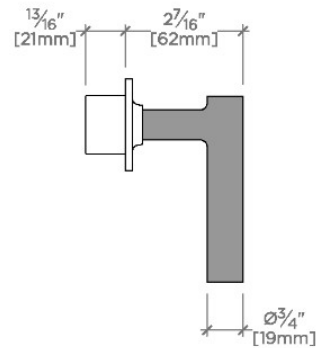

BOND

BVC12S

Bond Rally Series Volume Control with Lever Handle

SHOWN IN BOND RALLY SERIES VOLUME CONTROL WITH LEVER HANDLE | BVC12S

TECHNICAL DETAILS

ADA Compliance: Yes
Fittings Hole Diameter: 1 3/8"
Handle Turn Angle: Quarter Turn
Number Of Holes: One Hole
Primary Material: Brass

Used to control water flow to a single waterway outlet such as a showerhead, handshower, or tub spout

Features a Sport Black Finish, smooth and velvety to the touch

Stocked in Chrome/Sport Black

Requires rough valve, sold separately: GUV18/ GUV19 (1/2") or GUV16 /GUV17 (3/4")

CERTIFICATIONS

PRODUCT (NOTES)

BOND

BVC12S

Bond Rally Series Volume Control with Lever Handle

TOP VIEW SCALE: 3"=1'-0"

FRONT VIEW SCALE: 3"=1'-0"

SIDE VIEW SCALE: 3"=1'-0"