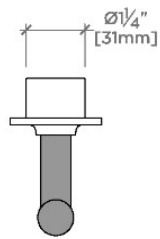

BOND

BVC12S

Bond Rally Series Volume Control with Lever Handle

SHOWN IN BOND RALLY SERIES VOLUME CONTROL WITH LEVER HANDLE | BVC12S

TECHNICAL DETAILS

ADA Compliance: Yes
Fittings Hole Diameter: 1 3/8"
Handle Turn Angle: Quarter Turn
Number Of Holes: One Hole
Primary Material: Brass

Used to control water flow to a single waterway outlet such as a showerhead, handshower, or tub spout

Features a Sport Black Finish, smooth and velvety to the touch

Stocked in Chrome/Sport Black

Requires rough valve, sold separately: GUV18/ GUV19 (1/2") or GUV16 /GUV17 (3/4")

CERTIFICATIONS

PRODUCT (NOTES)

BOND

BVC12S

Bond Rally Series Volume Control with Lever Handle

TOP VIEW SCALE: 3"=1'-0"

FRONT VIEW SCALE: 3"=1'-0"

SIDE VIEW SCALE: 3"=1'-0"