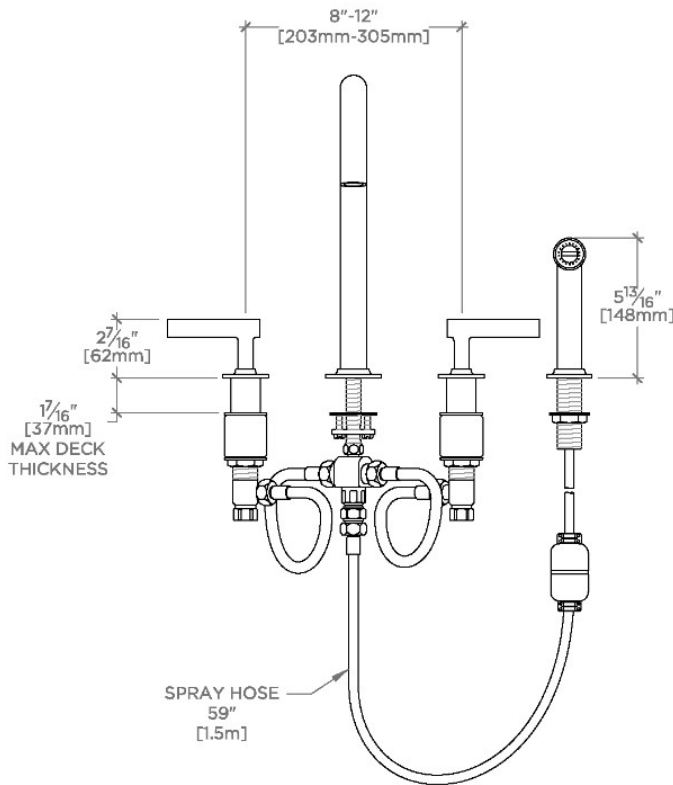

### TECHNICAL DETAILS

Deck Thickness Maximum: 1 7/16"  
 Deck Thickness Minimum: 1/4"  
 Fittings Hole Diameter: 1 3/8"  
 Handle Turn Angle: Quarter Turn  
 Handshower Spray Hose Length: 59"  
 Inlet Connection Size: 1/2"  
 Inlet Connection Type: Male with Supply Nut  
 Integrated Diverter: Y  
 Restricted Maximum Flow Rate: 1.75 gpm  
 Spout Swivel: Y  
 Spray Included In Unit: Y  
 Valve Material: Ceramic  
 Water Pressure Maximum: 85.0 psi  
 Water Pressure Minimum: 25.0 psi  
 Water Pressure Recommended: 45.0 psi

# WATERWORKS

## BOND

BKM220

Bond Solo Series Gooseneck Kitchen Faucet and Spray with Straight Lever Handles

TOP VIEW

SCALE:  $1\frac{1}{2}"=1'-0"$

FRONT VIEW

SCALE:  $1\frac{1}{2}"=1'-0"$

SIDE VIEW

SCALE:  $1\frac{1}{2}"=1'-0"$