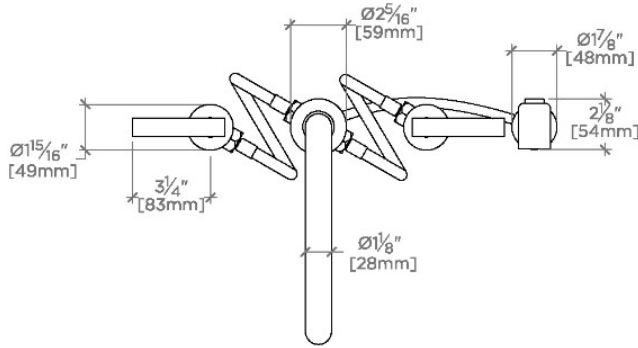

WATERWORKS

BOND

BKM220

Bond Solo Series Gooseneck Kitchen Faucet and Spray with Straight Lever Handles

TOP VIEW

SCALE: $1\frac{1}{2}"=1'-0"$