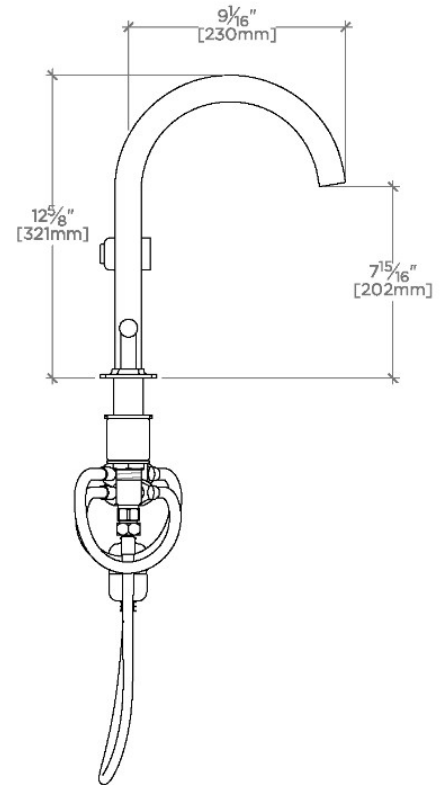

### TECHNICAL DETAILS

Deck Thickness Maximum: 1 7/16"  
 Deck Thickness Minimum: 1/4"  
 Fittings Hole Diameter: 1 3/8"  
 Handle Turn Angle: Quarter Turn  
 Handshower Spray Hose Length: 59"  
 Inlet Connection Size: 1/2"  
 Inlet Connection Type: Male with Supply Nut  
 Integrated Diverter: Y  
 Restricted Maximum Flow Rate: 1.75 gpm  
 Spout Swivel: Y  
 Spray Included In Unit: Y  
 Valve Material: Ceramic  
 Water Pressure Maximum: 85.0 psi  
 Water Pressure Minimum: 25.0 psi  
 Water Pressure Recommended: 45.0 psi

## BOND

BKM220

Bond Solo Series Gooseneck Kitchen Faucet and Spray with Straight Lever Handles

TOP VIEW

SCALE:  $1\frac{1}{2}"=1'-0"$

FRONT VIEW

SCALE:  $1\frac{1}{2}"=1'-0"$

SIDE VIEW

SCALE:  $1\frac{1}{2}"=1'-0"$