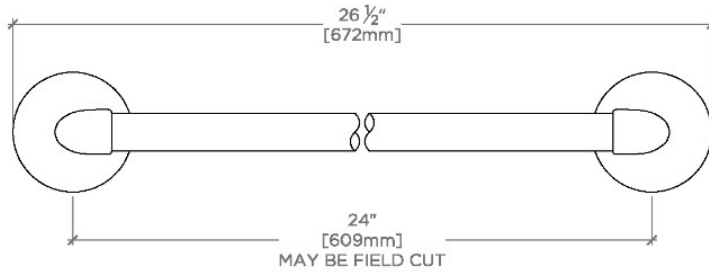

## RIVERUN

RRTB24

Riverun 24" Single Towel Bar

TOP VIEW

SCALE: 3"=1'-0"

FRONT VIEW

SCALE: 3"=1'-0"

SIDE VIEW