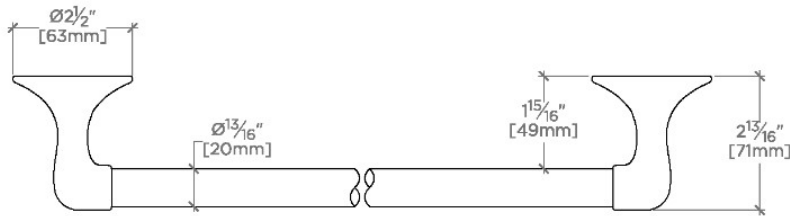

## RIVERUN

RRTB24

Riverun 24" Single Towel Bar

TOP VIEW

SCALE: 3"=1'-0"

FRONT VIEW

SCALE: 3"=1'-0"

SIDE VIEW