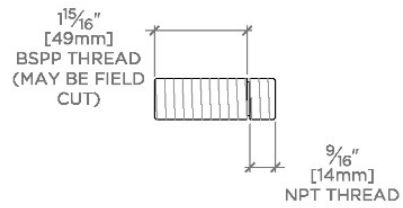

RRTS01

Riverun Wall Mounted Tub Spout

TOP VIEW SCALE: 3"=1'-0"

ADAPTER INCLUDED - INTERNATIONAL USE ONLY

FRONT VIEW SCALE: 3"=1'-0"

SIDE VIEW SCALE: 3"=1'-0"