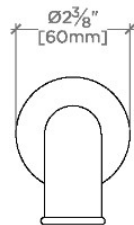

RRTS01

Riverun Wall Mounted Tub Spout

TOP VIEW SCALE: 3"=1'-0"

ADAPTER INCLUDED - INTERNATIONAL USE ONLY

FRONT VIEW SCALE: 3"=1'-0"

SIDE VIEW SCALE: 3"=1'-0"