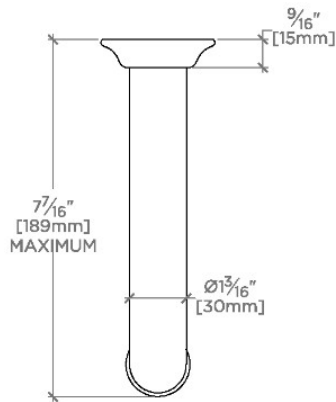

RRTS01

Riverun Wall Mounted Tub Spout

TOP VIEW SCALE: 3"=1'-0"

ADAPTER INCLUDED - INTERNATIONAL USE ONLY

FRONT VIEW SCALE: 3"=1'-0"

SIDE VIEW SCALE: 3"=1'-0"