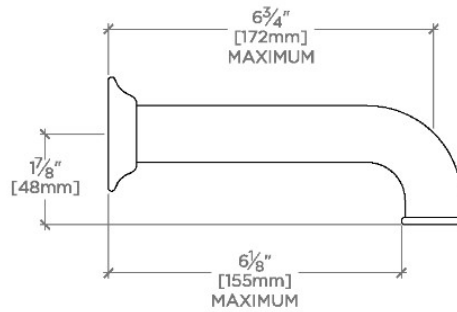

RRTS01

Riverun Wall Mounted Tub Spout

TOP VIEW SCALE: 3"=1'-0"

ADAPTER INCLUDED - INTERNATIONAL USE ONLY

FRONT VIEW SCALE: 3"=1'-0"

SIDE VIEW SCALE: 3"=1'-0"