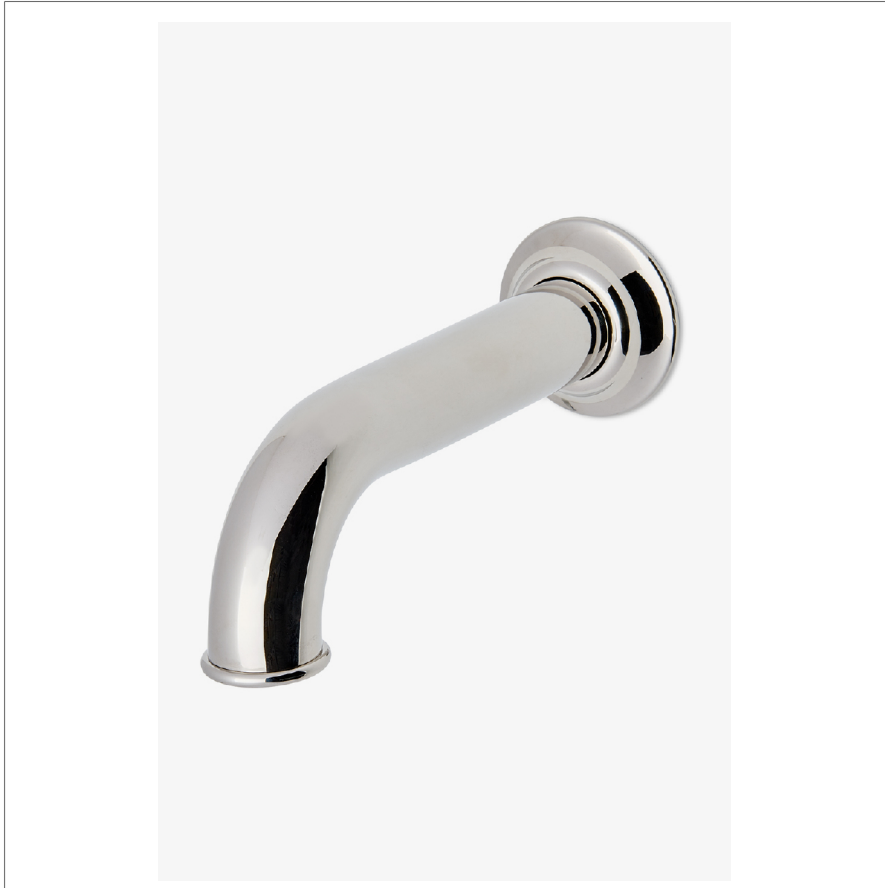

RIVERUN

RRTS01

Riverun Wall Mounted Tub Spout

SHOWN IN RIVERUN WALL MOUNTED TUB SPOUT | RRTS01

TECHNICAL DETAILS

INSPIRATION

This new American classic was designed with simplicity in mind. Featuring streamlined forms and honest details, it's the epitome of quiet elegance.

CODES & STANDARDS

PRODUCT FEATURES

Wall Mounted

Stocked in Nickel and Brass

Unrestricted flow

CERTIFICATIONS

PRODUCT (NOTES)

RIVERUN

RRTS01

Riverun Wall Mounted Tub Spout

TOP VIEW SCALE: 3"=1'-0"

ADAPTER INCLUDED - INTERNATIONAL USE ONLY

FRONT VIEW SCALE: 3"=1'-0"

SIDE VIEW SCALE: 3"=1'-0"