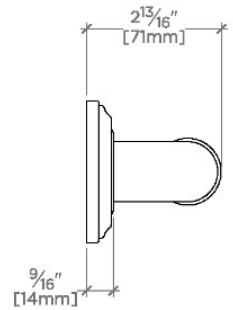

ESSENTIALS

EGB130

Essentials Classic 30" Grab Bar

SHOWN IN ESSENTIALS CLASSIC 30" GRAB BAR | EGB130

TECHNICAL DETAILS

INSPIRATION

CODES & STANDARDS

Products comply with ASTM F446- Standard Consumer Safety Specification for Grab Bars and Accessories Installed in the Bathing Area.

WATERWORKS

ESSENTIALS

EGB130

Essentials Classic 30" Grab Bar

STYLE NO.	DESCRIPTION	LENGTH
EGB130	Essentials Classic 30" Grab Bar	30" [762mm]
EGB136	Essentials Classic 36" Grab Bar	36" [914mm]
EGB142	Essentials Classic 42" Grab Bar	42" [1067mm]
EGB148	Essentials Classic 48" Grab Bar	48" [1219mm]
EGB160	Essentials Classic 60" Grab Bar	60" [1524mm]

TOP VIEW

SCALE: 3"=1'-0"

FRONT VIEW

SCALE: 3"=1'-0"

SIDE VIEW

SCALE: 3"=1'-0"