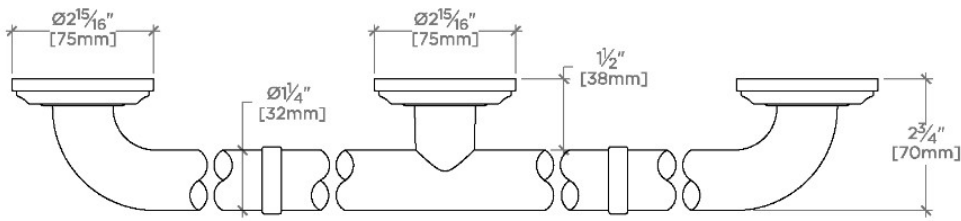

ESSENTIALS

EGB130

Essentials Classic 30" Grab Bar

SHOWN IN ESSENTIALS CLASSIC 30" GRAB BAR | EGB130

TECHNICAL DETAILS

INSPIRATION

CODES & STANDARDS

Products comply with ASTM F446- Standard Consumer Safety Specification for Grab Bars and Accessories Installed in the Bathing Area.

PRODUCT FEATURES

Solid Brass

ADA Compliant

Can withstand 250lbs hold force

Classic Style

Center mounting post and escutcheon

CERTIFICATIONS

PRODUCT (NOTES)

WATERWORKS

ESSENTIALS

EGB130

Essentials Classic 30" Grab Bar

STYLE NO.	DESCRIPTION	LENGTH
EGB130	Essentials Classic 30" Grab Bar	30" [762mm]
EGB136	Essentials Classic 36" Grab Bar	36" [914mm]
EGB142	Essentials Classic 42" Grab Bar	42" [1067mm]
EGB148	Essentials Classic 48" Grab Bar	48" [1219mm]
EGB160	Essentials Classic 60" Grab Bar	60" [1524mm]

TOP VIEW

SCALE: 3"=1'-0"

FRONT VIEW

SCALE: 3"=1'-0"

SIDE VIEW

SCALE: 3"=1'-0"