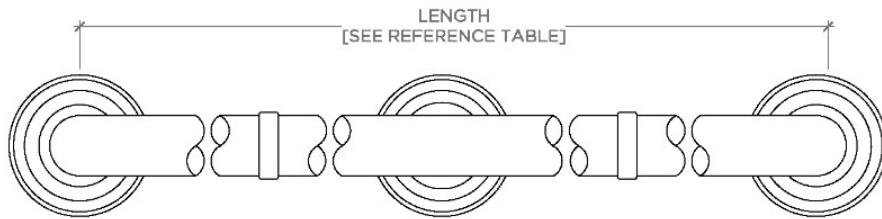

ESSENTIALS

EGB130

Essentials Classic 30" Grab Bar

SHOWN IN ESSENTIALS CLASSIC 30" GRAB BAR | EGB130

TECHNICAL DETAILS

INSPIRATION

CODES & STANDARDS

Products comply with ASTM F446- Standard Consumer Safety Specification for Grab Bars and Accessories Installed in the Bathing Area.

WATERWORKS

ESSENTIALS

EGB130

Essentials Classic 30" Grab Bar

STYLE NO.	DESCRIPTION	LENGTH
EGB130	Essentials Classic 30" Grab Bar	30" [762mm]
EGB136	Essentials Classic 36" Grab Bar	36" [914mm]
EGB142	Essentials Classic 42" Grab Bar	42" [1067mm]
EGB148	Essentials Classic 48" Grab Bar	48" [1219mm]
EGB160	Essentials Classic 60" Grab Bar	60" [1524mm]

TOP VIEW

SCALE: 3"=1'-0"

FRONT VIEW

SCALE: 3"=1'-0"

SIDE VIEW

SCALE: 3"=1'-0"