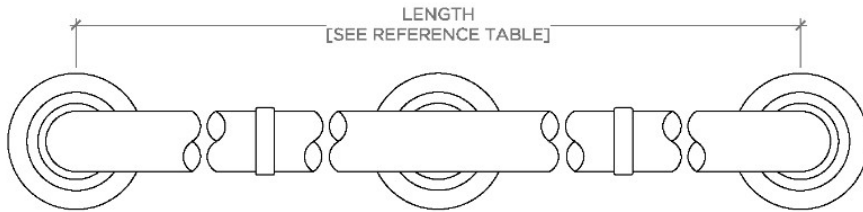

ESSENTIALS

EGB360

Essentials Transitional 60" Grab Bar

SHOWN IN ESSENTIALS TRANSITIONAL 60" GRAB BAR | EGB360

TECHNICAL DETAILS

INSPIRATION

CODES & STANDARDS

Products comply with ASTM F446- Standard Consumer Safety Specification for Grab Bars and Accessories Installed in the Bathing Area.

PRODUCT FEATURES

Solid Brass

ADA Compliant

Can withstand 250lbs hold force

Transitional Style

Center mounting post and escutcheon

CERTIFICATIONS

PRODUCT (NOTES)

WATERWORKS

ESSENTIALS

EGB360

Essentials Transitional 60" Grab Bar

STYLE NO.	DESCRIPTION	LENGTH
EGB330	Essentials Transitional 30" Grab Bar	30" [762mm]
EGB336	Essentials Transitional 36" Grab Bar	36" [914mm]
EGB342	Essentials Transitional 42" Grab Bar	42" [1067mm]
EGB348	Essentials Transitional 48" Grab Bar	48" [1219mm]
EGB360	Essentials Transitional 60" Grab Bar	60" [1524mm]

TOP VIEW

SCALE: 3"=1'-0"

FRONT VIEW

SCALE: 3"=1'-0"

SIDE VIEW

SCALE: 3"=1'-0"