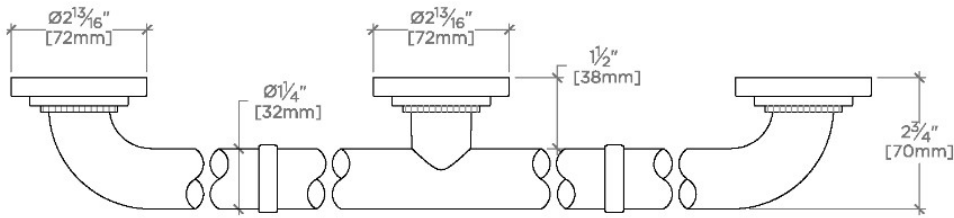

ESSENTIALS

EGB360

Essentials Transitional 60" Grab Bar

SHOWN IN ESSENTIALS TRANSITIONAL 60" GRAB BAR | EGB360

TECHNICAL DETAILS

INSPIRATION

CODES & STANDARDS

Products comply with ASTM F446- Standard Consumer Safety Specification for Grab Bars and Accessories Installed in the Bathing Area.

PRODUCT FEATURES

Solid Brass

ADA Compliant

Can withstand 250lbs hold force

Transitional Style

Center mounting post and escutcheon

CERTIFICATIONS

PRODUCT (NOTES)

WATERWORKS

ESSENTIALS

EGB360

Essentials Transitional 60" Grab Bar

STYLE NO.	DESCRIPTION	LENGTH
EGB330	Essentials Transitional 30" Grab Bar	30" [762mm]
EGB336	Essentials Transitional 36" Grab Bar	36" [914mm]
EGB342	Essentials Transitional 42" Grab Bar	42" [1067mm]
EGB348	Essentials Transitional 48" Grab Bar	48" [1219mm]
EGB360	Essentials Transitional 60" Grab Bar	60" [1524mm]

TOP VIEW

SCALE: 3"=1'-0"

FRONT VIEW

SCALE: 3"=1'-0"

SIDE VIEW

SCALE: 3"=1'-0"