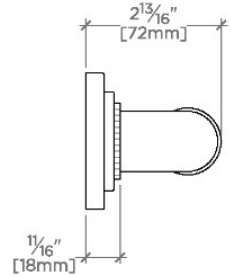

ESSENTIALS

EGB360

Essentials Transitional 60" Grab Bar

SHOWN IN ESSENTIALS TRANSITIONAL 60" GRAB BAR | EGB360

TECHNICAL DETAILS

INSPIRATION

CODES & STANDARDS

Products comply with ASTM F446- Standard Consumer Safety Specification for Grab Bars and Accessories Installed in the Bathing Area.

WATERWORKS

ESSENTIALS

EGB360

Essentials Transitional 60" Grab Bar

STYLE NO.	DESCRIPTION	LENGTH
EGB330	Essentials Transitional 30" Grab Bar	30" [762mm]
EGB336	Essentials Transitional 36" Grab Bar	36" [914mm]
EGB342	Essentials Transitional 42" Grab Bar	42" [1067mm]
EGB348	Essentials Transitional 48" Grab Bar	48" [1219mm]
EGB360	Essentials Transitional 60" Grab Bar	60" [1524mm]

TOP VIEW

SCALE: 3"=1'-0"

FRONT VIEW

SCALE: 3"=1'-0"

SIDE VIEW

SCALE: 3"=1'-0"