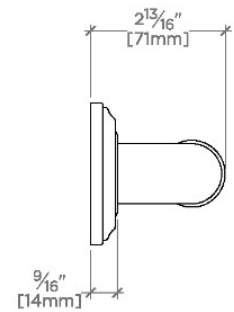

## ESSENTIALS

EGB136

Essentials Classic 36" Grab Bar

STYLE NO.	DESCRIPTION	LENGTH
EGB130	Essentials Classic 30" Grab Bar	30" [762mm]
EGB136	Essentials Classic 36" Grab Bar	36" [914mm]
EGB142	Essentials Classic 42" Grab Bar	42" [1067mm]
EGB148	Essentials Classic 48" Grab Bar	48" [1219mm]
EGB160	Essentials Classic 60" Grab Bar	60" [1524mm]

TOP VIEW

SCALE: 3"=1'-0"

FRONT VIEW

SCALE: 3"=1'-0"

SIDE VIEW

SCALE: 3"=1'-0"