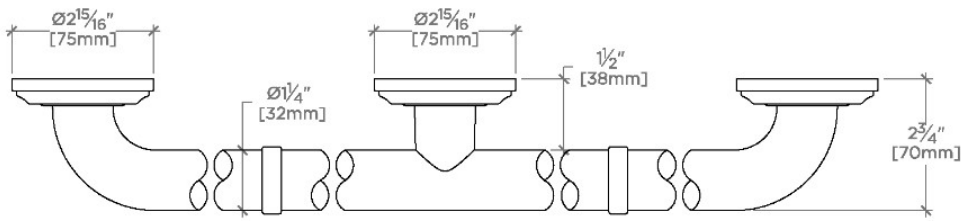

## ESSENTIALS

EGB136

Essentials Classic 36" Grab Bar

STYLE NO.	DESCRIPTION	LENGTH
EGB130	Essentials Classic 30" Grab Bar	30" [762mm]
EGB136	Essentials Classic 36" Grab Bar	36" [914mm]
EGB142	Essentials Classic 42" Grab Bar	42" [1067mm]
EGB148	Essentials Classic 48" Grab Bar	48" [1219mm]
EGB160	Essentials Classic 60" Grab Bar	60" [1524mm]