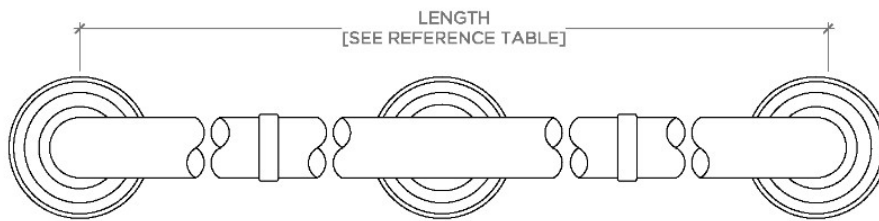

## ESSENTIALS

EGB136

Essentials Classic 36" Grab Bar

STYLE NO.	DESCRIPTION	LENGTH
EGB130	Essentials Classic 30" Grab Bar	30" [762mm]
EGB136	Essentials Classic 36" Grab Bar	36" [914mm]
EGB142	Essentials Classic 42" Grab Bar	42" [1067mm]
EGB148	Essentials Classic 48" Grab Bar	48" [1219mm]
EGB160	Essentials Classic 60" Grab Bar	60" [1524mm]

TOP VIEW

SCALE: 3"=1'-0"

FRONT VIEW

SCALE: 3"=1'-0"

SIDE VIEW

SCALE: 3"=1'-0"