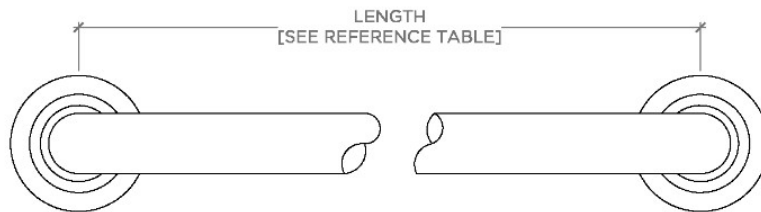

ESSENTIALS

EGB312

Essentials Transitional 12" Grab Bar

SHOWN IN ESSENTIALS TRANSITIONAL 12" GRAB BAR | EGB312

TECHNICAL DETAILS

INSPIRATION

CODES & STANDARDS

Products comply with ASTM F446- Standard Consumer Safety Specification for Grab Bars and Accessories Installed in the Bathing Area.

PRODUCT FEATURES

Solid Brass

ADA Compliant

Can withstand 250lbs hold force

Transitional Style

Center mounting post and escutcheon

CERTIFICATIONS

PRODUCT (NOTES)

ESSENTIALS

EGB312

Essentials Transitional 12" Grab Bar

STYLE NO.	DESCRIPTION	LENGTH
EGB312	Essentials Transitional 12" Grab Bar	12" [305mm]
EGB318	Essentials Transitional 18" Grab Bar	18" [457mm]
EGB324	Essentials Transitional 24" Grab Bar	24" [610mm]

TOP VIEW

SCALE: 3"=1'-0"

FRONT VIEW

SCALE: 3"=1'-0"

SIDE VIEW

SCALE: 3"=1'-0"