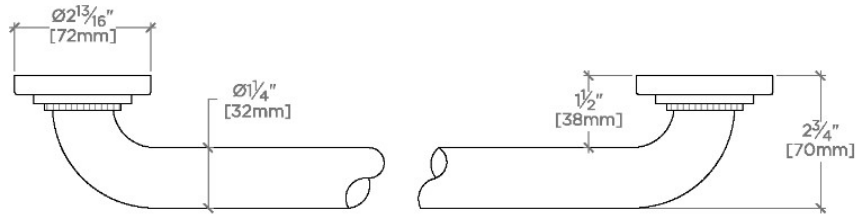

ESSENTIALS

EGB312

Essentials Transitional 12" Grab Bar

SHOWN IN ESSENTIALS TRANSITIONAL 12" GRAB BAR | EGB312

TECHNICAL DETAILS

INSPIRATION

CODES & STANDARDS

Products comply with ASTM F446- Standard Consumer Safety Specification for Grab Bars and Accessories Installed in the Bathing Area.

PRODUCT FEATURES

Solid Brass

ADA Compliant

Can withstand 250lbs hold force

Transitional Style

Center mounting post and escutcheon

CERTIFICATIONS

PRODUCT (NOTES)

ESSENTIALS

EGB312

Essentials Transitional 12" Grab Bar

STYLE NO.	DESCRIPTION	LENGTH
EGB312	Essentials Transitional 12" Grab Bar	12" [305mm]
EGB318	Essentials Transitional 18" Grab Bar	18" [457mm]
EGB324	Essentials Transitional 24" Grab Bar	24" [610mm]

TOP VIEW

SCALE: 3"=1'-0"

FRONT VIEW

SCALE: 3"=1'-0"

SIDE VIEW

SCALE: 3"=1'-0"