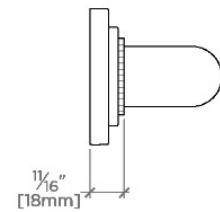

ESSENTIALS

EGB312

Essentials Transitional 12" Grab Bar

SHOWN IN ESSENTIALS TRANSITIONAL 12" GRAB BAR | EGB312

TECHNICAL DETAILS

INSPIRATION

CODES & STANDARDS

Products comply with ASTM F446- Standard Consumer Safety Specification for Grab Bars and Accessories Installed in the Bathing Area.

ESSENTIALS

EGB312

Essentials Transitional 12" Grab Bar

STYLE NO.	DESCRIPTION	LENGTH
EGB312	Essentials Transitional 12" Grab Bar	12" [305mm]
EGB318	Essentials Transitional 18" Grab Bar	18" [457mm]
EGB324	Essentials Transitional 24" Grab Bar	24" [610mm]

TOP VIEW

SCALE: 3"=1'-0"

FRONT VIEW

SCALE: 3"=1'-0"

SIDE VIEW

SCALE: 3"=1'-0"