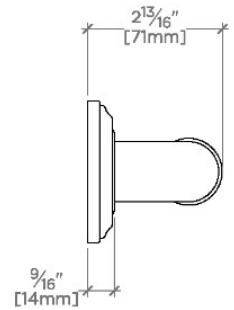

ESSENTIALS

EGB142

Essentials Classic 42" Grab Bar

SHOWN IN ESSENTIALS CLASSIC 42" GRAB BAR | EGB142

TECHNICAL DETAILS

INSPIRATION

CODES & STANDARDS

Products comply with ASTM F446- Standard Consumer Safety Specification for Grab Bars and Accessories Installed in the Bathing Area.

STYLE NO.	DESCRIPTION	LENGTH
EGB130	Essentials Classic 30" Grab Bar	30" [762mm]
EGB136	Essentials Classic 36" Grab Bar	36" [914mm]
EGB142	Essentials Classic 42" Grab Bar	42" [1067mm]
EGB148	Essentials Classic 48" Grab Bar	48" [1219mm]
EGB160	Essentials Classic 60" Grab Bar	60" [1524mm]

TOP VIEW

SCALE: 3"=1'-0"

FRONT VIEW

SCALE: 3"=1'-0"

SIDE VIEW

SCALE: 3"=1'-0"