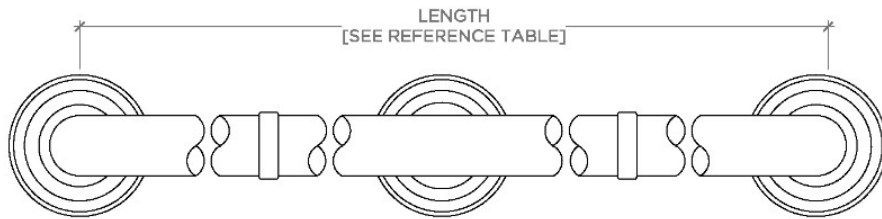

ESSENTIALS

EGB142

Essentials Classic 42" Grab Bar

SHOWN IN ESSENTIALS CLASSIC 42" GRAB BAR | EGB142

TECHNICAL DETAILS

INSPIRATION

CODES & STANDARDS

Products comply with ASTM F446- Standard Consumer Safety Specification for Grab Bars and Accessories Installed in the Bathing Area.

PRODUCT FEATURES

- Solid Brass
- ADA Compliant
- Can withstand 250lbs hold force
- Classic Style
- Center mounting post and escutcheon

CERTIFICATIONS

PRODUCT (NOTES)

WATERWORKS

ESSENTIALS

EGB142

Essentials Classic 42" Grab Bar

STYLE NO.	DESCRIPTION	LENGTH
EGB130	Essentials Classic 30" Grab Bar	30" [762mm]
EGB136	Essentials Classic 36" Grab Bar	36" [914mm]
EGB142	Essentials Classic 42" Grab Bar	42" [1067mm]
EGB148	Essentials Classic 48" Grab Bar	48" [1219mm]
EGB160	Essentials Classic 60" Grab Bar	60" [1524mm]

TOP VIEW

SCALE: 3"=1'-0"

FRONT VIEW

SCALE: 3"=1'-0"

SIDE VIEW

SCALE: 3"=1'-0"