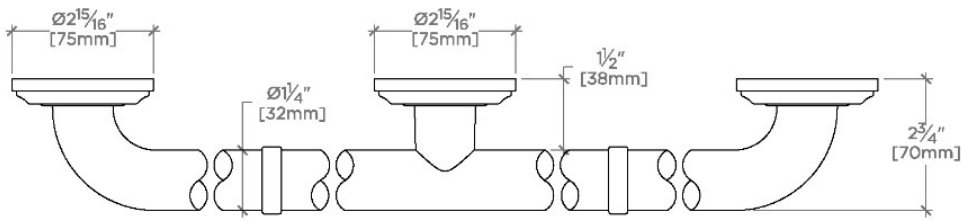

ESSENTIALS

EGB142

Essentials Classic 42" Grab Bar

SHOWN IN ESSENTIALS CLASSIC 42" GRAB BAR | EGB142

TECHNICAL DETAILS

INSPIRATION

CODES & STANDARDS

Products comply with ASTM F446- Standard Consumer Safety Specification for Grab Bars and Accessories Installed in the Bathing Area.

PRODUCT FEATURES

- Solid Brass
- ADA Compliant
- Can withstand 250lbs hold force
- Classic Style
- Center mounting post and escutcheon

CERTIFICATIONS

PRODUCT (NOTES)

WATERWORKS

ESSENTIALS

EGB142

Essentials Classic 42" Grab Bar

STYLE NO.	DESCRIPTION	LENGTH
EGB130	Essentials Classic 30" Grab Bar	30" [762mm]
EGB136	Essentials Classic 36" Grab Bar	36" [914mm]
EGB142	Essentials Classic 42" Grab Bar	42" [1067mm]
EGB148	Essentials Classic 48" Grab Bar	48" [1219mm]
EGB160	Essentials Classic 60" Grab Bar	60" [1524mm]

TOP VIEW

SCALE: 3"=1'-0"

FRONT VIEW

SCALE: 3"=1'-0"

SIDE VIEW

SCALE: 3"=1'-0"