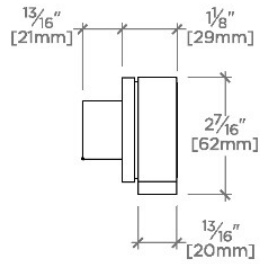

CERTIFICATIONS

PRODUCT (NOTES)

Bond Solo Series Volume Control with Knob Handle

TOP VIEW SCALE: 3"=1'-0"

FRONT VIEW SCALE: 3"=1'-0"

SIDE VIEW SCALE: 3"=1'-0"