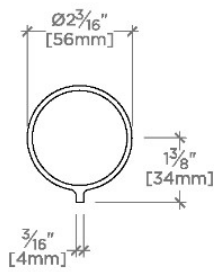

BOND

BVC130

Bond Solo Series Volume Control with Knob Handle

SHOWN IN BOND SOLO SERIES VOLUME CONTROL WITH KNOB HANDLE | BVC130

TECHNICAL DETAILS

ADA Compliance: Yes
Fittings Hole Diameter: 1 3/8"
Handle Turn Angle: Quarter Turn
Integrated Diverter: N
Number Of Holes: One Hole
Primary Material: Brass

Knob Handle

Used to control water flow to a single waterway outlet such as a showerhead, handshower, or tub spout

Features Plateable Knob Handle

Stocked in Chrome, Nickel, Brass and Dark Nickel

Requires rough valve, sold separately: GUV18/ GUV19 or GUV16 /GUV17

CERTIFICATIONS

PRODUCT (NOTES)

Bond Solo Series Volume Control with Knob Handle

TOP VIEW SCALE: 3"=1'-0"

FRONT VIEW SCALE: 3"=1'-0"

SIDE VIEW SCALE: 3"=1'-0"