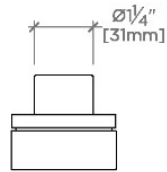

Knob Handle

Used to control water flow to a single waterway outlet such as a showerhead, handshower, or tub spout

Features Plateable Knob Handle

Stocked in Chrome, Nickel, Brass and Dark Nickel

Requires rough valve, sold separately: GUV18/ GUV19 or GUV16 /GUV17

CERTIFICATIONS

PRODUCT (NOTES)

Bond Solo Series Volume Control with Knob Handle

TOP VIEW SCALE: 3"=1'-0"

FRONT VIEW SCALE: 3"=1'-0"

SIDE VIEW SCALE: 3"=1'-0"