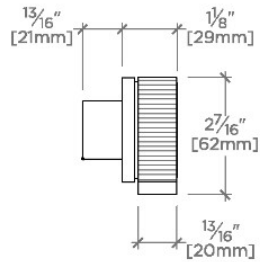

BOND

BVC14D

Bond Union Series Volume Control with Enamel Guilloche Lines Knob Handle

SHOWN IN BOND UNION SERIES VOLUME CONTROL WITH ENAMEL GUILLOCHE LINES KNOB HANDLE | BVC14D

TECHNICAL DETAILS

ADA Compliance: Yes
Fittings Hole Diameter: 1 3/8"
Handle Turn Angle: Quarter Turn
Number Of Holes: One Hole
Primary Material: Brass

Knob Handle

Used to control water flow to a single waterway outlet such as a showerhead, handshower, or tub spout

Features Guilloche Lines combined with Enamel Knob Handle

Stocked in Nickel and Brass

Requires rough valve, sold separately: GUV18/ GUV19 or GUV16 /GUV17

CERTIFICATIONS

PRODUCT (NOTES)

BOND

BVC14D

Bond Union Series Volume Control with Enamel Guilloche Lines Knob Handle

TOP VIEW SCALE: 3"=1'-0"

FRONT VIEW SCALE: 3"=1'-0"

SIDE VIEW SCALE: 3"=1'-0"