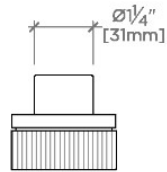

Knob Handle

Used to control water flow to a single waterway outlet such as a showerhead, handshower, or tub spout

Features Guilloche Lines combined with Enamel Knob Handle

Stocked in Nickel and Brass

Requires rough valve, sold separately: GUV18/ GUV19 or GUV16 /GUV17

CERTIFICATIONS

PRODUCT (NOTES)

BOND

BVC14D

Bond Union Series Volume Control with Enamel Guilloche Lines Knob Handle

TOP VIEW SCALE: 3"=1'-0"

FRONT VIEW SCALE: 3"=1'-0"

SIDE VIEW SCALE: 3"=1'-0"