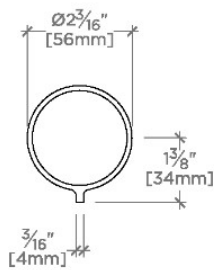

BOND

BVC14D

Bond Union Series Volume Control with Enamel Guilloche Lines Knob Handle

SHOWN IN BOND UNION SERIES VOLUME CONTROL WITH ENAMEL GUILLOCHE LINES KNOB HANDLE | BVC14D

TECHNICAL DETAILS

ADA Compliance: Yes
Fittings Hole Diameter: 1 3/8"
Handle Turn Angle: Quarter Turn
Number Of Holes: One Hole
Primary Material: Brass

Knob Handle

Used to control water flow to a single waterway outlet such as a showerhead, handshower, or tub spout

Features Guilloche Lines combined with Enamel Knob Handle

Stocked in Nickel and Brass

Requires rough valve, sold separately: GUV18/ GUV19 or GUV16 /GUV17

CERTIFICATIONS

PRODUCT (NOTES)

BOND

BVC14D

Bond Union Series Volume Control with Enamel Guilloche Lines Knob Handle

TOP VIEW SCALE: 3"=1'-0"

FRONT VIEW SCALE: 3"=1'-0"

SIDE VIEW SCALE: 3"=1'-0"