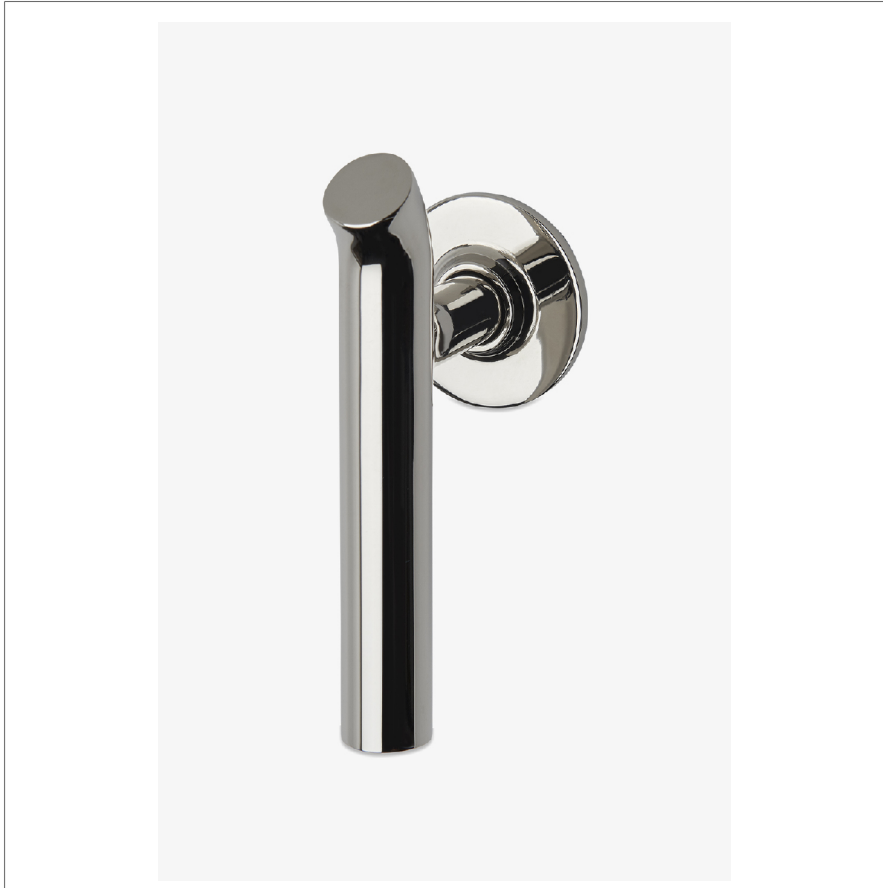

BOND

BVC110

Bond Solo Series Volume Control with Lever Handle

SHOWN IN BOND SOLO SERIES VOLUME CONTROL WITH LEVER HANDLE | BVC110

TECHNICAL DETAILS

ADA Compliance: Yes
Fittings Hole Diameter: 1 3/8"
Handle Turn Angle: Quarter Turn
Integrated Diverter: N
Number Of Holes: One Hole
Primary Material: Brass

INSPIRATION

Modern designs infused with rare soul and artistry. Explore our wide range of Bond bath and kitchen elements, from fittings to fixtures to hardware.

CODES & STANDARDS

State of MA

PRODUCT FEATURES

Lever Handle

Used to control water flow to a single waterway outlet such as a showerhead, handshower, or tub spout

Features Uprturned Lever Handle

Stocked in Chrome, Nickel, Brass and Dark Nickel

Requires rough valve, sold separately: GUV18/ GUV19 or GUV16 /GUV17

CERTIFICATIONS

PRODUCT (NOTES)

Bond Solo Series Volume Control with Lever Handle

TOP VIEW SCALE: 3"=1'-0"

FRONT VIEW SCALE: 3"=1'-0"

SIDE VIEW SCALE: 3"=1'-0"