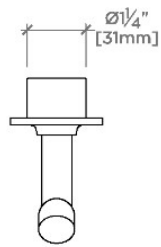

BOND

BVC110

Bond Solo Series Volume Control with Lever Handle

SHOWN IN BOND SOLO SERIES VOLUME CONTROL WITH LEVER HANDLE | BVC110

TECHNICAL DETAILS

ADA Compliance: Yes
Fittings Hole Diameter: 1 3/8"
Handle Turn Angle: Quarter Turn
Integrated Diverter: N
Number Of Holes: One Hole
Primary Material: Brass

Lever Handle

Used to control water flow to a single waterway outlet such as a showerhead, handshower, or tub spout

Features Uprturned Lever Handle

Stocked in Chrome, Nickel, Brass and Dark Nickel

Requires rough valve, sold separately: GUV18/ GUV19 or GUV16 /GUV17

CERTIFICATIONS

PRODUCT (NOTES)

Bond Solo Series Volume Control with Lever Handle

TOP VIEW SCALE: 3"=1'-0"

FRONT VIEW SCALE: 3"=1'-0"

SIDE VIEW SCALE: 3"=1'-0"