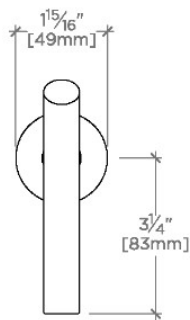

BOND

BVC110

Bond Solo Series Volume Control with Lever Handle

SHOWN IN BOND SOLO SERIES VOLUME CONTROL WITH LEVER HANDLE | BVC110

TECHNICAL DETAILS

ADA Compliance: Yes
Fittings Hole Diameter: 1 3/8"
Handle Turn Angle: Quarter Turn
Integrated Diverter: N
Number Of Holes: One Hole
Primary Material: Brass

Lever Handle

Used to control water flow to a single waterway outlet such as a showerhead, handshower, or tub spout

Features Uprturned Lever Handle

Stocked in Chrome, Nickel, Brass and Dark Nickel

Requires rough valve, sold separately: GUV18/ GUV19 or GUV16 /GUV17

CERTIFICATIONS

PRODUCT (NOTES)

Bond Solo Series Volume Control with Lever Handle

TOP VIEW SCALE: 3"=1'-0"

FRONT VIEW SCALE: 3"=1'-0"

SIDE VIEW SCALE: 3"=1'-0"