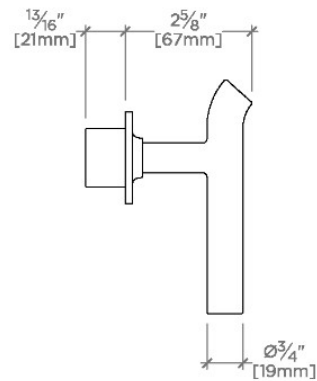

BOND

BVC110

Bond Solo Series Volume Control with Lever Handle

SHOWN IN BOND SOLO SERIES VOLUME CONTROL WITH LEVER HANDLE | BVC110

TECHNICAL DETAILS

ADA Compliance: Yes
Fittings Hole Diameter: 1 3/8"
Handle Turn Angle: Quarter Turn
Integrated Diverter: N
Number Of Holes: One Hole
Primary Material: Brass

Lever Handle

Used to control water flow to a single waterway outlet such as a showerhead, handshower, or tub spout

Features Uprturned Lever Handle

Stocked in Chrome, Nickel, Brass and Dark Nickel

Requires rough valve, sold separately: GUV18/ GUV19 or GUV16 /GUV17

CERTIFICATIONS

PRODUCT (NOTES)

Bond Solo Series Volume Control with Lever Handle

TOP VIEW SCALE: 3"=1'-0"

FRONT VIEW SCALE: 3"=1'-0"

SIDE VIEW SCALE: 3"=1'-0"