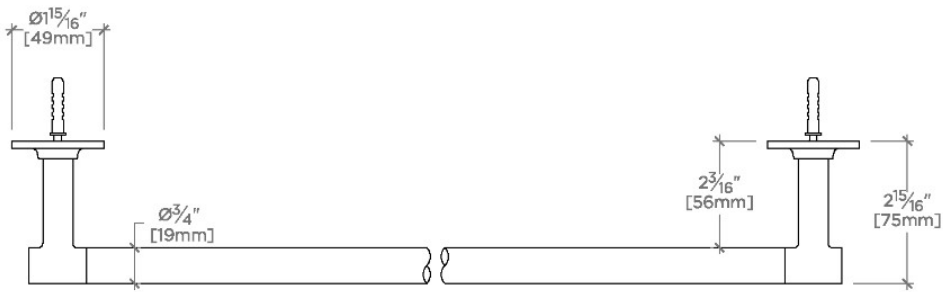

BOND

BTB024

Bond 24" Towel Bar

SHOWN IN BOND 24" TOWEL BAR | BTB024

TECHNICAL DETAILS

Primary Material: Brass

INSPIRATION

Modern designs infused with rare soul and artistry. Explore our wide range of Bond bath and kitchen elements, from fittings to fixtures to hardware.

CODES & STANDARDS

PRODUCT FEATURES

All mounting hardware included

Solid brass construction

Stocked in Chrome, Nickel, Brass and Dark Nickel

Bar cannot be field cut

CERTIFICATIONS

PRODUCT (NOTES)

BOND

BTB024

Bond 24" Towel Bar

TOP VIEW

SCALE: 3"=1'-0"

FRONT VIEW

SCALE: 3"=1'-0"

SIDE VIEW

SCALE: 3"=1'-0"