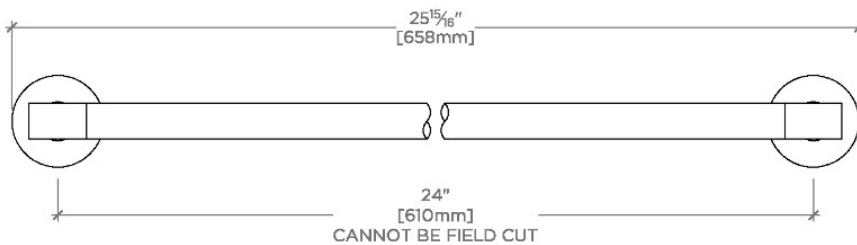

BOND

BTB024

Bond 24" Towel Bar

SHOWN IN BOND 24" TOWEL BAR | BTB024

TECHNICAL DETAILS

Primary Material: Brass

INSPIRATION

Modern designs infused with rare soul and artistry. Explore our wide range of Bond bath and kitchen elements, from fittings to fixtures to hardware.

BOND

BTB024

Bond 24" Towel Bar

TOP VIEW

SCALE: 3"=1'-0"

FRONT VIEW

SCALE: 3"=1'-0"

SIDE VIEW

SCALE: 3"=1'-0"