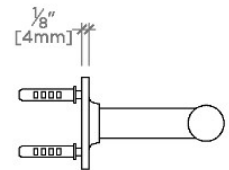

BOND

BTB024

Bond 24" Towel Bar

SHOWN IN BOND 24" TOWEL BAR | BTB024

TECHNICAL DETAILS

Primary Material: Brass

INSPIRATION

Modern designs infused with rare soul and artistry. Explore our wide range of Bond bath and kitchen elements, from fittings to fixtures to hardware.

BOND

BTB024

Bond 24" Towel Bar

TOP VIEW

SCALE: 3"=1'-0"

FRONT VIEW

SCALE: 3"=1'-0"

SIDE VIEW

SCALE: 3"=1'-0"