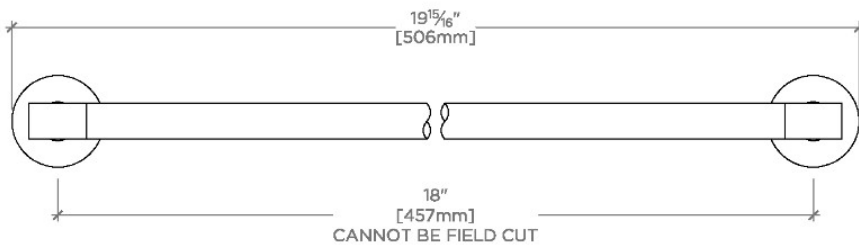

BOND

BTB018

Bond 18" Towel Bar

SHOWN IN BOND 18" TOWEL BAR | BTB018

TECHNICAL DETAILS

Primary Material: Brass

INSPIRATION

Modern designs infused with rare soul and artistry. Explore our wide range of Bond bath and kitchen elements, from fittings to fixtures to hardware.

BOND

BTB018

Bond 18" Towel Bar

TOP VIEW

SCALE: 3"=1'-0"

FRONT VIEW

SCALE: 3"=1'-0"

SIDE VIEW

SCALE: 3"=1'-0"