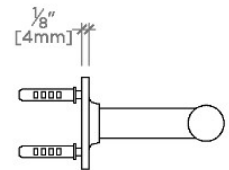

BOND

BTB018

Bond 18" Towel Bar

SHOWN IN BOND 18" TOWEL BAR | BTB018

TECHNICAL DETAILS

Primary Material: Brass

INSPIRATION

Modern designs infused with rare soul and artistry. Explore our wide range of Bond bath and kitchen elements, from fittings to fixtures to hardware.

BOND

BTB018

Bond 18" Towel Bar

TOP VIEW

SCALE: 3"=1'-0"

FRONT VIEW

SCALE: 3"=1'-0"

SIDE VIEW

SCALE: 3"=1'-0"