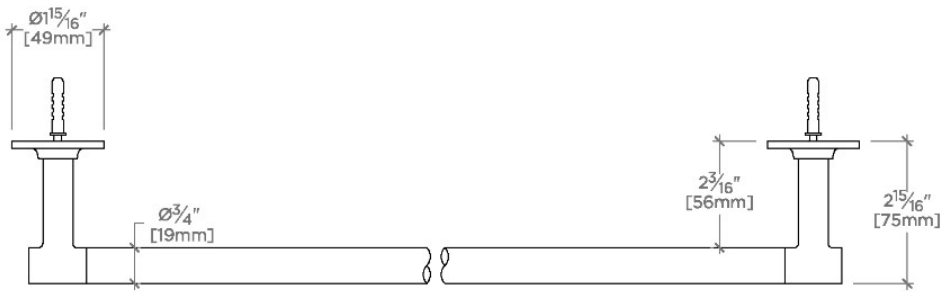

BOND

BTB018

Bond 18" Towel Bar

SHOWN IN BOND 18" TOWEL BAR | BTB018

TECHNICAL DETAILS

Primary Material: Brass

INSPIRATION

Modern designs infused with rare soul and artistry. Explore our wide range of Bond bath and kitchen elements, from fittings to fixtures to hardware.

CODES & STANDARDS

PRODUCT FEATURES

All mounting hardware included

Solid brass construction

Stocked in Chrome, Nickel, Brass and Dark Nickel

Bar cannot be field cut

CERTIFICATIONS

PRODUCT (NOTES)

BOND

BTB018

Bond 18" Towel Bar

TOP VIEW

SCALE: 3"=1'-0"

FRONT VIEW

SCALE: 3"=1'-0"

SIDE VIEW

SCALE: 3"=1'-0"