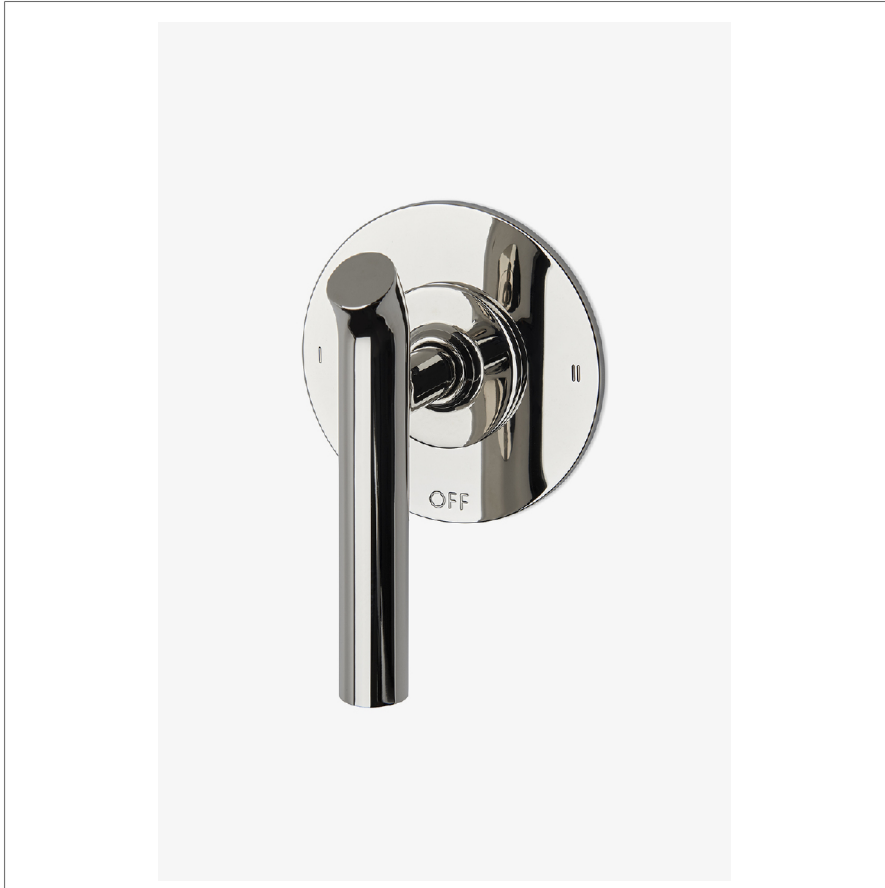

BOND

B2T110

Bond Solo Series Two Way Thermostatic Diverter Trim with Roman Numerals and Lever Handle

SHOWN IN BOND SOLO SERIES TWO WAY THERMOSTATIC DIVERTER TRIM WITH ROMAN NUMERALS AND LEVER HANDLE | B2T110

TECHNICAL DETAILS

ADA Compliance: Yes
Integrated Diverter: N
Number Of Holes: One Hole
Primary Material: Brass

INSPIRATION

Modern designs infused with rare soul and artistry. Explore our wide range of Bond bath and kitchen elements, from fittings to fixtures to hardware.

CODES & STANDARDS

State of MA

PRODUCT FEATURES

Lever Handle

For use with a Thermostatic shower system and two waterway outlets such as a handshower, shower head, and tub spout

Features Uprturned Lever Handles

Stocked in Chrome, Nickel, Brass and Dark Nickel

Requires rough valve, sold separately: GUDV2T.

CERTIFICATIONS

PRODUCT (NOTES)

BOND

B2T110

Bond Solo Series Two Way Thermostatic Diverter Trim with Roman Numerals and Lever Handle