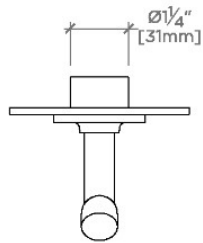

Stocked in Chrome, Nickel, Brass and Dark Nickel

Requires rough valve, sold separately: GUDV2T.

CERTIFICATIONS

PRODUCT (NOTES)

BOND

B2T110

Bond Solo Series Two Way Thermostatic Diverter Trim with Roman Numerals and Lever Handle

TOP VIEW SCALE: 3"=1'-0"

FRONT VIEW SCALE: 3"=1'-0"

SIDE VIEW SCALE: 3"=1'-0"