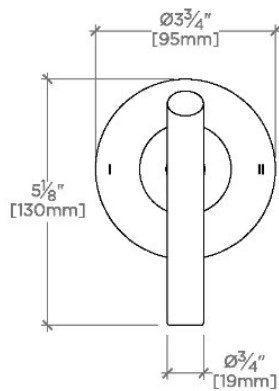

CODES & STANDARDS

State of MA

PRODUCT FEATURES

Lever Handle

For use with a Thermostatic shower system and two waterway outlets such as a handshower, shower head, and tub spout

Features Uprturned Lever Handles

Stocked in Chrome, Nickel, Brass and Dark Nickel

Requires rough valve, sold separately: GUDV2T.

CERTIFICATIONS

PRODUCT (NOTES)

BOND

B2T110

Bond Solo Series Two Way Thermostatic Diverter Trim with Roman Numerals and Lever Handle

TOP VIEW SCALE: 3"=1'-0"

FRONT VIEW SCALE: 3"=1'-0"

SIDE VIEW SCALE: 3"=1'-0"