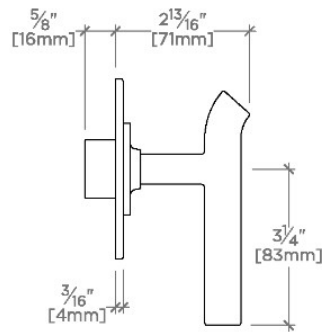

BOND

B2T110

Bond Solo Series Two Way Thermostatic Diverter Trim with Roman Numerals and Lever Handle

SHOWN IN BOND SOLO SERIES TWO WAY THERMOSTATIC DIVERTER TRIM WITH ROMAN NUMERALS AND LEVER HANDLE | B2T110

CODES & STANDARDS

State of MA

PRODUCT FEATURES

Lever Handle

For use with a Thermostatic shower system and two waterway outlets such as a handshower, shower head, and tub spout

Features Uprturned Lever Handles

Stocked in Chrome, Nickel, Brass and Dark Nickel

Requires rough valve, sold separately: GUDV2T.

CERTIFICATIONS

PRODUCT (NOTES)

BOND

B2T110

Bond Solo Series Two Way Thermostatic Diverter Trim with Roman Numerals and Lever Handle

TOP VIEW SCALE: 3"=1'-0"

FRONT VIEW SCALE: 3"=1'-0"

SIDE VIEW SCALE: 3"=1'-0"