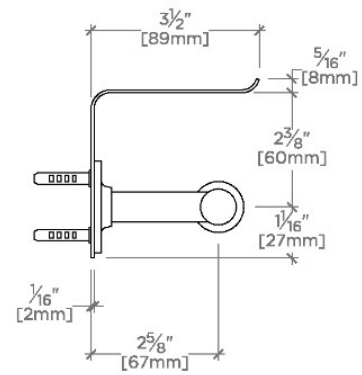

BOND

BPH006

Bond One Arm Paper Holder with Shelf

SHOWN IN BOND ONE ARM PAPER HOLDER WITH SHELF | BPH006

TECHNICAL DETAILS

Primary Material: Brass

INSPIRATION

Modern designs infused with rare soul and artistry. Explore our wide range of Bond bath and kitchen elements, from fittings to fixtures to hardware.

TOP VIEW

SCALE: 3"=1'-0"

ISO VIEW

SCALE: 3"=1'-0"

FRONT VIEW

SCALE: 3"=1'-0"

SIDE VIEW

SCALE: 3"=1'-0"