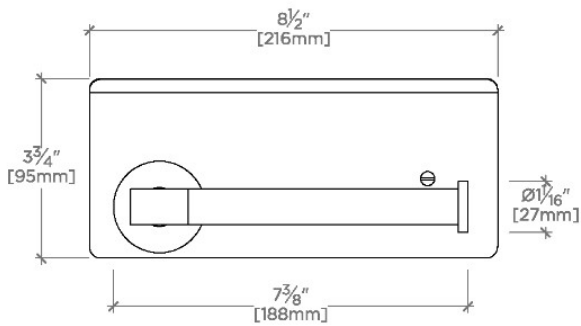

BOND

BPH006

Bond One Arm Paper Holder with Shelf

SHOWN IN BOND ONE ARM PAPER HOLDER WITH SHELF | BPH006

TECHNICAL DETAILS

Primary Material: Brass

INSPIRATION

Modern designs infused with rare soul and artistry. Explore our wide range of Bond bath and kitchen elements, from fittings to fixtures to hardware.

CODES & STANDARDS

PRODUCT FEATURES

All mounting hardware included

Solid brass construction

Stocked in Chrome, Nickel, Brass and Dark Nickel

CERTIFICATIONS

PRODUCT (NOTES)

Bond One Arm Paper Holder with Shelf

TOP VIEW

SCALE: 3"=1'-0"

ISO VIEW

SCALE: 3"=1'-0"

FRONT VIEW

SCALE: 3"=1'-0"

SIDE VIEW

SCALE: 3"=1'-0"