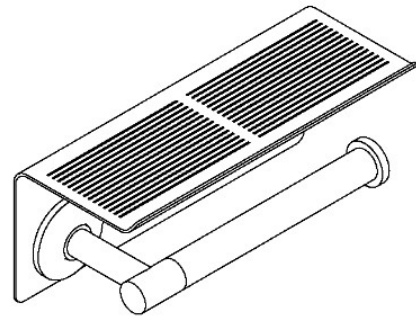

BOND

BPH006

Bond One Arm Paper Holder with Shelf

SHOWN IN BOND ONE ARM PAPER HOLDER WITH SHELF | BPH006

TECHNICAL DETAILS

Primary Material: Brass

INSPIRATION

Modern designs infused with rare soul and artistry. Explore our wide range of Bond bath and kitchen elements, from fittings to fixtures to hardware.

CODES & STANDARDS

PRODUCT FEATURES

All mounting hardware included

Solid brass construction

Stocked in Chrome, Nickel, Brass and Dark Nickel

CERTIFICATIONS

PRODUCT (NOTES)

Bond One Arm Paper Holder with Shelf

TOP VIEW

SCALE: 3"=1'-0"

ISO VIEW

SCALE: 3"=1'-0"

FRONT VIEW

SCALE: 3"=1'-0"

SIDE VIEW

SCALE: 3"=1'-0"