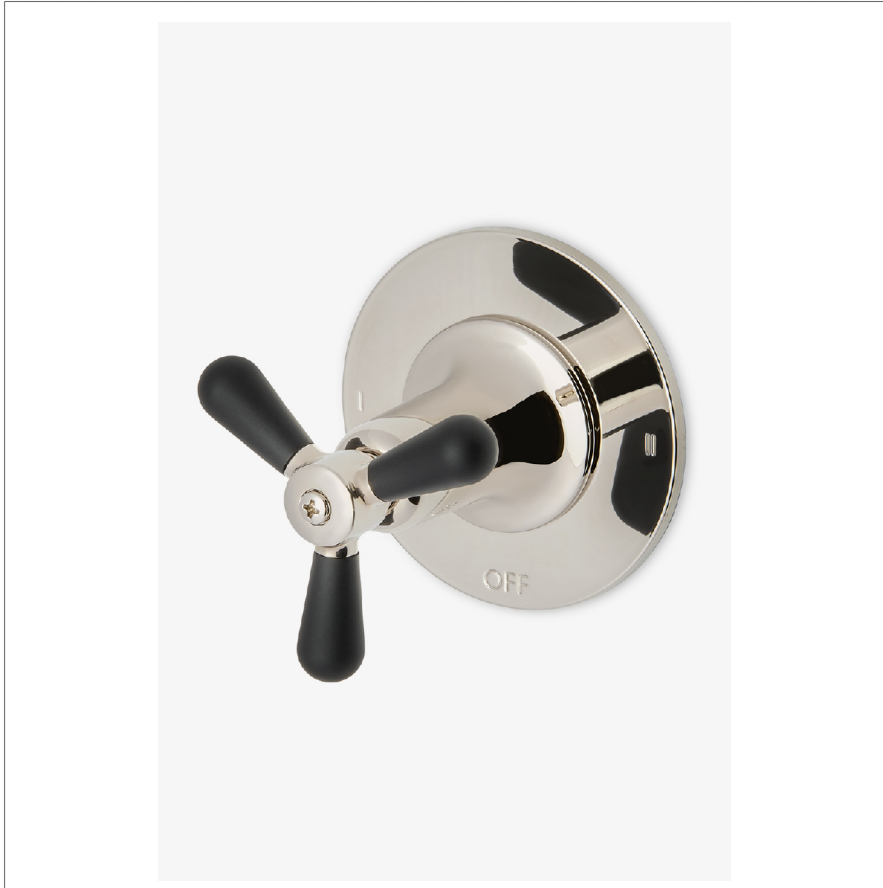

RIVERUN

RR2T01

Riverun Two Way Diverter Valve Trim for Thermostatic with Roman Numerals and Two-Tone Tri-Spoke Handle

SHOWN IN RIVERUN TWO WAY DIVERTER VALVE TRIM FOR THERMOSTATIC WITH ROMAN NUMERALS AND TWO-TONE TRI-SPOKE HANDLE | RR2T01

TECHNICAL DETAILS

Fittings Hole Diameter: 2"
Handle Turn Angle: Half Turn
Number Of Holes: One Hole
Primary Material: Brass

INSPIRATION

This new American classic was designed with simplicity in mind. Featuring streamlined forms and honest details, it's the epitome of quiet elegance.

CODES & STANDARDS

PRODUCT FEATURES

Features Two-Tone Tri-Spoke Handle

For use with a Thermostatic shower system and two waterway outlets such as a handshower, shower head, and tub spout

Feature Roman Numerals representing outlet position

Stocked in Nickel/Matte Black and Brass/Matte Black

Requires rough valve, sold separately: GUDV2T

CERTIFICATIONS

PRODUCT (NOTES)

RIVERUN

RR2T01

Riverun Two Way Diverter Valve Trim for Thermostatic with Roman Numerals and Two-Tone Tri-Spoke Handle