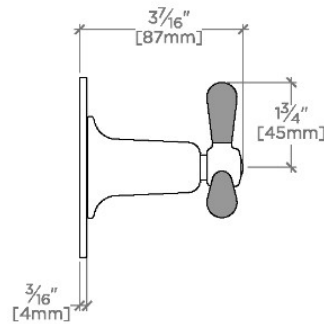

TECHNICAL DETAILS

Fittings Hole Diameter: 2"
Handle Turn Angle: Half Turn
Number Of Holes: One Hole
Primary Material: Brass

INSPIRATION

This new American classic was designed with simplicity in mind. Featuring streamlined forms and honest details, it's the epitome of quiet elegance.

CODES & STANDARDS

PRODUCT FEATURES

Features Two-Tone Tri-Spoke Handle

For use with a Thermostatic shower system and two waterway outlets such as a handshower, shower head, and tub spout

Feature Roman Numerals representing outlet position

Stocked in Nickel/Matte Black and Brass/Matte Black

Requires rough valve, sold separately: GUDV2T

CERTIFICATIONS

PRODUCT (NOTES)

RIVERUN

RR2T01

Riverun Two Way Diverter Valve Trim for Thermostatic with Roman Numerals and Two-Tone Tri-Spoke Handle

TOP VIEW SCALE: 3"=1'-0"

FRONT VIEW SCALE: 3"=1'-0"

SIDE VIEW SCALE: 3"=1'-0"