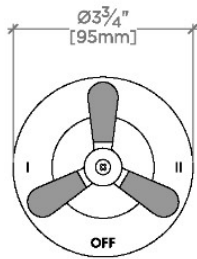

TECHNICAL DETAILS

Fittings Hole Diameter: 2"
Handle Turn Angle: Half Turn
Number Of Holes: One Hole
Primary Material: Brass

INSPIRATION

This new American classic was designed with simplicity in mind. Featuring streamlined forms and honest details, it's the epitome of quiet elegance.

CODES & STANDARDS

PRODUCT FEATURES

Features Two-Tone Tri-Spoke Handle

For use with a Thermostatic shower system and two waterway outlets such as a handshower, shower head, and tub spout

Feature Roman Numerals representing outlet position

Stocked in Nickel/Matte Black and Brass/Matte Black

Requires rough valve, sold separately: GUDV2T

CERTIFICATIONS

PRODUCT (NOTES)

RIVERUN

RR2T01

Riverun Two Way Diverter Valve Trim for Thermostatic with Roman Numerals and Two-Tone Tri-Spoke Handle

TOP VIEW SCALE: 3"=1'-0"

FRONT VIEW SCALE: 3"=1'-0"

SIDE VIEW SCALE: 3"=1'-0"