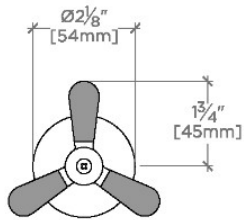

RIVERUN

RRVC01

Riverun Two-Tone Tri-Spoke Volume Control Handle

SHOWN IN RIVERUN TWO-TONE TRI-SPOKE VOLUME CONTROL HANDLE | RRVC01

TECHNICAL DETAILS

Fittings Hole Diameter: 1 3/8"
Handle Turn Angle: Quarter Turn
Number Of Holes: One Hole
Primary Material: Brass

CERTIFICATIONS

PRODUCT (NOTES)

RIVERUN

RRVC01

Riverun Two-Tone Tri-Spoke Volume Control Handle

TOP VIEW SCALE: 3"=1'-0"

FRONT VIEW SCALE: 3"=1'-0"

SIDE VIEW SCALE: 3"=1'-0"