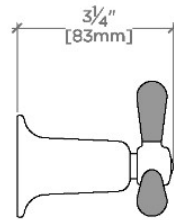

RIVERUN

RRVC01

Riverun Two-Tone Tri-Spoke Volume Control Handle

SHOWN IN RIVERUN TWO-TONE TRI-SPOKE VOLUME CONTROL HANDLE | RRVC01

TECHNICAL DETAILS

Fittings Hole Diameter: 1 3/8"
Handle Turn Angle: Quarter Turn
Number Of Holes: One Hole
Primary Material: Brass

Used to control water flow to a single waterway outlet such as a showerhead, handshower, or tub spout

Features Two-Tone Tri-Spoke Handle

Stocked in Nickel/Matte Black and Brass/Matte Black

Requires rough valve, sold separately: GUV18/GUV19 or GUV16 /GUV17

CERTIFICATIONS

PRODUCT (NOTES)

RIVERUN

RRVC01

Riverun Two-Tone Tri-Spoke Volume Control Handle

TOP VIEW SCALE: 3"=1'-0"

FRONT VIEW SCALE: 3"=1'-0"

SIDE VIEW SCALE: 3"=1'-0"