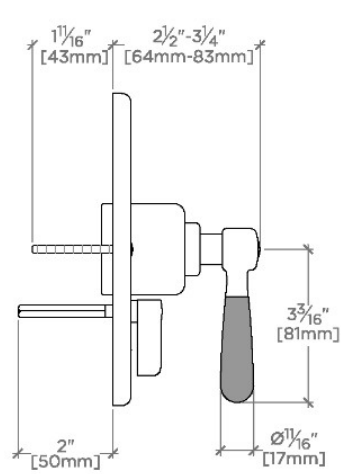

RIVERUN

RRPB30

Riverun Pressure Balance with Diverter Trim with Two-Tone Lever Handle

SHOWN IN RIVERUN PRESSURE BALANCE WITH DIVERTER TRIM WITH TWO-TONE LEVER HANDLE | RRPB30

TECHNICAL DETAILS

Fittings Hole Diameter: 3 1/2"
Integrated Diverter: Y
Number Of Holes: One Hole
Primary Material: Brass

Integrated diverter allows bather to move water between two sources

Stocked in Nickel/Matte Black and Brass/Matte Black

Requires rough valve, sold separately: GUPB87

CERTIFICATIONS

PRODUCT (NOTES)

RIVERUN

RRPB30

Riverun Pressure Balance with Diverter Trim with Two-Tone Lever Handle

TOP VIEW

SCALE: 3"=1'-0"

FRONT VIEW

SCALE: 3"=1'-0"

SIDE VIEW

SCALE: 3"=1'-0"