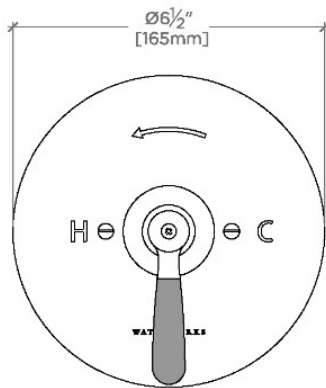

RIVERUN

RRPB30

Riverun Pressure Balance with Diverter Trim with Two-Tone Lever Handle

SHOWN IN RIVERUN PRESSURE BALANCE WITH DIVERTER TRIM WITH TWO-TONE LEVER HANDLE | RRPB30

TECHNICAL DETAILS

Fittings Hole Diameter: 3 1/2"
Integrated Diverter: Y
Number Of Holes: One Hole
Primary Material: Brass

Integrated diverter allows bather to move water between two sources

Stocked in Nickel/Matte Black and Brass/Matte Black

Requires rough valve, sold separately: GUPB87

CERTIFICATIONS

PRODUCT (NOTES)

RIVERUN

RRPB30

Riverun Pressure Balance with Diverter Trim with Two-Tone Lever Handle

TOP VIEW

SCALE: 3"=1'-0"

FRONT VIEW

SCALE: 3"=1'-0"

SIDE VIEW

SCALE: 3"=1'-0"