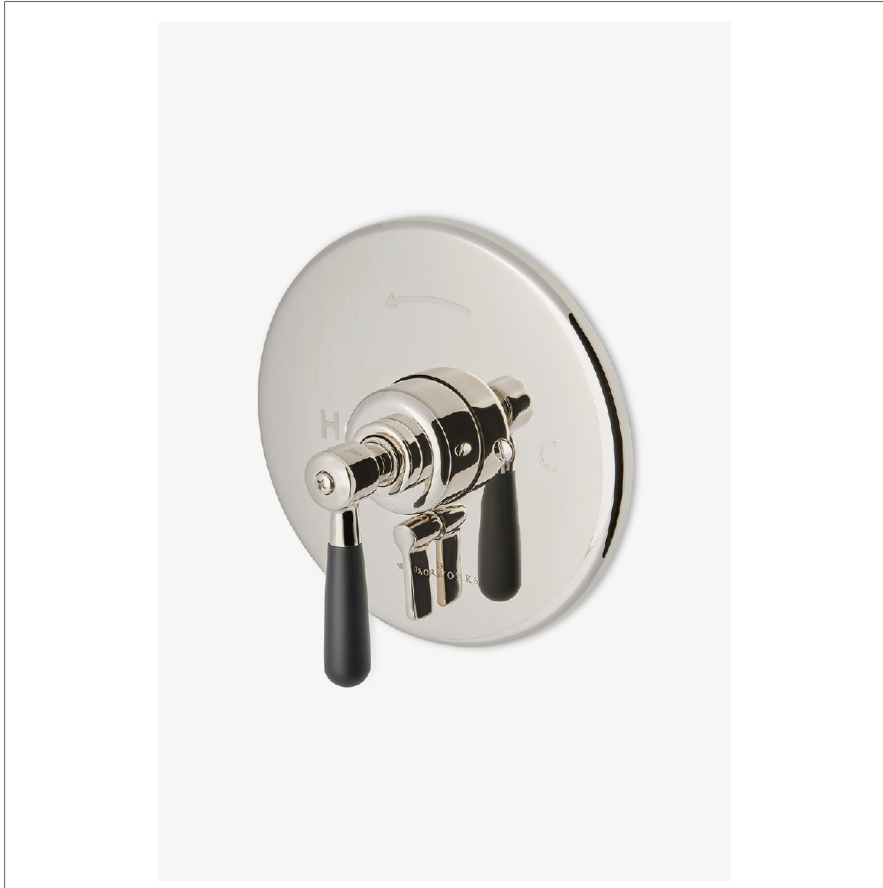

RIVERUN

RRPB30

Riverun Pressure Balance with Diverter Trim with Two-Tone Lever Handle

SHOWN IN RIVERUN PRESSURE BALANCE WITH DIVERTER TRIM WITH TWO-TONE LEVER HANDLE | RRPB30

TECHNICAL DETAILS

Fittings Hole Diameter: 3 1/2"
Integrated Diverter: Y
Number Of Holes: One Hole
Primary Material: Brass

INSPIRATION

This new American classic was designed with simplicity in mind. Featuring streamlined forms and honest details, it's the epitome of quiet elegance.

CODES & STANDARDS

PRODUCT FEATURES

Features Two-Tone Lever Handle

Integrated diverter allows bather to move water between two sources

Stocked in Nickel/Matte Black and Brass/Matte Black

Requires rough valve, sold separately: GUPB87

CERTIFICATIONS

PRODUCT (NOTES)

RIVERUN

RRPB30

Riverun Pressure Balance with Diverter Trim with Two-Tone Lever Handle

TOP VIEW

SCALE: 3"=1'-0"

FRONT VIEW

SCALE: 3"=1'-0"

SIDE VIEW

SCALE: 3"=1'-0"