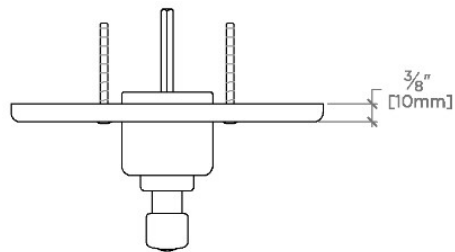

RIVERUN

RRPB30

Riverun Pressure Balance with Diverter Trim with Two-Tone Lever Handle

SHOWN IN RIVERUN PRESSURE BALANCE WITH DIVERTER TRIM WITH TWO-TONE LEVER HANDLE | RRPB30

TECHNICAL DETAILS

Fittings Hole Diameter: 3 1/2"
Integrated Diverter: Y
Number Of Holes: One Hole
Primary Material: Brass

Integrated diverter allows bather to move water between two sources

Stocked in Nickel/Matte Black and Brass/Matte Black

Requires rough valve, sold separately: GUPB87

CERTIFICATIONS

PRODUCT (NOTES)

RIVERUN

RRPB30

Riverun Pressure Balance with Diverter Trim with Two-Tone Lever Handle

TOP VIEW

SCALE: 3"=1'-0"

FRONT VIEW

SCALE: 3"=1'-0"

SIDE VIEW

SCALE: 3"=1'-0"