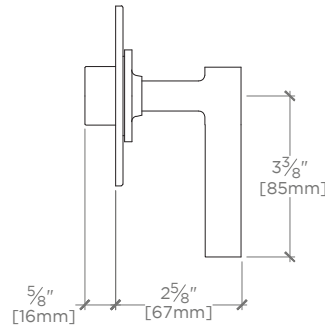

Bond

Commercial Only Bond Solo Series Two
Way Diverter Trim with Straight Lever
Handle

STYLE No. B2T18Z

All dimensions are based on original specifications and are subject to change and variation. Please consult your Design Associate for current specifications.

TOP VIEW SCALE: 3"=1'-0"

ISO VIEW SCALE: 3"=1'-0"

FRONT VIEW SCALE: 3"=1'-0"

SIDE VIEW SCALE: 3"=1'-0"

SPECIFICATIONS:

Escutcheon Primary Material: Brass

Notes: