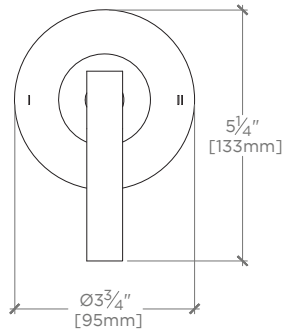

Bond

Commercial Only Bond Solo Series Two
Way Diverter Trim with Straight Lever
Handle

STYLE No. B2T18Z

All dimensions are based on original specifications and are subject to change and variation. Please consult your Design Associate for current specifications.

TOP VIEW SCALE: 3"=1'-0"

ISO VIEW SCALE: 3"=1'-0"

FRONT VIEW SCALE: 3"=1'-0"

SIDE VIEW SCALE: 3"=1'-0"

SPECIFICATIONS:

Escutcheon Primary Material: Brass

Notes: