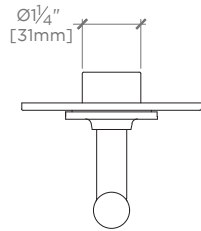

Bond

Commercial Only Bond Solo Series Two
Way Diverter Trim with Straight Lever
Handle

STYLE No. B2T18Z

All dimensions are based on original specifications and are subject to change and variation. Please consult your Design Associate for current specifications.

TOP VIEW SCALE: 3"=1'-0"

ISO VIEW SCALE: 3"=1'-0"

FRONT VIEW SCALE: 3"=1'-0"

SIDE VIEW SCALE: 3"=1'-0"

SPECIFICATIONS:

Escutcheon Primary Material: Brass

Notes: