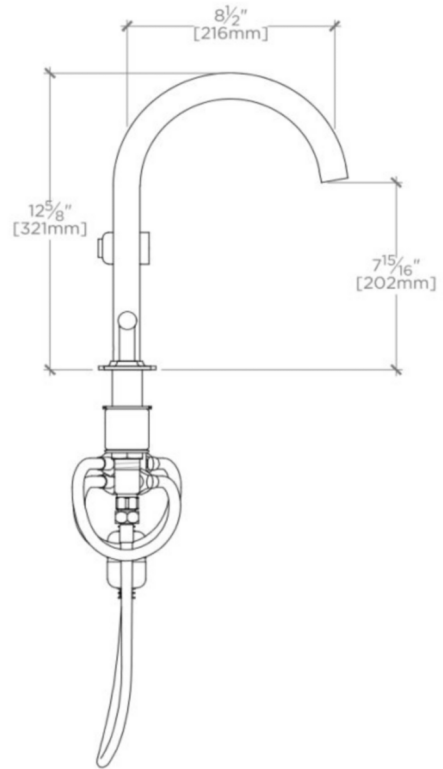

BOND

BKM28Z

COMMERCIAL ONLY Bond Solo Series Gooseneck Kitchen Faucet and Spray with Straight Lever Handles

INSPIRATION

Modern designs infused with rare soul and artistry. Explore our wide range of Bond bath and kitchen elements, from fittings to fixtures to hardware.

WATERWORKS

BOND

BKM28Z

COMMERCIAL ONLY Bond Solo Series Gooseneck Kitchen Faucet and Spray with Straight Lever Handles

TOP VIEW

SCALE: $1\frac{1}{2}"=1'-0"$

FRONT VIEW

SCALE: $1\frac{1}{2}"=1'-0"$

SIDE VIEW

SCALE: $1\frac{1}{2}"=1'-0"$