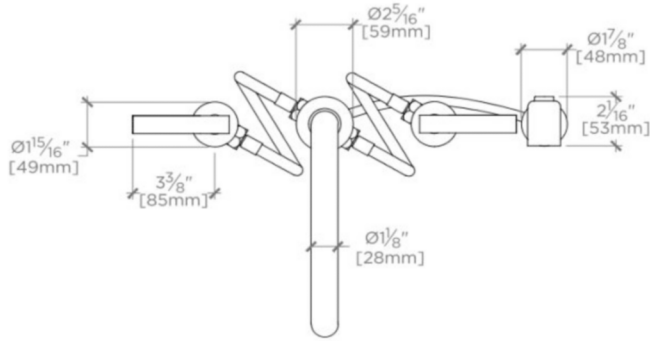

BOND

BKM28Z

COMMERCIAL ONLY Bond Solo Series Gooseneck Kitchen Faucet and Spray with Straight Lever Handles

INSPIRATION

Modern designs infused with rare soul and artistry. Explore our wide range of Bond bath and kitchen elements, from fittings to fixtures to hardware.

WATERWORKS

BOND

BKM28Z

COMMERCIAL ONLY Bond Solo Series Gooseneck Kitchen Faucet and Spray with Straight Lever Handles

TOP VIEW

SCALE: $1\frac{1}{2}"=1'-0"$

FRONT VIEW

SCALE: $1\frac{1}{2}"=1'-0"$

SIDE VIEW

SCALE: $1\frac{1}{2}"=1'-0"$