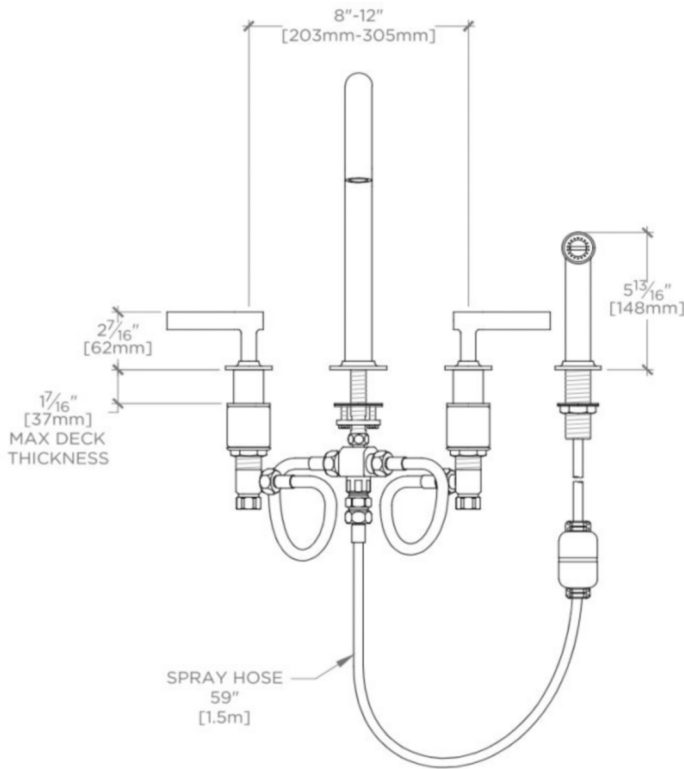

BOND

BKM28Z

COMMERCIAL ONLY Bond Solo Series Gooseneck Kitchen Faucet and Spray with Straight Lever Handles

INSPIRATION

Modern designs infused with rare soul and artistry. Explore our wide range of Bond bath and kitchen elements, from fittings to fixtures to hardware.

WATERWORKS

BOND

BKM28Z

COMMERCIAL ONLY Bond Solo Series Gooseneck Kitchen Faucet and Spray with Straight Lever Handles

TOP VIEW

SCALE: $1\frac{1}{2}"=1'-0"$

FRONT VIEW

SCALE: $1\frac{1}{2}"=1'-0"$

SIDE VIEW

SCALE: $1\frac{1}{2}"=1'-0"$