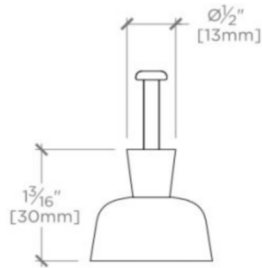

BOND

Bond 1 1/4" Concave Knob

BNHW02

FILEDESCRIPTION

TECHNICAL DETAILS

Hardware Primary Material: Brass
Hardware Shape: Knob

INSPIRATION

Modern bath designs infused with rare soul and artistry. Explore a range of statement-making elements: fittings, washstands, mirrors and more.

PRODUCT FEATURES

Solid brass

Machined and hand-finished

Made in the UK

Includes per fixing: M4 1" Screw and M4 1 1/2" screw

BOND

BNHW02

Bond 1 1/4" Concave Knob

MOUNTING HARDWARE INCLUDED		
STYLE #	DESCRIPTION	QTY.
998815	Service Parts M4 Pan Head Slot 1" Machine Screw	1
998816	Service Parts M4 Pan Head Slot 1 1/2" Machine Screw	1

TOP VIEW SCALE: 6"=1'-0"

ISO VIEW SCALE: 6"=1'-0"

FRONT VIEW SCALE: 6"=1'-0"

SIDE VIEW SCALE: 6"=1'-0"