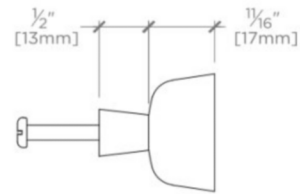

MOUNTING HARDWARE INCLUDED		
STYLE #	DESCRIPTION	QTY.
998815	Service Parts M4 Pan Head Slot 1" Machine Screw	1
998816	Service Parts M4 Pan Head Slot 1 1/2" Machine Screw	1

TOP VIEW SCALE: 6"=1'-0"

ISO VIEW SCALE: 6"=1'-0"

FRONT VIEW SCALE: 6"=1'-0"

SIDE VIEW SCALE: 6"=1'-0"