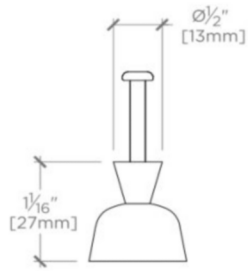

BOND

Bond 1" Concave Knob

BNHW01

FILEDESCRIPTION

TECHNICAL DETAILS

Hardware Primary Material: Brass
Hardware Shape: Knob

INSPIRATION

Modern bath designs infused with rare soul and artistry. Explore a range of statement-making elements: fittings, washstands, mirrors and more.

PRODUCT FEATURES

Solid brass

Machined and hand-finished

Made in the UK

Includes per fixing: M4 1" Screw and M4 1 1/2" screw

BOND

Bond 1" Concave Knob

BNHW01

MOUNTING HARDWARE INCLUDED		
STYLE #	DESCRIPTION	QTY.
998815	Service Parts M4 Pan Head Slot 1" Machine Screw	1
998816	Service Parts M4 Pan Head Slot 1 1/2" Machine Screw	1

TOP VIEW SCALE: 6"=1'-0"

ISO VIEW SCALE: 6"=1'-0"

FRONT VIEW SCALE: 6"=1'-0"

SIDE VIEW SCALE: 6"=1'-0"