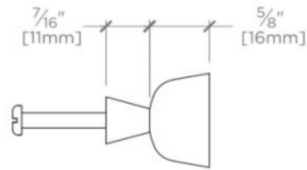

MOUNTING HARDWARE INCLUDED		
STYLE #	DESCRIPTION	QTY.
998815	Service Parts M4 Pan Head Slot 1" Machine Screw	1
998816	Service Parts M4 Pan Head Slot 1 1/2" Machine Screw	1

TOP VIEW SCALE: 6"=1'-0"

ISO VIEW SCALE: 6"=1'-0"

FRONT VIEW SCALE: 6"=1'-0"

SIDE VIEW SCALE: 6"=1'-0"