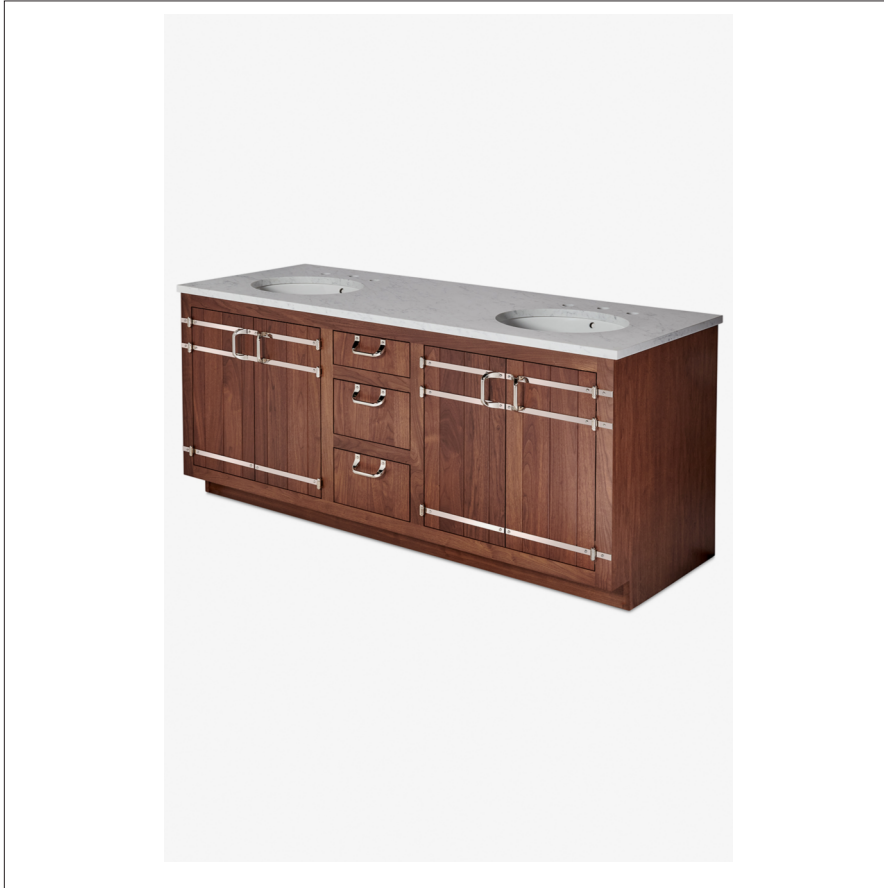

BRIDLE

999492

Bridle Double Vanity with Hardware 66" x 24" x 33 1/4"

FILEDESCRIPTION

TECHNICAL DETAILS

ADA Compliance: No
Adjustable Levelers / Feet: N
Fittings Hole Depth: 1 1/4"
Fittings Hole Diameter: 1 3/8"
Primary Material: Wood
Rough-in Supply Height Recommended: 21"
Rough-in Waste Height Recommended: 19"
Sink Visibility: N

INSPIRATION

With its distinctive v-groove paneling and metal strapping, Bridle projects a French neoclassical sensibility, with details from vintage luggage and honest plank doors.

PRODUCT FEATURES

Vanity with three drawers and Integrated Hardware

Stocked in Clear Oak, Antique Walnut Finish or Factory Finished in Chalk, Driftwood, Midnight, Steel, Franklin Gray, or Whisper

Specify Brass or Nickel Hardware when ordering

Top and Sinks Sold Separately

BRIDLE

999492

Bridle Double Vanity with Hardware 66" x 24" x 33 1/4"