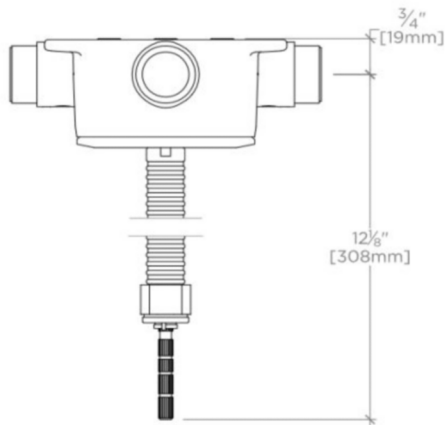

### TECHNICAL DETAILS

Fittings Hole Diameter: 5 1/4"  
Inlet Connection Size: 3/4"  
Inlet Connection Type: Female NPT  
Outlet Connection Size: 3/4"  
Outlet Connection Type: Female NPT  
Valve Material: Bi-metal Strip  
Water Pressure Maximum: 85.0 psi  
Water Pressure Minimum: 20.0 psi  
Water Pressure Recommended: 45.0 psi

Adapter included to allow use with Bond and WW studio thermostatic trims

15.7 gpm unrestricted maximum flow at 45 psi

## GUTH38

Universal 3/4" Thermostatic Valve with Trim Adapter

TOP VIEW

SCALE: 3"=1'-0"

FRONT VIEW

SCALE: 3"=1'-0"

SIDE VIEW

SCALE: 3"=1'-0"