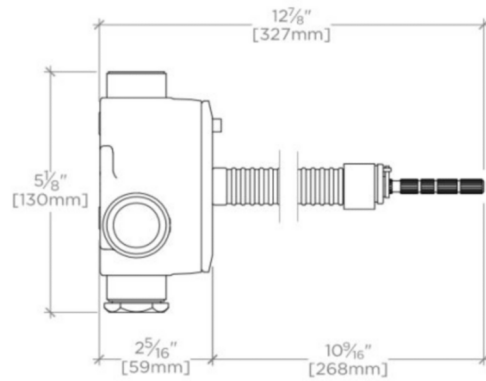

### TECHNICAL DETAILS

Fittings Hole Diameter: 5 1/4"  
Inlet Connection Size: 3/4"  
Inlet Connection Type: Female NPT  
Outlet Connection Size: 3/4"  
Outlet Connection Type: Female NPT  
Valve Material: Bi-metal Strip  
Water Pressure Maximum: 85.0 psi  
Water Pressure Minimum: 20.0 psi  
Water Pressure Recommended: 45.0 psi

## GUTH38

Universal 3/4" Thermostatic Valve with Trim Adapter

TOP VIEW

SCALE: 3"=1'-0"

FRONT VIEW

SCALE: 3"=1'-0"

SIDE VIEW

SCALE: 3"=1'-0"