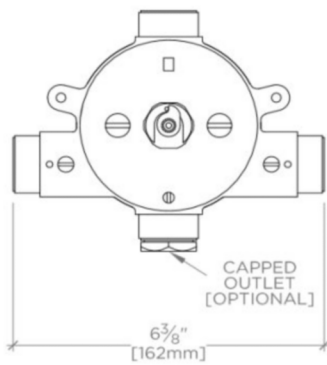

### TECHNICAL DETAILS

Fittings Hole Diameter: 5 1/4"  
Inlet Connection Size: 3/4"  
Inlet Connection Type: Female NPT  
Outlet Connection Size: 3/4"  
Outlet Connection Type: Female NPT  
Valve Material: Bi-metal Strip  
Water Pressure Maximum: 85.0 psi  
Water Pressure Minimum: 20.0 psi  
Water Pressure Recommended: 45.0 psi

## GUTH38

Universal 3/4" Thermostatic Valve with Trim Adapter

TOP VIEW

SCALE: 3"=1'-0"

FRONT VIEW

SCALE: 3"=1'-0"

SIDE VIEW

SCALE: 3"=1'-0"