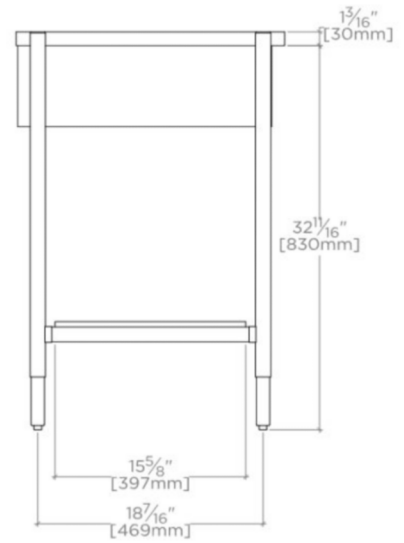

BOND

BNWS01

Bond Metal Four Leg Single Washstand 39 1/2" x 22" x 34"

TECHNICAL DETAILS

ADA Compliance: No
Diameter of Legs / Tubes: 1"
Depth / Width: 17 1/4"
Height: 33 7/8"
Installation Type: Freestanding
Leg Material: Metal
Length: 39 7/16"
Number of Holes: Zero Holes
Number of Legs: Four
Outer Rim Shape: Rectangular
Primary Material: Steel with Brass
Rough-in Supply Height Recommended: 21"
Rough-in Waste Height Recommended: 19"
Sink Visibility: Y
Storage Capacity: 0.0 cubic_foot
Suggested Application: Bath

WATERWORKS

BOND

BNWS01

Bond Metal Four Leg Single Washstand 39 1/2" x 22" x 34"

TOP VIEW

SCALE: 3/4"=1'-0"

FRONT VIEW

SCALE: 3/4"=1'-0"

SIDE VIEW

SCALE: 3/4"=1'-0"