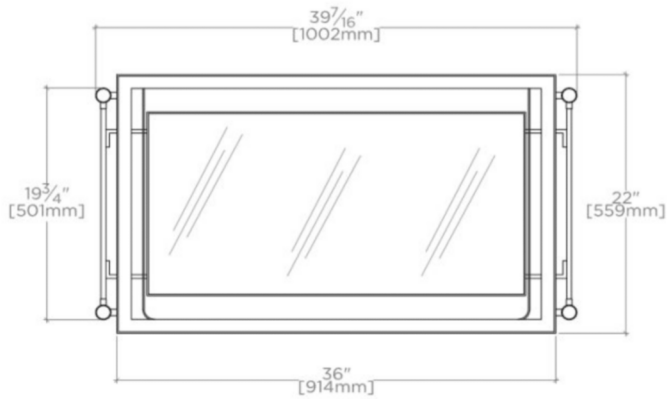

BOND

BNWS01

Bond Metal Four Leg Single Washstand 39 1/2" x 22" x 34"

TECHNICAL DETAILS

ADA Compliance: No
Diameter of Legs / Tubes: 1"
Depth / Width: 17 1/4"
Height: 33 7/8"
Installation Type: Freestanding
Leg Material: Metal
Length: 39 7/16"
Number of Holes: Zero Holes
Number of Legs: Four
Outer Rim Shape: Rectangular
Primary Material: Steel with Brass
Rough-in Supply Height Recommended: 21"
Rough-in Waste Height Recommended: 19"
Sink Visibility: Y
Storage Capacity: 0.0 cubic_foot
Suggested Application: Bath

WATERWORKS

BOND

BNWS01

Bond Metal Four Leg Single Washstand 39 1/2" x 22" x 34"

TOP VIEW

SCALE: 3/4"=1'-0"

FRONT VIEW

SCALE: 3/4"=1'-0"

SIDE VIEW

SCALE: 3/4"=1'-0"