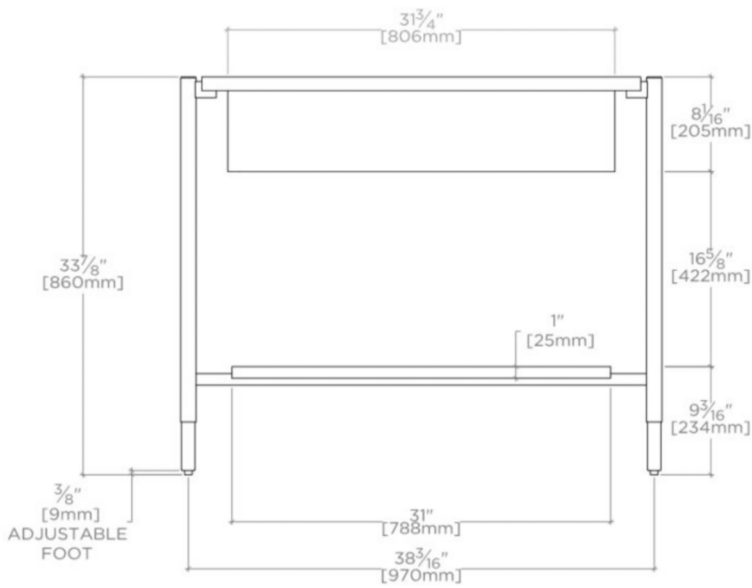

BOND

BNWS01

Bond Metal Four Leg Single Washstand 39 1/2" x 22" x 34"

TECHNICAL DETAILS

ADA Compliance: No
Diameter of Legs / Tubes: 1"
Depth / Width: 17 1/4"
Height: 33 7/8"
Installation Type: Freestanding
Leg Material: Metal
Length: 39 7/16"
Number of Holes: Zero Holes
Number of Legs: Four
Outer Rim Shape: Rectangular
Primary Material: Steel with Brass
Rough-in Supply Height Recommended: 21"
Rough-in Waste Height Recommended: 19"
Sink Visibility: Y
Storage Capacity: 0.0 cubic_foot
Suggested Application: Bath

WATERWORKS

BOND

BNWS01

Bond Metal Four Leg Single Washstand 39 1/2" x 22" x 34"

TOP VIEW

SCALE: 3/4"=1'-0"

FRONT VIEW

SCALE: 3/4"=1'-0"

SIDE VIEW

SCALE: 3/4"=1'-0"