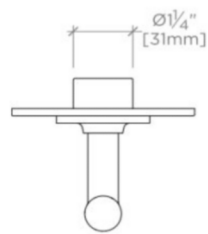

Features Guilloche Link Pattern Lever Handle

Stocked in Nickel and Brass

Requires rough valve, sold separately: GUDV14

BOND

B2T12C

Bond Union Series Two Way Diverter Trim with Guilloche Link Lever Handle

TOP VIEW SCALE: 3"=1'-0"

FRONT VIEW SCALE: 3"=1'-0"

SIDE VIEW SCALE: 3"=1'-0"