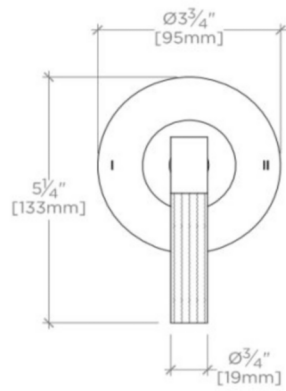

BOND

B2T12C

Bond Union Series Two Way Diverter Trim with Guilloche Link Lever Handle

TECHNICAL DETAILS

ADA Compliance: Yes
Integrated Diverter: N
Number of Holes: One Hole
Primary Material: Brass

INSPIRATION

Modern bath designs infused with rare soul and artistry. Explore a range of statement-making elements: fittings, washstands, mirrors and more.

PRODUCT FEATURES

Lever Handle

For use with a Thermostatic shower system and two waterway outlets such as a handshower, shower head, and tub spout

Features Guilloche Link Pattern Lever Handle

Stocked in Nickel and Brass

Requires rough valve, sold separately: GUDV14

BOND

B2T12C

Bond Union Series Two Way Diverter Trim with Guilloche Link Lever Handle

TOP VIEW SCALE: 3"=1'-0"

FRONT VIEW SCALE: 3"=1'-0"

SIDE VIEW SCALE: 3"=1'-0"