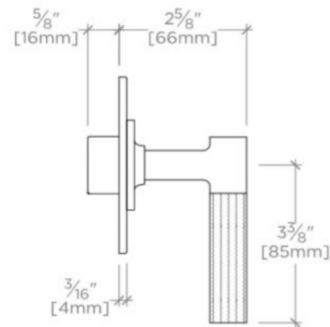

BOND

B2T12C

Bond Union Series Two Way Diverter Trim with Guilloche Link Lever Handle

TECHNICAL DETAILS

ADA Compliance: Yes
Integrated Diverter: N
Number of Holes: One Hole
Primary Material: Brass

INSPIRATION

Features Guilloche Link Pattern Lever Handle

Stocked in Nickel and Brass

Requires rough valve, sold separately: GUDV14

BOND

B2T12C

Bond Union Series Two Way Diverter Trim with Guilloche Link Lever Handle

TOP VIEW SCALE: 3"=1'-0"

FRONT VIEW SCALE: 3"=1'-0"

SIDE VIEW SCALE: 3"=1'-0"