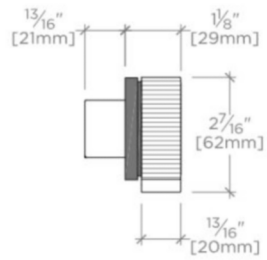

### TECHNICAL DETAILS

ADA Compliance: Yes  
Control Valve Rough-in Depth Minimum: 2 1/2"  
Fittings Hole Diameter: 1 3/8"  
Handle Turn Angle: Quarter Turn  
Integrated Diverter: N  
Number of Holes: One Hole  
Primary Material: Brass

### PRODUCT FEATURES

Knob Handle

Used to control water flow to a single waterway outlet such as a showerhead, handshower, or tub spout

Features Two-Tone Knob Handle

Stocked in Nickel and Brass

Requires rough valve, sold separately: GUV18/ GUV19 or GUV16 /GUV17

## BOND

BVC14B

Bond Tandem Series Volume Control with Two-Tone Guilloche Lines  
Knob Handle

TOP VIEW SCALE: 3"=1'-0"

FRONT VIEW SCALE: 3"=1'-0"

SIDE VIEW SCALE: 3"=1'-0"