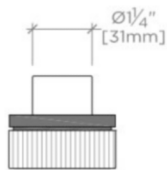

### PRODUCT FEATURES

Knob Handle

Used to control water flow to a single waterway outlet such as a showerhead, handshower, or tub spout

Features Two-Tone Knob Handle

Stocked in Nickel and Brass

Requires rough valve, sold separately: GUV18/ GUV19 or GUV16 /GUV17

## BOND

BVC14B

Bond Tandem Series Volume Control with Two-Tone Guilloche Lines  
Knob Handle

TOP VIEW SCALE: 3"=1'-0"

FRONT VIEW SCALE: 3"=1'-0"

SIDE VIEW SCALE: 3"=1'-0"