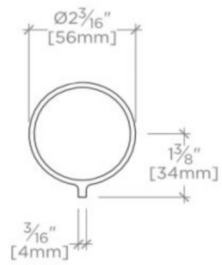

### TECHNICAL DETAILS

ADA Compliance: Yes  
Control Valve Rough-in Depth Minimum: 2 1/2"  
Fittings Hole Diameter: 1 3/8"  
Handle Turn Angle: Quarter Turn  
Integrated Diverter: N  
Number of Holes: One Hole  
Primary Material: Brass

### PRODUCT FEATURES

Knob Handle

Used to control water flow to a single waterway outlet such as a showerhead, handshower, or tub spout

Features Two-Tone Knob Handle

Stocked in Nickel and Brass

Requires rough valve, sold separately: GUV18/ GUV19 or GUV16 /GUV17

## BOND

BVC14B

Bond Tandem Series Volume Control with Two-Tone Guilloche Lines  
Knob Handle

TOP VIEW SCALE: 3"=1'-0"

FRONT VIEW SCALE: 3"=1'-0"

SIDE VIEW SCALE: 3"=1'-0"