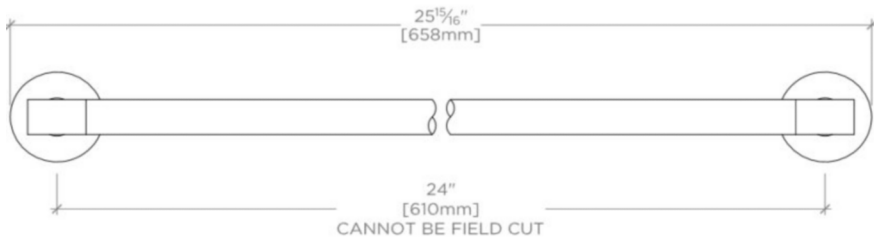

BOND

Bond 24" Towel Bar

BTB024

TECHNICAL DETAILS

Primary Material: Brass

INSPIRATION

Modern bath designs infused with rare soul and artistry. Explore a range of statement-making elements: fittings, washstands, mirrors and more.

PRODUCT FEATURES

- All mounting hardware included
- Solid brass construction
- Stocked in Chrome, Nickel, Brass and Dark Nickel
- Bar cannot be field cut

BOND

Bond 24" Towel Bar

BTB024

TOP VIEW

SCALE: 3"=1'-0"

FRONT VIEW

SCALE: 3"=1'-0"

SIDE VIEW

SCALE: 3"=1'-0"