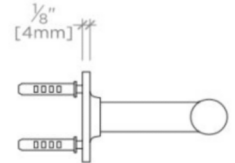

BOND

Bond 24" Towel Bar

BTB024

TECHNICAL DETAILS

Primary Material: Brass

INSPIRATION

Modern bath designs infused with rare soul and artistry. Explore a range of statement-making elements: fittings, washstands, mirrors and more.

PRODUCT FEATURES

- All mounting hardware included
- Solid brass construction
- Stocked in Chrome, Nickel, Brass and Dark Nickel
- Bar cannot be field cut

BOND

Bond 24" Towel Bar

BTB024

TOP VIEW

SCALE: 3"=1'-0"

FRONT VIEW

SCALE: 3"=1'-0"

SIDE VIEW

SCALE: 3"=1'-0"