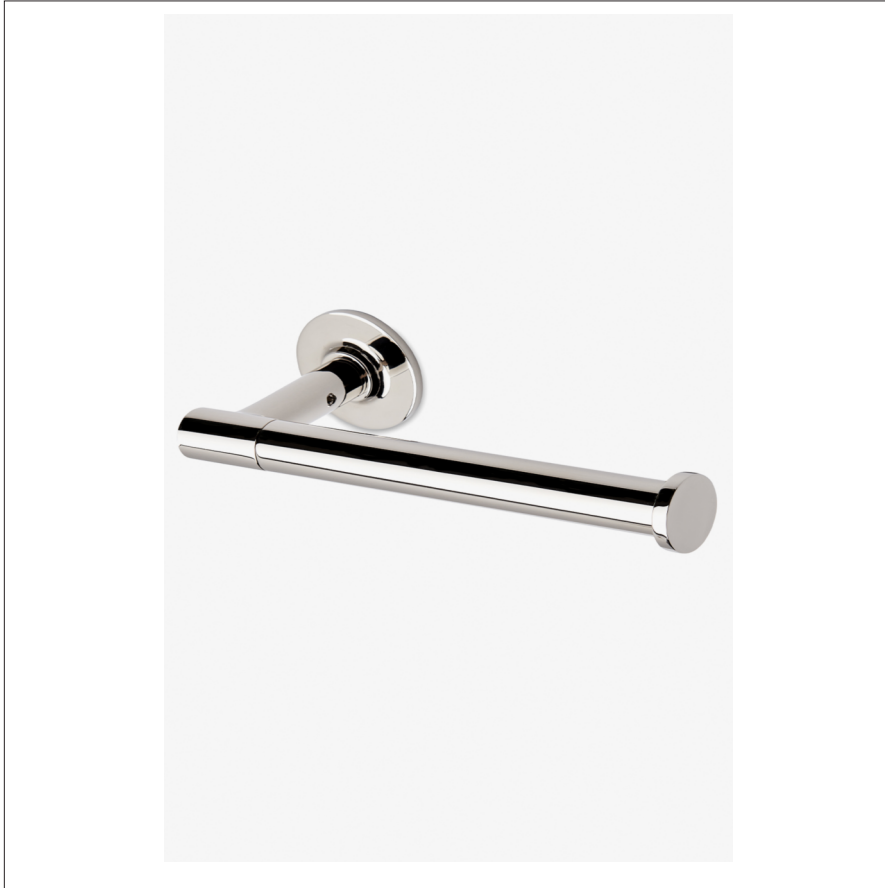

BOND

Bond One Arm Paper Holder

BPH001

TECHNICAL DETAILS

Primary Material: Brass

INSPIRATION

Modern bath designs infused with rare soul and artistry. Explore a range of statement-making elements: fittings, washstands, mirrors and more.

PRODUCT FEATURES

All mounting hardware included
Stocked in Chrome, Nickel, Brass and Dark Nickel

BOND

BPH001

Bond One Arm Paper Holder

TOP VIEW

SCALE: 3"=1'-0"

ISO VIEW

SCALE: 3"=1'-0"

FRONT VIEW

SCALE: 3"=1'-0"

SIDE VIEW

SCALE: 3"=1'-0"