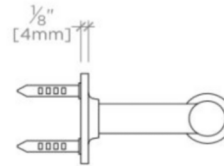

BOND

Bond One Arm Paper Holder

BPH001

TECHNICAL DETAILS

Primary Material: Brass

INSPIRATION

Modern bath designs infused with rare soul and artistry. Explore a range of statement-making elements: fittings, washstands, mirrors and more.

PRODUCT FEATURES

All mounting hardware included
Stocked in Chrome, Nickel, Brass and Dark Nickel

BOND

BPH001

Bond One Arm Paper Holder

TOP VIEW

SCALE: 3"=1'-0"

ISO VIEW

SCALE: 3"=1'-0"

FRONT VIEW

SCALE: 3"=1'-0"

SIDE VIEW

SCALE: 3"=1'-0"