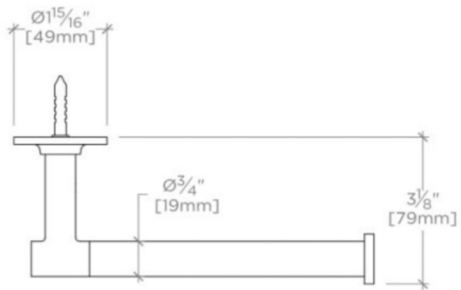

BOND

Bond One Arm Paper Holder

BPH001

TECHNICAL DETAILS

Primary Material: Brass

INSPIRATION

Modern bath designs infused with rare soul and artistry. Explore a range of statement-making elements: fittings, washstands, mirrors and more.

PRODUCT FEATURES

All mounting hardware included
Stocked in Chrome, Nickel, Brass and Dark Nickel

BOND

BPH001

Bond One Arm Paper Holder

TOP VIEW

SCALE: 3"=1'-0"

ISO VIEW

SCALE: 3"=1'-0"

FRONT VIEW

SCALE: 3"=1'-0"

SIDE VIEW

SCALE: 3"=1'-0"