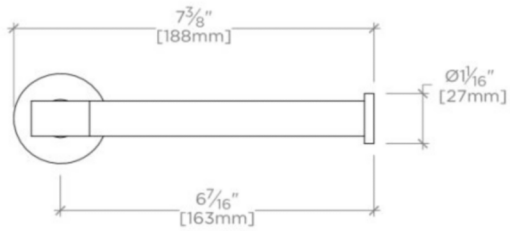

PRODUCT FEATURES

All mounting hardware included
Stocked in Chrome, Nickel, Brass and Dark Nickel

BOND

BPH001

Bond One Arm Paper Holder

TOP VIEW

SCALE: 3"=1'-0"

ISO VIEW

SCALE: 3"=1'-0"

FRONT VIEW

SCALE: 3"=1'-0"

SIDE VIEW

SCALE: 3"=1'-0"