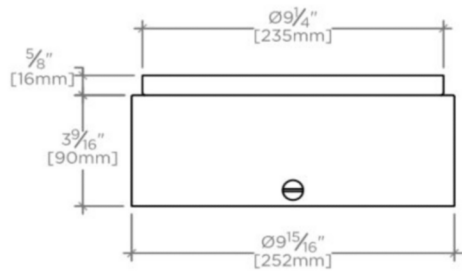

PHOEBE

PBLT04

Phoebe Large Ceiling Flush Mount with Glass Shade

TECHNICAL DETAILS

Ambient / Task: Task
Depth / Width: 10 3/4"
Height: 4 3/16"
Installation Type: Ceiling Mounted
Junction Box Orientation: Any
Length: 10 3/4"
Number of Bulbs: One
Orientation: Any
Primary Material: Brass
Safety Warnings: Do Not Exceed Max Wattage
Shade Finish: White
Shade Material: Glass
Shade Shape: Round
Suggested Application: All Applications
Voltage: 120V
Wet / Dry: Wet or Dry

PHOEBE

PBLT04

Phoebe Large Ceiling Flush Mount with Glass Shade

MOUNTING PLATE

SCALE: 2"=1'-0"

CEILING VIEW

SCALE: 2"=1'-0"

ISO VIEW

SCALE: 2"=1'-0"

FRONT VIEW

SCALE: 2"=1'-0"

SIDE VIEW

SCALE: 2"=1'-0"