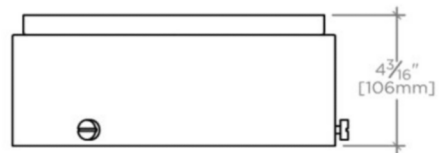

PHOEBE

PBLT04

Phoebe Large Ceiling Flush Mount with Glass Shade

TECHNICAL DETAILS

Ambient / Task: Task
Depth / Width: 10 3/4"
Height: 4 3/16"
Installation Type: Ceiling Mounted
Junction Box Orientation: Any
Length: 10 3/4"
Number of Bulbs: One
Orientation: Any
Primary Material: Brass
Safety Warnings: Do Not Exceed Max Wattage
Shade Finish: White
Shade Material: Glass
Shade Shape: Round
Suggested Application: All Applications
Voltage: 120V
Wet / Dry: Wet or Dry

PHOEBE

PBLT04

Phoebe Large Ceiling Flush Mount with Glass Shade

MOUNTING PLATE

SCALE: 2"=1'-0"

CEILING VIEW

SCALE: 2"=1'-0"

ISO VIEW

SCALE: 2"=1'-0"

FRONT VIEW

SCALE: 2"=1'-0"

SIDE VIEW

SCALE: 2"=1'-0"