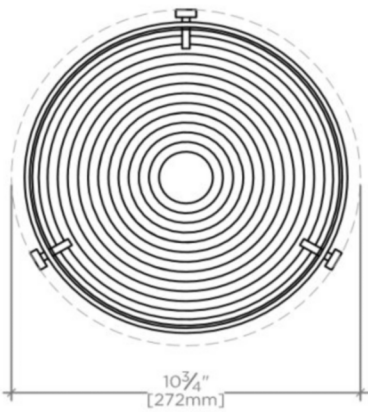

PHOEBE

PBLT04

Phoebe Large Ceiling Flush Mount with Glass Shade

TECHNICAL DETAILS

Ambient / Task: Task
Depth / Width: 10 3/4"
Height: 4 3/16"
Installation Type: Ceiling Mounted
Junction Box Orientation: Any
Length: 10 3/4"
Number of Bulbs: One
Orientation: Any
Primary Material: Brass
Safety Warnings: Do Not Exceed Max Wattage
Shade Finish: White
Shade Material: Glass
Shade Shape: Round
Suggested Application: All Applications
Voltage: 120V
Wet / Dry: Wet or Dry

INSPIRATION

The Phoebe light source shines through Fresnel glass similar to a vintage lighthouse lens to cast a bright, flattering glow

CODES & STANDARDS

ETL

PRODUCT FEATURES

Proprietary design
Solid brass with Fresnel and frosted glass
Wet location rated for use in shower
Offered wired for 120V only

PHOEBE

PBLT04

Phoebe Large Ceiling Flush Mount with Glass Shade

MOUNTING PLATE

SCALE: 2"=1'-0"

CEILING VIEW

SCALE: 2"=1'-0"

ISO VIEW

SCALE: 2"=1'-0"

FRONT VIEW

SCALE: 2"=1'-0"

SIDE VIEW

SCALE: 2"=1'-0"