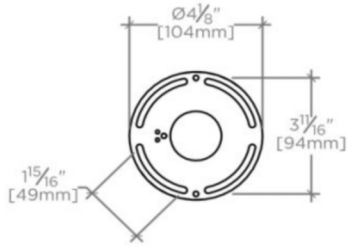

PHOEBE

PBLT04

Phoebe Large Ceiling Flush Mount with Glass Shade

TECHNICAL DETAILS

Ambient / Task: Task
Depth / Width: 10 3/4"
Height: 4 3/16"
Installation Type: Ceiling Mounted
Junction Box Orientation: Any
Length: 10 3/4"
Number of Bulbs: One
Orientation: Any
Primary Material: Brass
Safety Warnings: Do Not Exceed Max Wattage
Shade Finish: White
Shade Material: Glass
Shade Shape: Round
Suggested Application: All Applications
Voltage: 120V
Wet / Dry: Wet or Dry

PHOEBE

PBLT04

Phoebe Large Ceiling Flush Mount with Glass Shade

MOUNTING PLATE

SCALE: 2"=1'-0"

CEILING VIEW

SCALE: 2"=1'-0"

ISO VIEW

SCALE: 2"=1'-0"

FRONT VIEW

SCALE: 2"=1'-0"

SIDE VIEW

SCALE: 2"=1'-0"