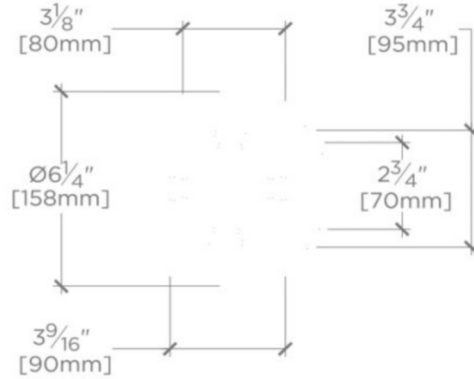

FORO

Foro Ceiling Flush Mount Small with Glass Shade

FRLT05

TECHNICAL DETAILS

Ambient / Task: Ambient
Bulb Base Size: E26
Bulb Type: A19
Depth / Width: 7 3/16"
Height: 9"
Installation Type: Ceiling Mounted
Interior / Exterior Application: Interior Only
Junction Box Orientation: Any
Length: 7 3/16"
Light Direction: Downward
Number of Bulbs: One
Orientation: Any
Primary Material: Brass
Safety Warnings: Do not exceed max wattage.
Shade Finish: White
Shade Fitter Size: 0"
Shade Material: Blown Glass
Shade Shape: Round
Voltage: 120.0
Wet / Dry: Damp or Dry

Mouth-blown, white cased glass
Solid brass
Uses 75 Watt A19 Bulb for Sconce (not included)
UL and CUL Listed

WATERWORKS

FORO

FRLT05

Foro Ceiling Flush Mount Small with Glass Shade

TOP VIEW

SCALE: 2"=1'-0"

MOUNTING PLATE

SCALE: 2"=1'-0"

FRONT VIEW

SCALE: 2"=1'-0"

SIDE VIEW

SCALE: 2"=1'-0"