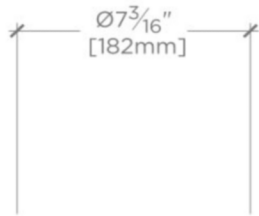

FORO

Foro Ceiling Flush Mount Small with Glass Shade

FRLT05

TECHNICAL DETAILS

Ambient / Task: Ambient
Bulb Base Size: E26
Bulb Type: A19
Depth / Width: 7 3/16"
Height: 9"
Installation Type: Ceiling Mounted
Interior / Exterior Application: Interior Only
Junction Box Orientation: Any
Length: 7 3/16"
Light Direction: Downward
Number of Bulbs: One
Orientation: Any
Primary Material: Brass
Safety Warnings: Do not exceed max wattage.
Shade Finish: White
Shade Fitter Size: 0"
Shade Material: Blown Glass
Shade Shape: Round
Voltage: 120.0
Wet / Dry: Damp or Dry

Mouth-blown, white cased glass
Solid brass
Uses 75 Watt A19 Bulb for Sconce (not included)
UL and CUL Listed

WATERWORKS

FORO

FRLT05

Foro Ceiling Flush Mount Small with Glass Shade

TOP VIEW

SCALE: 2"=1'-0"

MOUNTING PLATE

SCALE: 2"=1'-0"

FRONT VIEW

SCALE: 2"=1'-0"

SIDE VIEW

SCALE: 2"=1'-0"