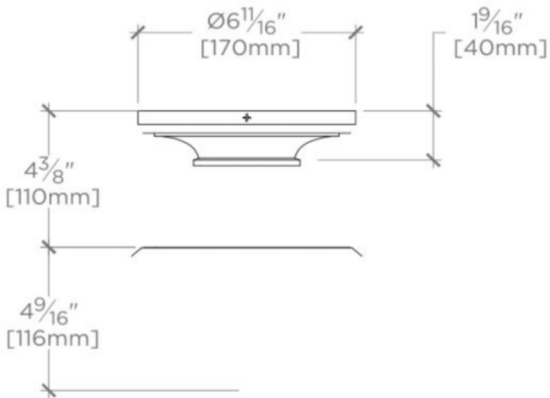

FORO

Foro Ceiling Flush Mount Small with Glass Shade

FRLT05

TECHNICAL DETAILS

Ambient / Task: Ambient
Bulb Base Size: E26
Bulb Type: A19
Depth / Width: 7 3/16"
Height: 9"
Installation Type: Ceiling Mounted
Interior / Exterior Application: Interior Only
Junction Box Orientation: Any
Length: 7 3/16"
Light Direction: Downward
Number of Bulbs: One
Orientation: Any
Primary Material: Brass
Safety Warnings: Do not exceed max wattage.
Shade Finish: White
Shade Fitter Size: 0"
Shade Material: Blown Glass
Shade Shape: Round
Voltage: 120.0
Wet / Dry: Damp or Dry

Mouth-blown, white cased glass
Solid brass
Uses 75 Watt A19 Bulb for Sconce (not included)
UL and CUL Listed

WATERWORKS

FORO

FRLT05

Foro Ceiling Flush Mount Small with Glass Shade

TOP VIEW

SCALE: 2"=1'-0"

MOUNTING PLATE

SCALE: 2"=1'-0"

FRONT VIEW

SCALE: 2"=1'-0"

SIDE VIEW

SCALE: 2"=1'-0"