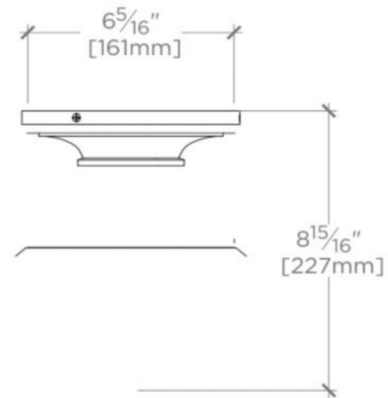

FORO

Foro Ceiling Flush Mount Small with Glass Shade

FRLT05

TECHNICAL DETAILS

Ambient / Task: Ambient
Bulb Base Size: E26
Bulb Type: A19
Depth / Width: 7 3/16"
Height: 9"
Installation Type: Ceiling Mounted
Interior / Exterior Application: Interior Only
Junction Box Orientation: Any
Length: 7 3/16"
Light Direction: Downward
Number of Bulbs: One
Orientation: Any
Primary Material: Brass
Safety Warnings: Do not exceed max wattage.
Shade Finish: White
Shade Fitter Size: 0"
Shade Material: Blown Glass
Shade Shape: Round
Voltage: 120.0
Wet / Dry: Damp or Dry

Mouth-blown, white cased glass
Solid brass
Uses 75 Watt A19 Bulb for Sconce (not included)
UL and CUL Listed

WATERWORKS

FORO

FRLT05

Foro Ceiling Flush Mount Small with Glass Shade

TOP VIEW

SCALE: 2"=1'-0"

MOUNTING PLATE

SCALE: 2"=1'-0"

FRONT VIEW

SCALE: 2"=1'-0"

SIDE VIEW

SCALE: 2"=1'-0"