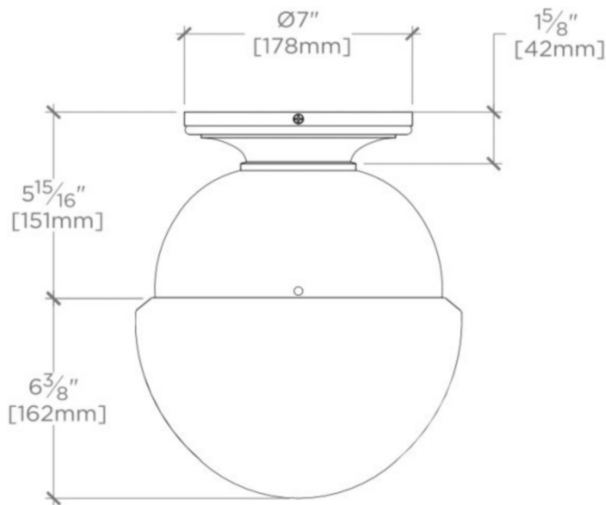

FORO

Foro Ceiling Flush Mount Large with Glass Shade

FRLT06

TECHNICAL DETAILS

Ambient / Task: Ambient
Bulb Base Size: E26
Bulb Type: A19
Depth / Width: 10"
Height: 12 3/8"
Installation Type: Ceiling Mounted
Interior / Exterior Application: Interior Only
Junction Box Orientation: Any
Length: 10"
Light Direction: Downward
Number of Bulbs: One
Orientation: Any
Primary Material: Brass
Safety Warnings: Do not exceed max wattage.
Shade Finish: White
Shade Fitter Size: 0"
Shade Material: Blown Glass
Shade Shape: Round
Voltage: 120.0
Wet / Dry: Damp or Dry

PRODUCT FEATURES

Mouth-blown, white cased glass
Solid brass
Uses 60 Watt Edison Filament Bulb (included)
UL and CUL Listed

FORO

FRLT06

Foro Ceiling Flush Mount Large with Glass Shade

TOP VIEW

SCALE: 2"=1'-0"

MOUNTING PLATE

SCALE: 2"=1'-0"

FRONT VIEW

SCALE: 2"=1'-0"

SIDE VIEW

SCALE: 2"=1'-0"