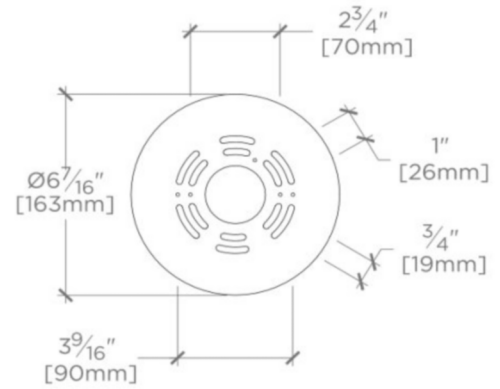

FORO

Foro Ceiling Flush Mount Large with Glass Shade

FRLT06

TECHNICAL DETAILS

Ambient / Task: Ambient
Bulb Base Size: E26
Bulb Type: A19
Depth / Width: 10"
Height: 12 3/8"
Installation Type: Ceiling Mounted
Interior / Exterior Application: Interior Only
Junction Box Orientation: Any
Length: 10"
Light Direction: Downward
Number of Bulbs: One
Orientation: Any
Primary Material: Brass
Safety Warnings: Do not exceed max wattage.
Shade Finish: White
Shade Fitter Size: 0"
Shade Material: Blown Glass
Shade Shape: Round
Voltage: 120.0
Wet / Dry: Damp or Dry

PRODUCT FEATURES

Mouth-blown, white cased glass
Solid brass
Uses 60 Watt Edison Filament Bulb (included)
UL and CUL Listed

FORO

FRLT06

Foro Ceiling Flush Mount Large with Glass Shade

TOP VIEW

SCALE: 2"=1'-0"

MOUNTING PLATE

SCALE: 2"=1'-0"

FRONT VIEW

SCALE: 2"=1'-0"

SIDE VIEW

SCALE: 2"=1'-0"