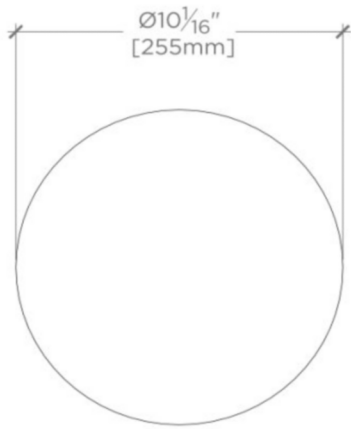

FORO

Foro Ceiling Flush Mount Large with Glass Shade

FRLT06

TECHNICAL DETAILS

Ambient / Task: Ambient
Bulb Base Size: E26
Bulb Type: A19
Depth / Width: 10"
Height: 12 3/8"
Installation Type: Ceiling Mounted
Interior / Exterior Application: Interior Only
Junction Box Orientation: Any
Length: 10"
Light Direction: Downward
Number of Bulbs: One
Orientation: Any
Primary Material: Brass
Safety Warnings: Do not exceed max wattage.
Shade Finish: White
Shade Fitter Size: 0"
Shade Material: Blown Glass
Shade Shape: Round
Voltage: 120.0
Wet / Dry: Damp or Dry

PRODUCT FEATURES

Mouth-blown, white cased glass
Solid brass
Uses 60 Watt Edison Filament Bulb (included)
UL and CUL Listed

FORO

FRLT06

Foro Ceiling Flush Mount Large with Glass Shade

TOP VIEW

SCALE: 2"=1'-0"

MOUNTING PLATE

SCALE: 2"=1'-0"

FRONT VIEW

SCALE: 2"=1'-0"

SIDE VIEW

SCALE: 2"=1'-0"