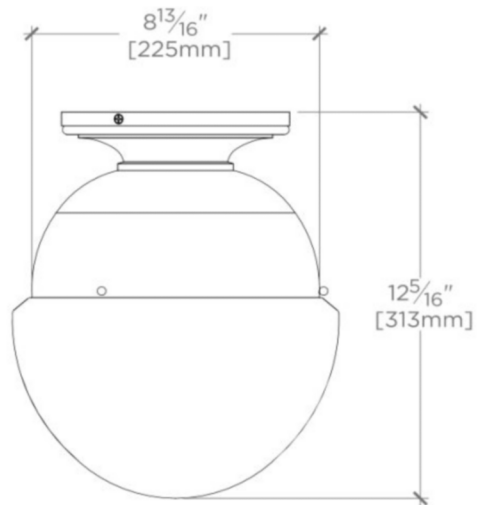

FORO

Foro Ceiling Flush Mount Large with Glass Shade

FRLT06

TECHNICAL DETAILS

Ambient / Task: Ambient
Bulb Base Size: E26
Bulb Type: A19
Depth / Width: 10"
Height: 12 3/8"
Installation Type: Ceiling Mounted
Interior / Exterior Application: Interior Only
Junction Box Orientation: Any
Length: 10"
Light Direction: Downward
Number of Bulbs: One
Orientation: Any
Primary Material: Brass
Safety Warnings: Do not exceed max wattage.
Shade Finish: White
Shade Fitter Size: 0"
Shade Material: Blown Glass
Shade Shape: Round
Voltage: 120.0
Wet / Dry: Damp or Dry

PRODUCT FEATURES

Mouth-blown, white cased glass
Solid brass
Uses 60 Watt Edison Filament Bulb (included)
UL and CUL Listed

FORO

FRLT06

Foro Ceiling Flush Mount Large with Glass Shade

TOP VIEW

SCALE: 2"=1'-0"

MOUNTING PLATE

SCALE: 2"=1'-0"

FRONT VIEW

SCALE: 2"=1'-0"

SIDE VIEW

SCALE: 2"=1'-0"