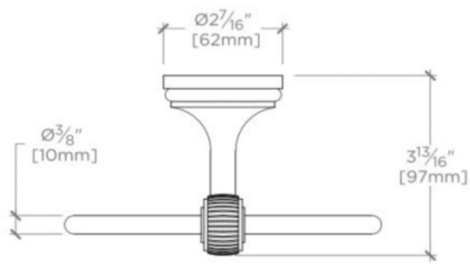

FORO

Foro 6" Wall Mounted Towel Ring

FRTB01

TECHNICAL DETAILS

Depth / Width: 3 7/8"
Height: 6 3/8"
Installation Type: Wall Mounted
Length: 5 15/16"
Primary Material: Brass

INSPIRATION

A mix of historical references, including finely etched vintage silver, come together in this twist on classical design - a wonderfully elegant formal statement.

PRODUCT FEATURES

Solid brass construction
All mounting hardware included
Features signature engraving detail
Stocked in Nickel and Unlacquered Brass

FORO

Foro 6" Wall Mounted Towel Ring

FRTB01

TOP VIEW

SCALE: 3"=1'-0"

ISO VIEW

SCALE: 3"=1'-0"

FRONT VIEW

SCALE: 3"=1'-0"

SIDE VIEW

SCALE: 3"=1'-0"