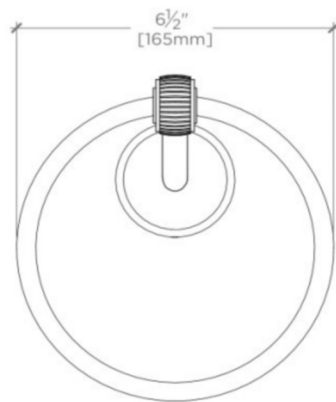

FORO

Foro 6" Wall Mounted Towel Ring

FRTB01

TECHNICAL DETAILS

Depth / Width: 3 7/8"
Height: 6 3/8"
Installation Type: Wall Mounted
Length: 5 15/16"
Primary Material: Brass

INSPIRATION

A mix of historical references, including finely etched vintage silver, come together in this twist on classical design - a wonderfully elegant formal statement.

PRODUCT FEATURES

Solid brass construction
All mounting hardware included
Features signature engraving detail
Stocked in Nickel and Unlacquered Brass

FORO

Foro 6" Wall Mounted Towel Ring

FRTB01

TOP VIEW

SCALE: 3"=1'-0"

ISO VIEW

SCALE: 3"=1'-0"

FRONT VIEW

SCALE: 3"=1'-0"

SIDE VIEW

SCALE: 3"=1'-0"