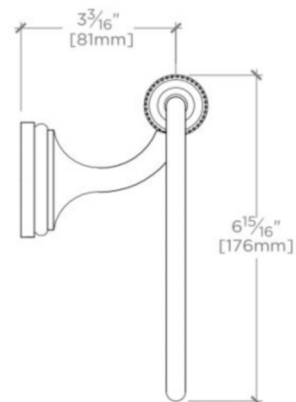

FORO

Foro 6" Wall Mounted Towel Ring

FRTB01

TECHNICAL DETAILS

Depth / Width: 3 7/8"
Height: 6 3/8"
Installation Type: Wall Mounted
Length: 5 15/16"
Primary Material: Brass

INSPIRATION

A mix of historical references, including finely etched vintage silver, come together in this twist on classical design - a wonderfully elegant formal statement.

PRODUCT FEATURES

Solid brass construction
All mounting hardware included
Features signature engraving detail
Stocked in Nickel and Unlacquered Brass

FORO

Foro 6" Wall Mounted Towel Ring

FRTB01

TOP VIEW

SCALE: 3"=1'-0"

ISO VIEW

SCALE: 3"=1'-0"

FRONT VIEW

SCALE: 3"=1'-0"

SIDE VIEW

SCALE: 3"=1'-0"