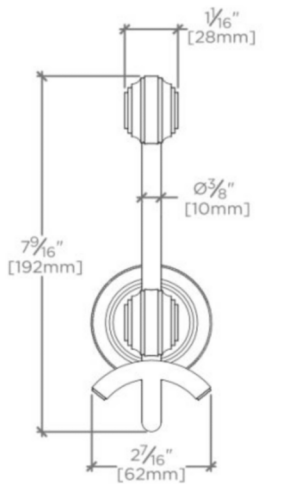

AERO

Aero Double Robe Hook

AERH02

TECHNICAL DETAILS

Depth / Width: 5 1/2"
Height: 7 9/16"
Installation Type: Wall Mounted
Length: 2 1/2"
Primary Material: Brass

INSPIRATION

Inspired by the stepped detail of 19th century telescopes, Aero is a combination of historical reference with a contemporary temperament. The result is original and modern, bringing a look of updated elegance.

PRODUCT FEATURES

Solid brass construction
All mounting hardware included
Features signature stepped and gadrooned details on center post
Stocked in Chrome and Nickel

WATERWORKS

AERO

Aero Double Robe Hook

AERH02

TOP VIEW SCALE: 3"=1'-0"

ISO VIEW SCALE: 3"=1'-0"

FRONT VIEW SCALE: 3"=1'-0"

SIDE VIEW SCALE: 3"=1'-0"