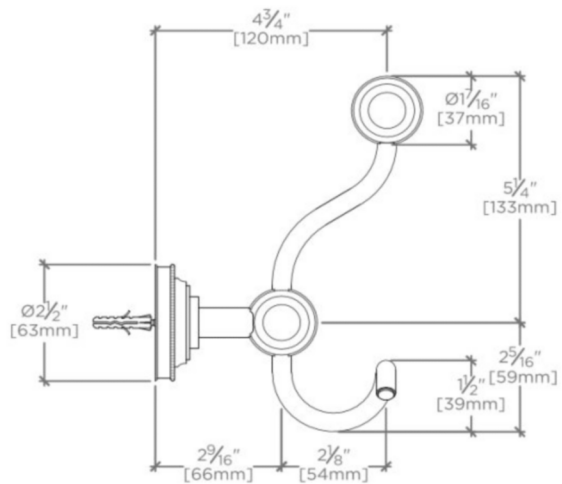

AERO

Aero Double Robe Hook

AERH02

TECHNICAL DETAILS

Depth / Width: 5 1/2"
Height: 7 9/16"
Installation Type: Wall Mounted
Length: 2 1/2"
Primary Material: Brass

INSPIRATION

Inspired by the stepped detail of 19th century telescopes, Aero is a combination of historical reference with a contemporary temperament. The result is original and modern, bringing a look of updated elegance.

PRODUCT FEATURES

Solid brass construction
All mounting hardware included
Features signature stepped and gadrooned details on center post
Stocked in Chrome and Nickel

WATERWORKS

AERO

Aero Double Robe Hook

AERH02

TOP VIEW SCALE: 3"=1'-0"

ISO VIEW SCALE: 3"=1'-0"

FRONT VIEW SCALE: 3"=1'-0"

SIDE VIEW SCALE: 3"=1'-0"