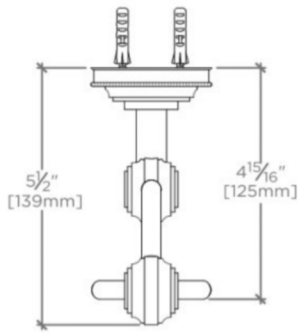

AERO

Aero Double Robe Hook

AERH02

TECHNICAL DETAILS

Depth / Width: 5 1/2"
Height: 7 9/16"
Installation Type: Wall Mounted
Length: 2 1/2"
Primary Material: Brass

INSPIRATION

Inspired by the stepped detail of 19th century telescopes, Aero is a combination of historical reference with a contemporary temperament. The result is original and modern, bringing a look of updated elegance.

PRODUCT FEATURES

Solid brass construction
All mounting hardware included
Features signature stepped and gadrooned details on center post
Stocked in Chrome and Nickel

WATERWORKS

AERO

Aero Double Robe Hook

AERH02

TOP VIEW SCALE: 3"=1'-0"

ISO VIEW SCALE: 3"=1'-0"

FRONT VIEW SCALE: 3"=1'-0"

SIDE VIEW SCALE: 3"=1'-0"