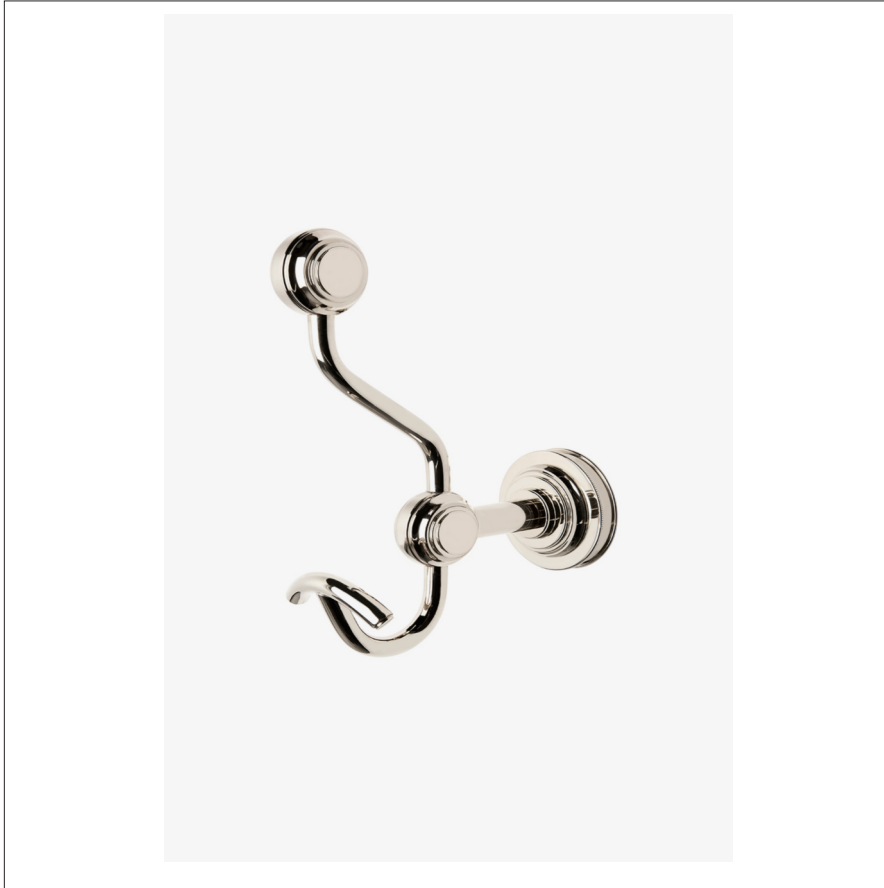

AERO

Aero Double Robe Hook

AERH02

TECHNICAL DETAILS

Depth / Width: 5 1/2"
Height: 7 9/16"
Installation Type: Wall Mounted
Length: 2 1/2"
Primary Material: Brass

INSPIRATION

Inspired by the stepped detail of 19th century telescopes, Aero is a combination of historical reference with a contemporary temperament. The result is original and modern, bringing a look of updated elegance.

PRODUCT FEATURES

Solid brass construction
All mounting hardware included
Features signature stepped and gadrooned details on center post
Stocked in Chrome and Nickel

WATERWORKS

AERO

Aero Double Robe Hook

AERH02

TOP VIEW SCALE: 3"=1'-0"

ISO VIEW SCALE: 3"=1'-0"

FRONT VIEW SCALE: 3"=1'-0"

SIDE VIEW SCALE: 3"=1'-0"