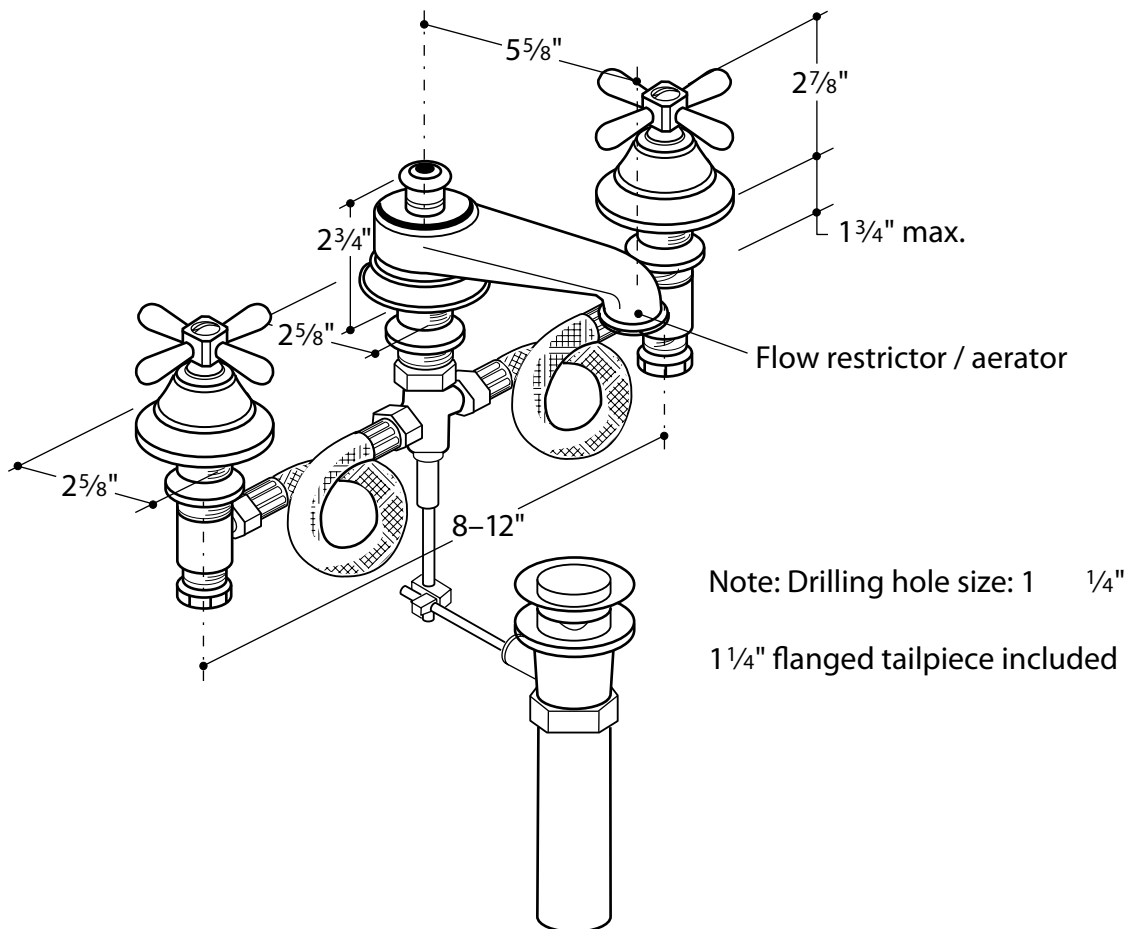

## LAVATORY FAUCET WITH CROSS HANDLES RTLS01

All dimensions are based on original specifications and are subject to change and variation. Please consult your Design Associate for current specification.