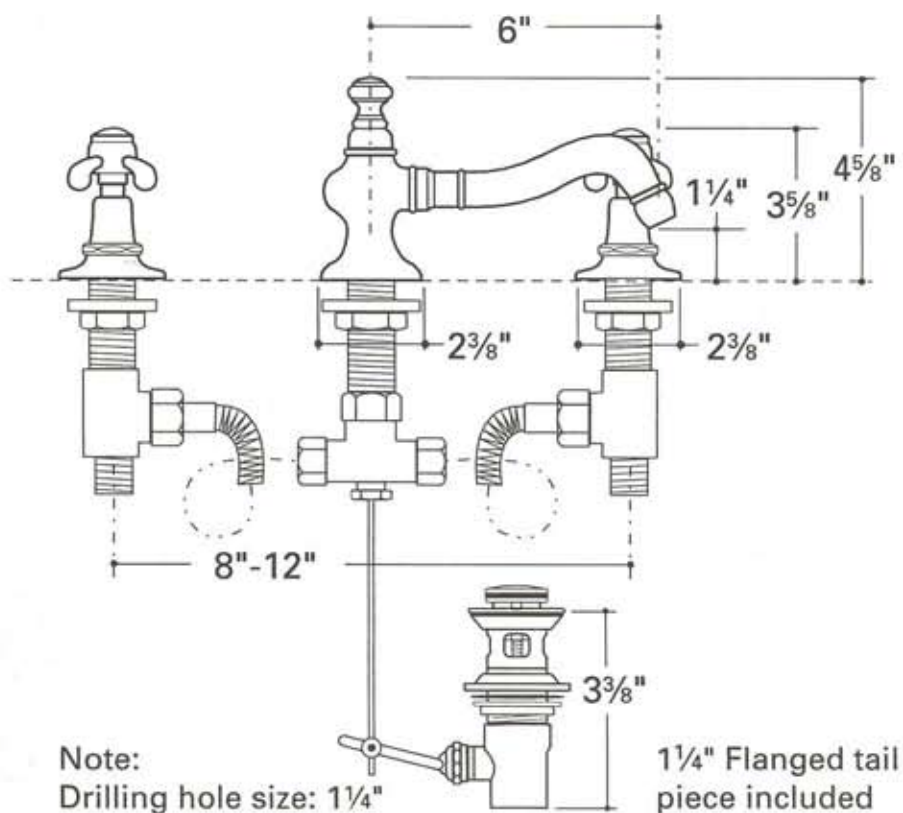

## LAVATORY FAUCET ETLS42

All dimensions are based on original specifications and are subject to change and variation. Please consult your Design Associate for current specification.