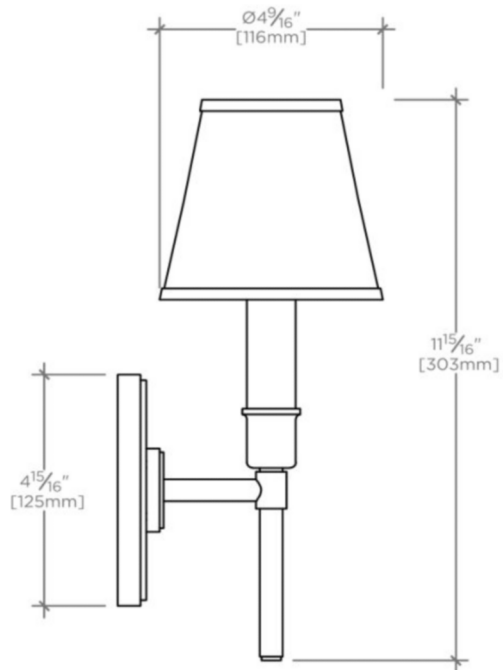

DEWEY

DWLT01

Dewey Wall Mounted Single Arm Sconce with Fabric Shade

SHOWN IN DEWEY WALL MOUNTED SINGLE ARM SCONCE WITH FABRIC SHADE | DWLT01

TECHNICAL DETAILS

Ambient / Task: Ambient
Bulb Base Size: E12
Bulb Type: Candelabra
Depth / Width: 5 7/16"
Height: 11 15/16"
Installation Type: Wall Mounted
Interior / Exterior Application: Interior Only
Junction Box Orientation: Vertical
Length: 4 9/16"
Number of Bulbs: One
Orientation: Up
Primary Material: Brass
Safety Warnings: Do not exceed max wattage
Shade Finish: White
Shade Material: Silk
Shade Shape: Cone
Voltage: 120
Wet / Dry: Damp or Dry

INSPIRATION

The Dewey sconce is scaled to fit into a home's small, discrete places. Its simple, tailored design lends itself to the most purposeful applications.

CODES & STANDARDS

UL and CUL

PRODUCT FEATURES

100% Silk shade in White
Solid brass
Uses 60 Watt Candelabra Bulb (not included)
UL and CUL Listed

CERTIFICATIONS

WATERWORKS

DEWEY

DWLT01

Dewey Wall Mounted Single Arm Sconce with Fabric Shade

TOP VIEW

SCALE: 3"=1'-0"

MOUNTING PLATE

SCALE: 3"=1'-0"

FRONT VIEW

SCALE: 3"=1'-0"

SIDE VIEW

SCALE: 3"=1'-0"