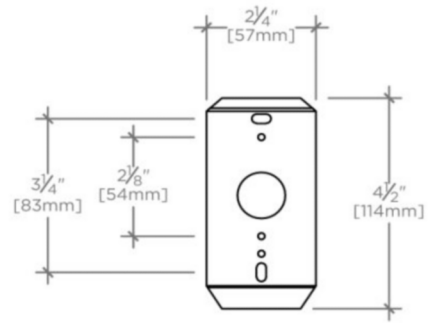

DEWEY

DWLT01

Dewey Wall Mounted Single Arm Sconce with Fabric Shade

SHOWN IN DEWEY WALL MOUNTED SINGLE ARM SCONCE WITH FABRIC SHADE | DWLT01

TECHNICAL DETAILS

Ambient / Task: Ambient
Bulb Base Size: E12
Bulb Type: Candelabra
Depth / Width: 5 7/16"
Height: 11 15/16"
Installation Type: Wall Mounted
Interior / Exterior Application: Interior Only
Junction Box Orientation: Vertical
Length: 4 9/16"
Number of Bulbs: One
Orientation: Up
Primary Material: Brass
Safety Warnings: Do not exceed max wattage
Shade Finish: White
Shade Material: Silk
Shade Shape: Cone
Voltage: 120
Wet / Dry: Damp or Dry

100% Silk shade in White
Solid brass
Uses 60 Watt Candelabra Bulb (not included)
UL and CUL Listed

CERTIFICATIONS

WATERWORKS

DEWEY

DWLT01

Dewey Wall Mounted Single Arm Sconce with Fabric Shade

TOP VIEW

SCALE: 3"=1'-0"

MOUNTING PLATE

SCALE: 3"=1'-0"

FRONT VIEW

SCALE: 3"=1'-0"

SIDE VIEW

SCALE: 3"=1'-0"