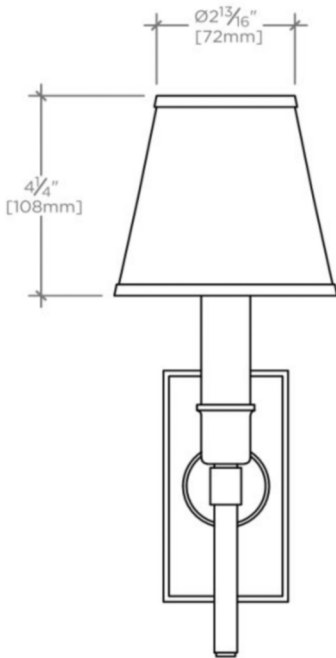

DEWEY

DWLT01

Dewey Wall Mounted Single Arm Sconce with Fabric Shade

SHOWN IN DEWEY WALL MOUNTED SINGLE ARM SCONCE WITH FABRIC SHADE | DWLT01

TECHNICAL DETAILS

Ambient / Task: Ambient
Bulb Base Size: E12
Bulb Type: Candelabra
Depth / Width: 5 7/16"
Height: 11 15/16"
Installation Type: Wall Mounted
Interior / Exterior Application: Interior Only
Junction Box Orientation: Vertical
Length: 4 9/16"
Number of Bulbs: One
Orientation: Up
Primary Material: Brass
Safety Warnings: Do not exceed max wattage
Shade Finish: White
Shade Material: Silk
Shade Shape: Cone
Voltage: 120
Wet / Dry: Damp or Dry

INSPIRATION

The Dewey sconce is scaled to fit into a home's small, discrete places. Its simple, tailored design lends itself to the most purposeful applications.

CODES & STANDARDS

UL and CUL

PRODUCT FEATURES

100% Silk shade in White
Solid brass
Uses 60 Watt Candelabra Bulb (not included)
UL and CUL Listed

CERTIFICATIONS

WATERWORKS

DEWEY

DWLT01

Dewey Wall Mounted Single Arm Sconce with Fabric Shade

TOP VIEW

SCALE: 3"=1'-0"

MOUNTING PLATE

SCALE: 3"=1'-0"

FRONT VIEW

SCALE: 3"=1'-0"

SIDE VIEW

SCALE: 3"=1'-0"