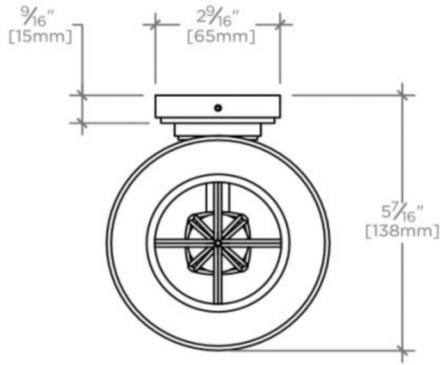

DEWEY

DWLT01

Dewey Wall Mounted Single Arm Sconce with Fabric Shade

SHOWN IN DEWEY WALL MOUNTED SINGLE ARM SCONCE WITH FABRIC SHADE | DWLT01

TECHNICAL DETAILS

Ambient / Task: Ambient
Bulb Base Size: E12
Bulb Type: Candelabra
Depth / Width: 5 7/16"
Height: 11 15/16"
Installation Type: Wall Mounted
Interior / Exterior Application: Interior Only
Junction Box Orientation: Vertical
Length: 4 9/16"
Number of Bulbs: One
Orientation: Up
Primary Material: Brass
Safety Warnings: Do not exceed max wattage
Shade Finish: White
Shade Material: Silk
Shade Shape: Cone
Voltage: 120
Wet / Dry: Damp or Dry

INSPIRATION

The Dewey sconce is scaled to fit into a home's small, discrete places. Its simple, tailored design lends itself to the most purposeful applications.

CODES & STANDARDS

UL and CUL

PRODUCT FEATURES

100% Silk shade in White
Solid brass
Uses 60 Watt Candelabra Bulb (not included)
UL and CUL Listed

CERTIFICATIONS

WATERWORKS

DEWEY

DWLT01

Dewey Wall Mounted Single Arm Sconce with Fabric Shade

TOP VIEW

SCALE: 3"=1'-0"

MOUNTING PLATE

SCALE: 3"=1'-0"

FRONT VIEW

SCALE: 3"=1'-0"

SIDE VIEW

SCALE: 3"=1'-0"