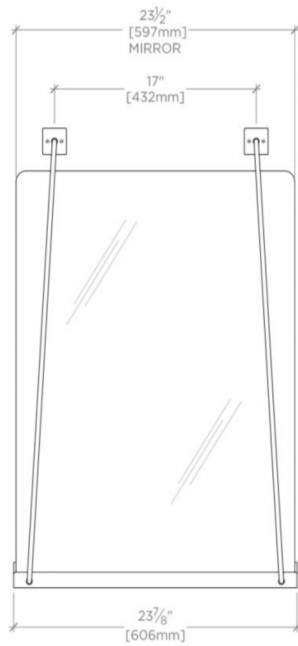

FABIENNE

FBMR01

Fabienne Wall Mounted Mirror 24" W x 35" H x 2" D

TECHNICAL DETAILS

Adjustable Levelers / Feet: N
Depth / Width: 2"
Height: 35"
Length: 24"
Primary Material: Iron
Suggested Application: Bath

PRODUCT FEATURES

Hand-wrought steel
Hand applied powder coat for protection

WATERWORKS

FABIENNE

FBMR01

Fabienne Wall Mounted Mirror 24" W x 35" H x 2" D

TOP VIEW SCALE: 1"=1'-0"

FRONT VIEW SCALE: 1"=1'-0"

SIDE VIEW SCALE: 1"=1'-0"