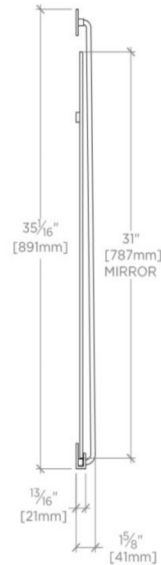

FABIENNE

FBMR01

Fabienne Wall Mounted Mirror 24" W x 35" H x 2" D

TECHNICAL DETAILS

Adjustable Levelers / Feet: N
Depth / Width: 2"
Height: 35"
Length: 24"
Primary Material: Iron
Suggested Application: Bath

PRODUCT FEATURES

Hand-wrought steel
Hand applied powder coat for protection

WATERWORKS

FABIENNE

FBMR01

Fabienne Wall Mounted Mirror 24" W x 35" H x 2" D

TOP VIEW SCALE: 1"=1'-0"

FRONT VIEW SCALE: 1"=1'-0"

SIDE VIEW SCALE: 1"=1'-0"