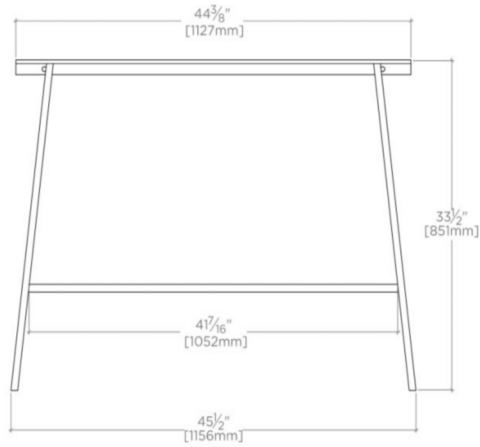

ROWAN

ROWS02

Rowan Single Washstand 45 1/2" x 20 3/4" x 33 1/2"

SHOWN IN ROWAN SINGLE WASHSTAND 45 1/2" X 20 3/4" X 33 1/2" | ROWS02

TECHNICAL DETAILS

Adjustable Levelers / Feet: Y
Depth / Width: 20 3/4"
Height: 33 1/2"
Leg Material: Metal
Length: 45 1/2"
Number of Legs: Four
Primary Material: Solid Brass
Rough-in Supply Height Recommended: 21"
Rough-in Waste Height Recommended: 19"
Sink Visibility: Y
Suggested Application: Bath

PRODUCT FEATURES

Solid brass construction

Hand applied finish

Shown with SALV25; oval undermount sink size not to exceed 17 13/16" x 15 1/16" x 7 11/16"

WATERWORKS

ROWAN

ROWS02

Rowan Single Washstand 45 1/2" x 20 3/4" x 33 1/2"

TOP VIEW SCALE: 3/4"=1'-0"

FRONT VIEW SCALE: 3/4"=1'-0"

SIDE VIEW SCALE: 3/4"=1'-0"