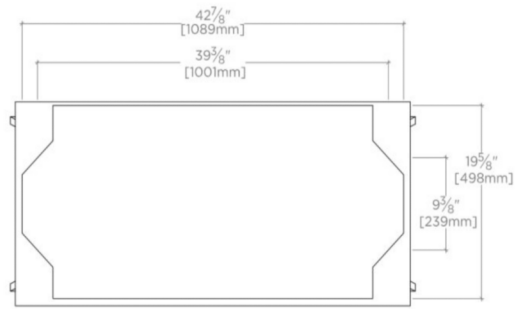

ROWAN

ROWS02

Rowan Single Washstand 45 1/2" x 20 3/4" x 33 1/2"

SHOWN IN ROWAN SINGLE WASHSTAND 45 1/2" X 20 3/4" X 33 1/2" | ROWS02

TECHNICAL DETAILS

Adjustable Levelers / Feet: Y
Depth / Width: 20 3/4"
Height: 33 1/2"
Leg Material: Metal
Length: 45 1/2"
Number of Legs: Four
Primary Material: Solid Brass
Rough-in Supply Height Recommended: 21"
Rough-in Waste Height Recommended: 19"
Sink Visibility: Y
Suggested Application: Bath

PRODUCT FEATURES

Solid brass construction

Hand applied finish

Shown with SALV25; oval undermount sink size not to exceed 17 13/16" x 15 1/16" x 7 11/16"

WATERWORKS

ROWAN

ROWS02

Rowan Single Washstand 45 1/2" x 20 3/4" x 33 1/2"

TOP VIEW SCALE: 3/4"=1'-0"

FRONT VIEW SCALE: 3/4"=1'-0"

SIDE VIEW SCALE: 3/4"=1'-0"