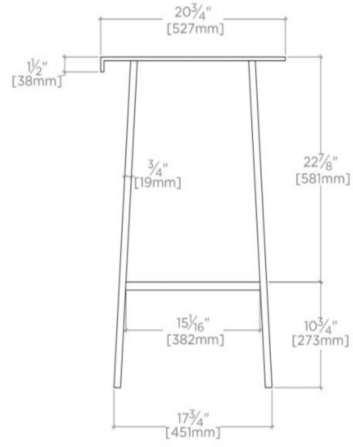

ROWAN

ROWS02

Rowan Single Washstand 45 1/2" x 20 3/4" x 33 1/2"

SHOWN IN ROWAN SINGLE WASHSTAND 45 1/2" X 20 3/4" X 33 1/2" | ROWS02

TECHNICAL DETAILS

Adjustable Levelers / Feet: Y
Depth / Width: 20 3/4"
Height: 33 1/2"
Leg Material: Metal
Length: 45 1/2"
Number of Legs: Four
Primary Material: Solid Brass
Rough-in Supply Height Recommended: 21"
Rough-in Waste Height Recommended: 19"
Sink Visibility: Y
Suggested Application: Bath

PRODUCT FEATURES

Solid brass construction

Hand applied finish

Shown with SALV25; oval undermount sink size not to exceed 17 13/16" x 15 1/16" x 7 11/16"

WATERWORKS

ROWAN

ROWS02

Rowan Single Washstand 45 1/2" x 20 3/4" x 33 1/2"

TOP VIEW SCALE: 3/4"=1'-0"

FRONT VIEW SCALE: 3/4"=1'-0"

SIDE VIEW SCALE: 3/4"=1'-0"